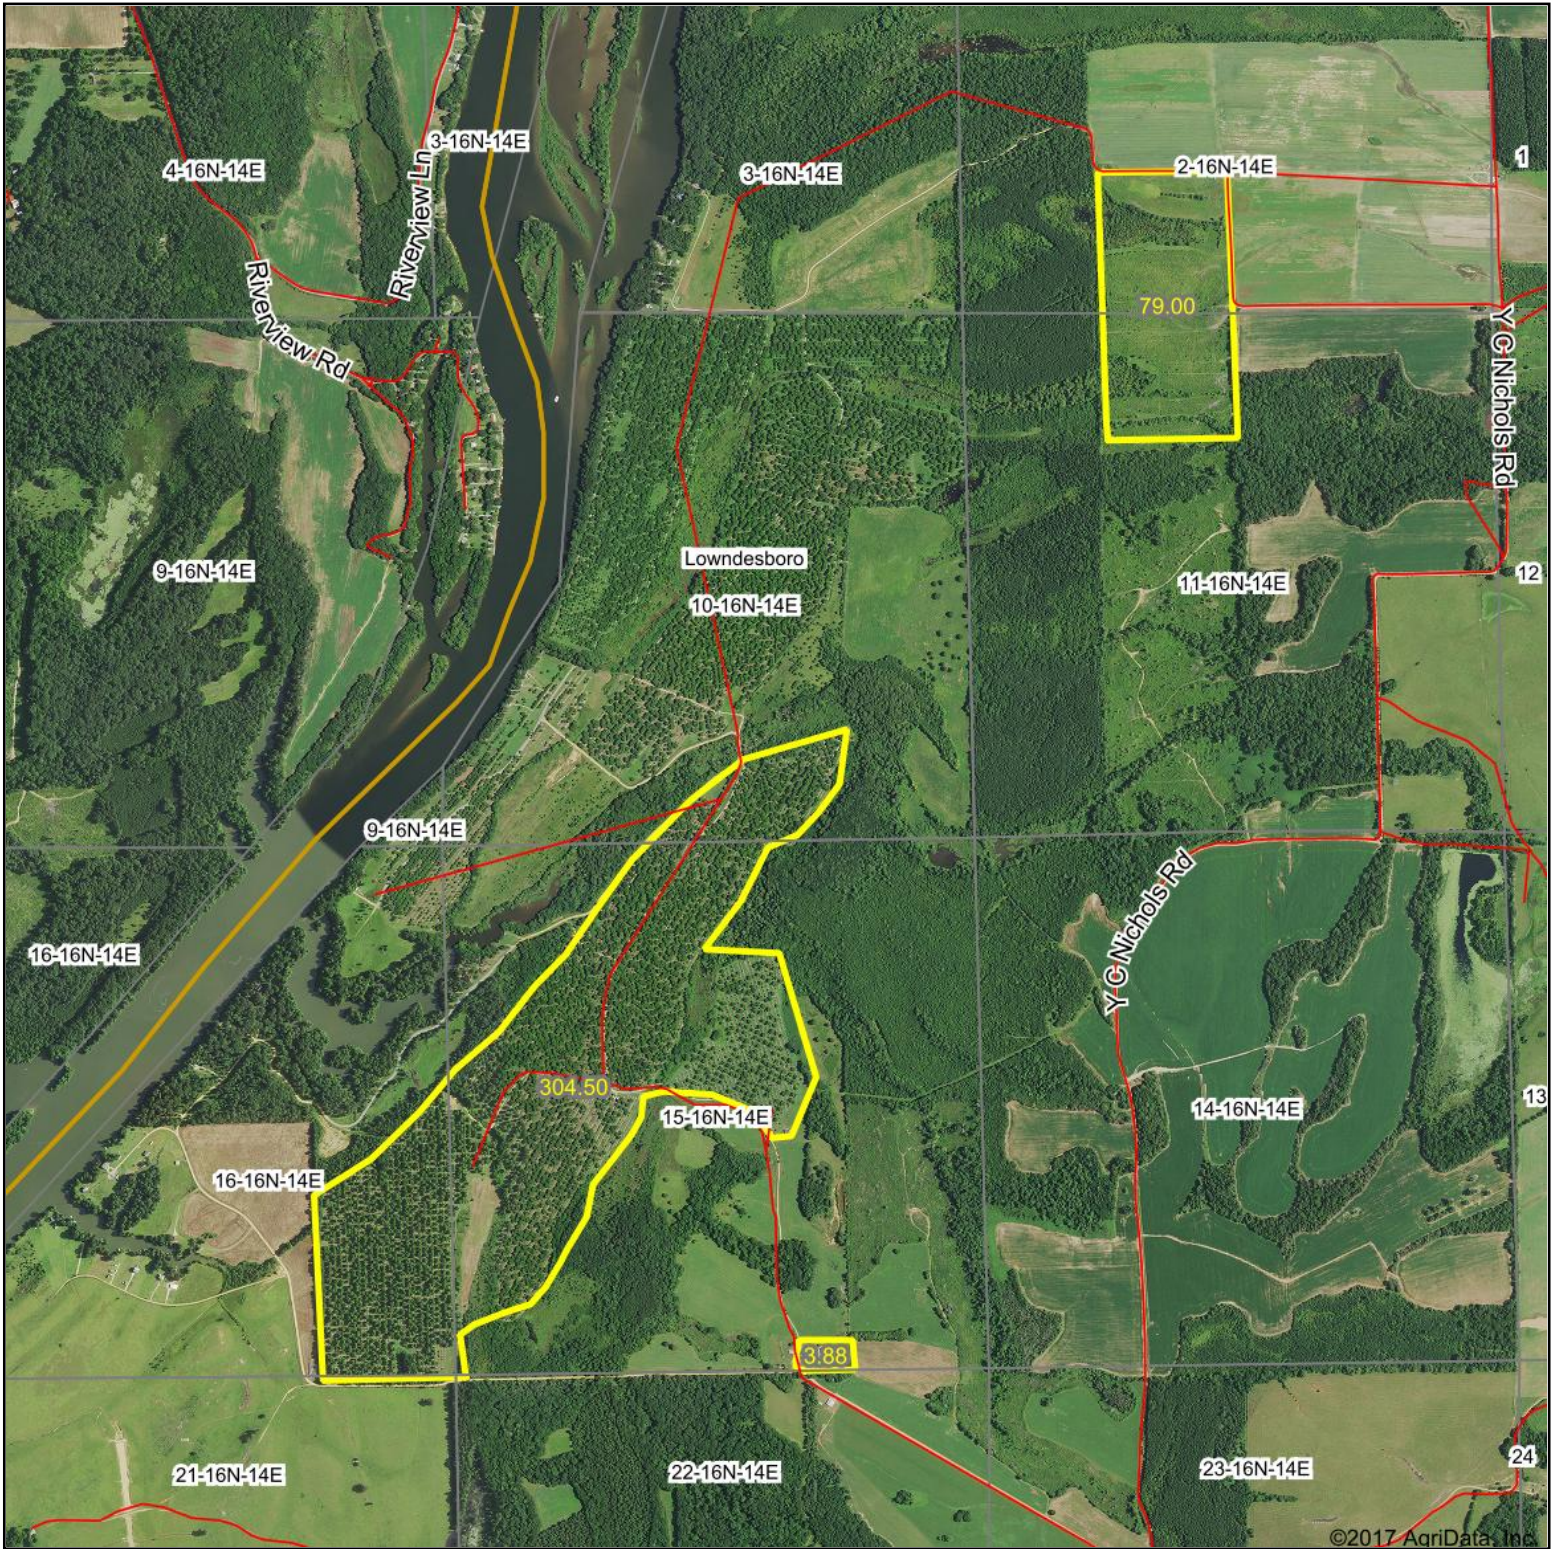

Falcon Farms - AL Aerial Map

©2017 AgriData, Inc.

map center: 32° 22' 23.17, -86° 38' 46.96

Maps Provided By:

© AgriData, Inc. 2017 www.AgriDataInc.com

10-16N-14E
Lowndes County
Alabama

8/30/2017