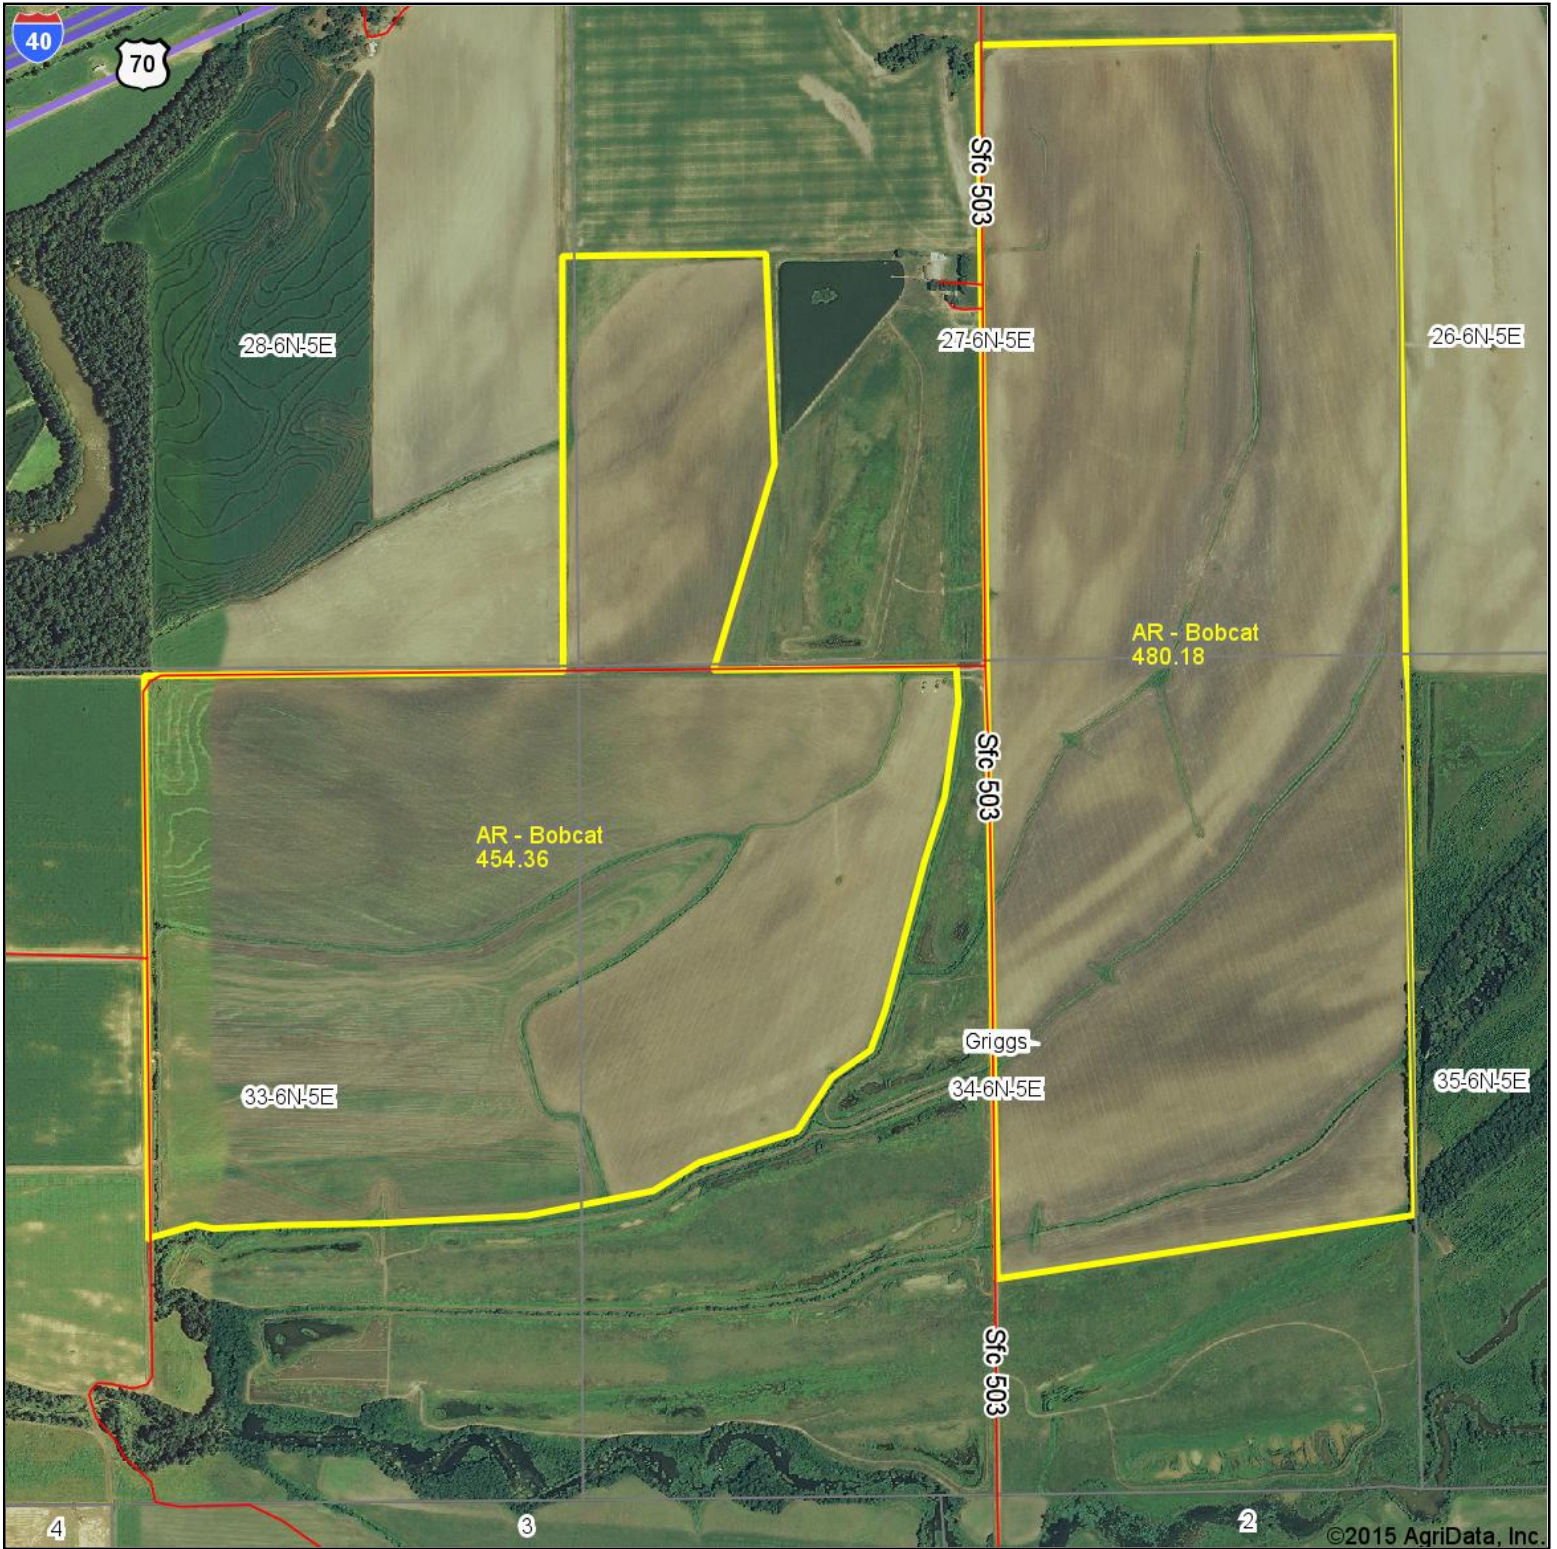

Aerial Map

Maps Provided By:

© AgriData, Inc. 2014

34-6N-5E
St Francis County
Arkansas

map center: 35° 5' 53.52, 90° 33' 10.69

scale: 16328

5/28/2015