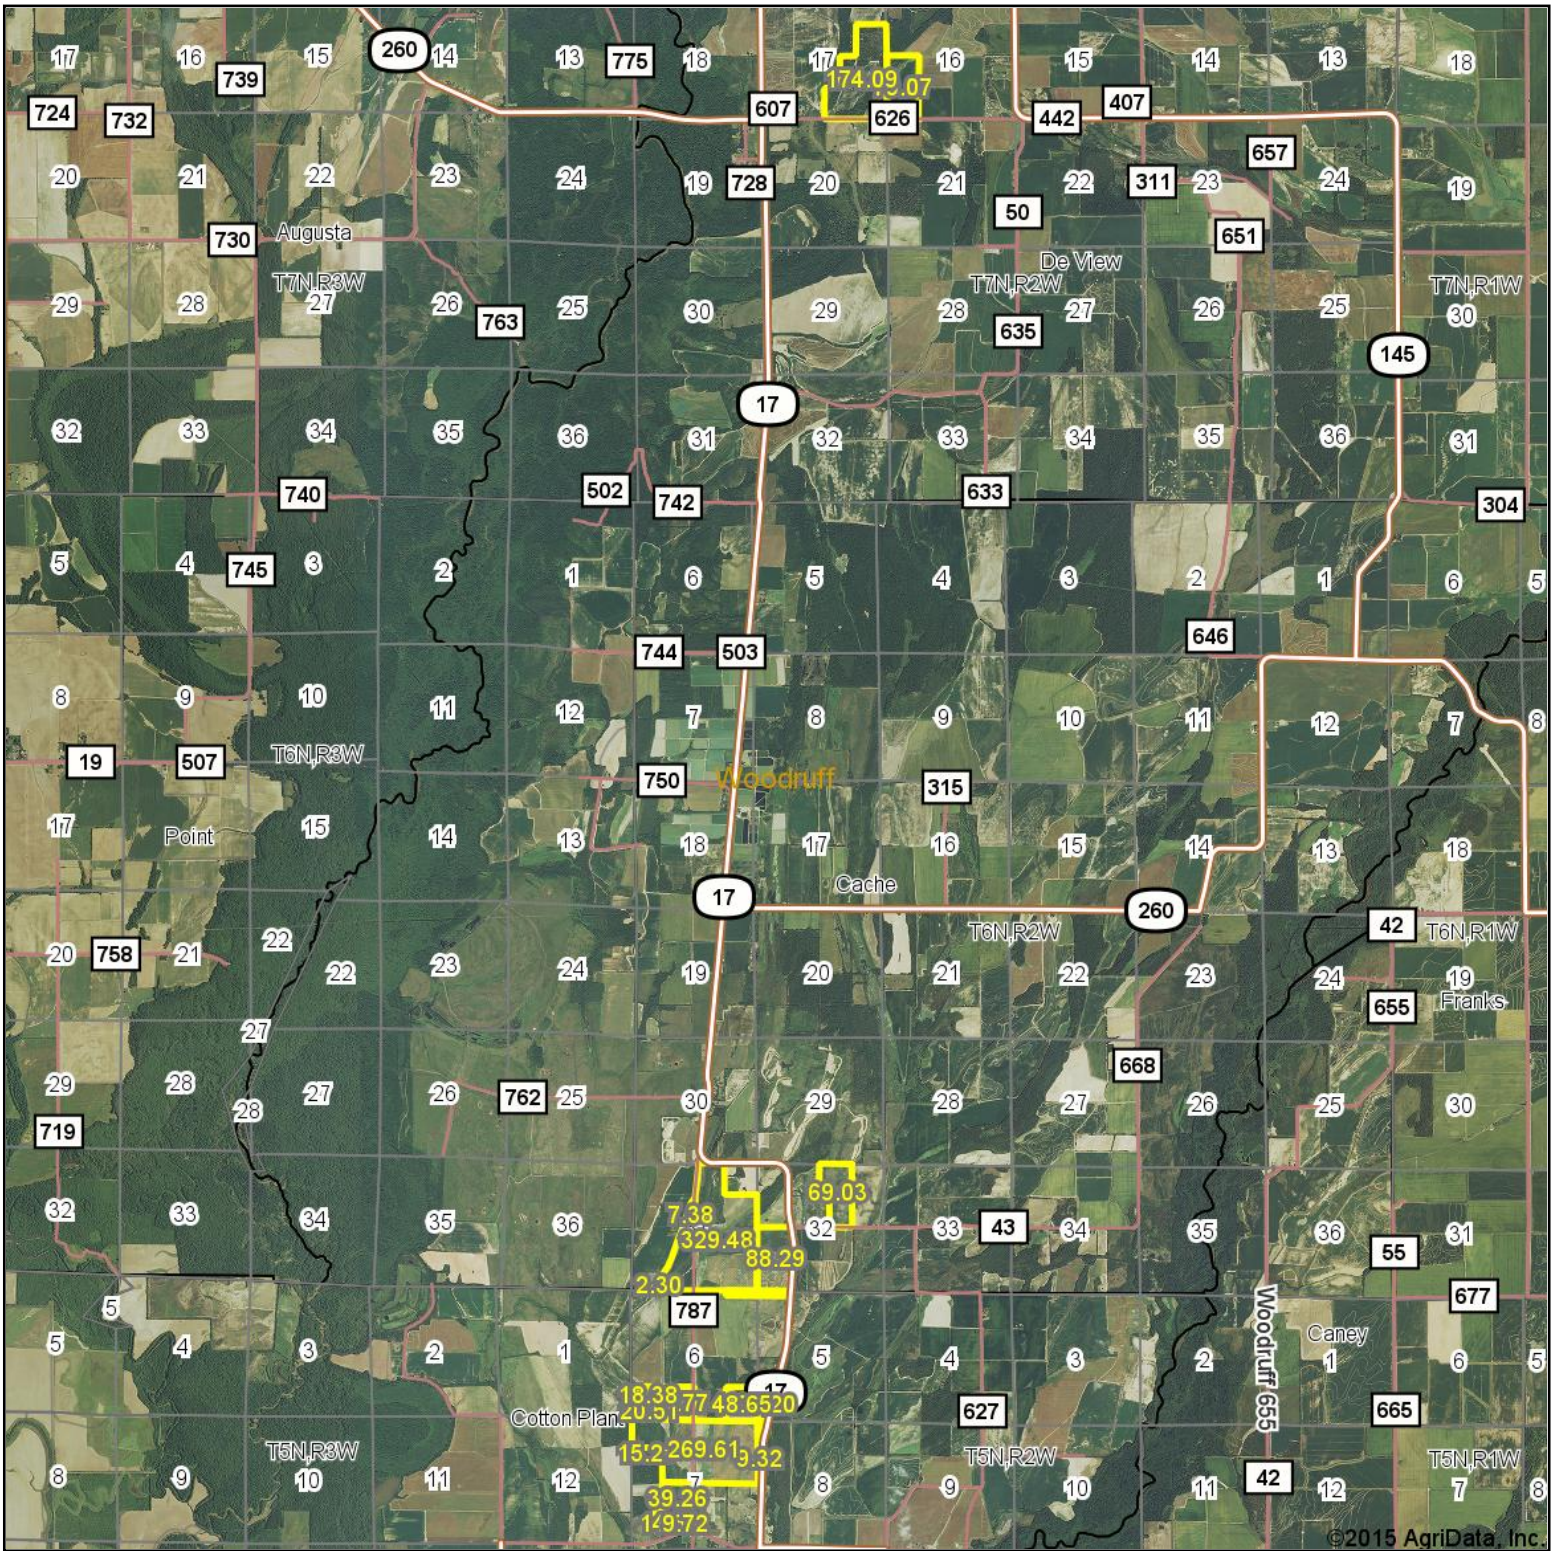

Aerial Map

Maps Provided By:

© AgriData, Inc. 2014 www.AgriDataInc.com

8-6N-2W
Woodruff County
Arkansas

map center: 35° 9' 0.13, 91° 14' 5.53

scale: 105079

4/23/2015