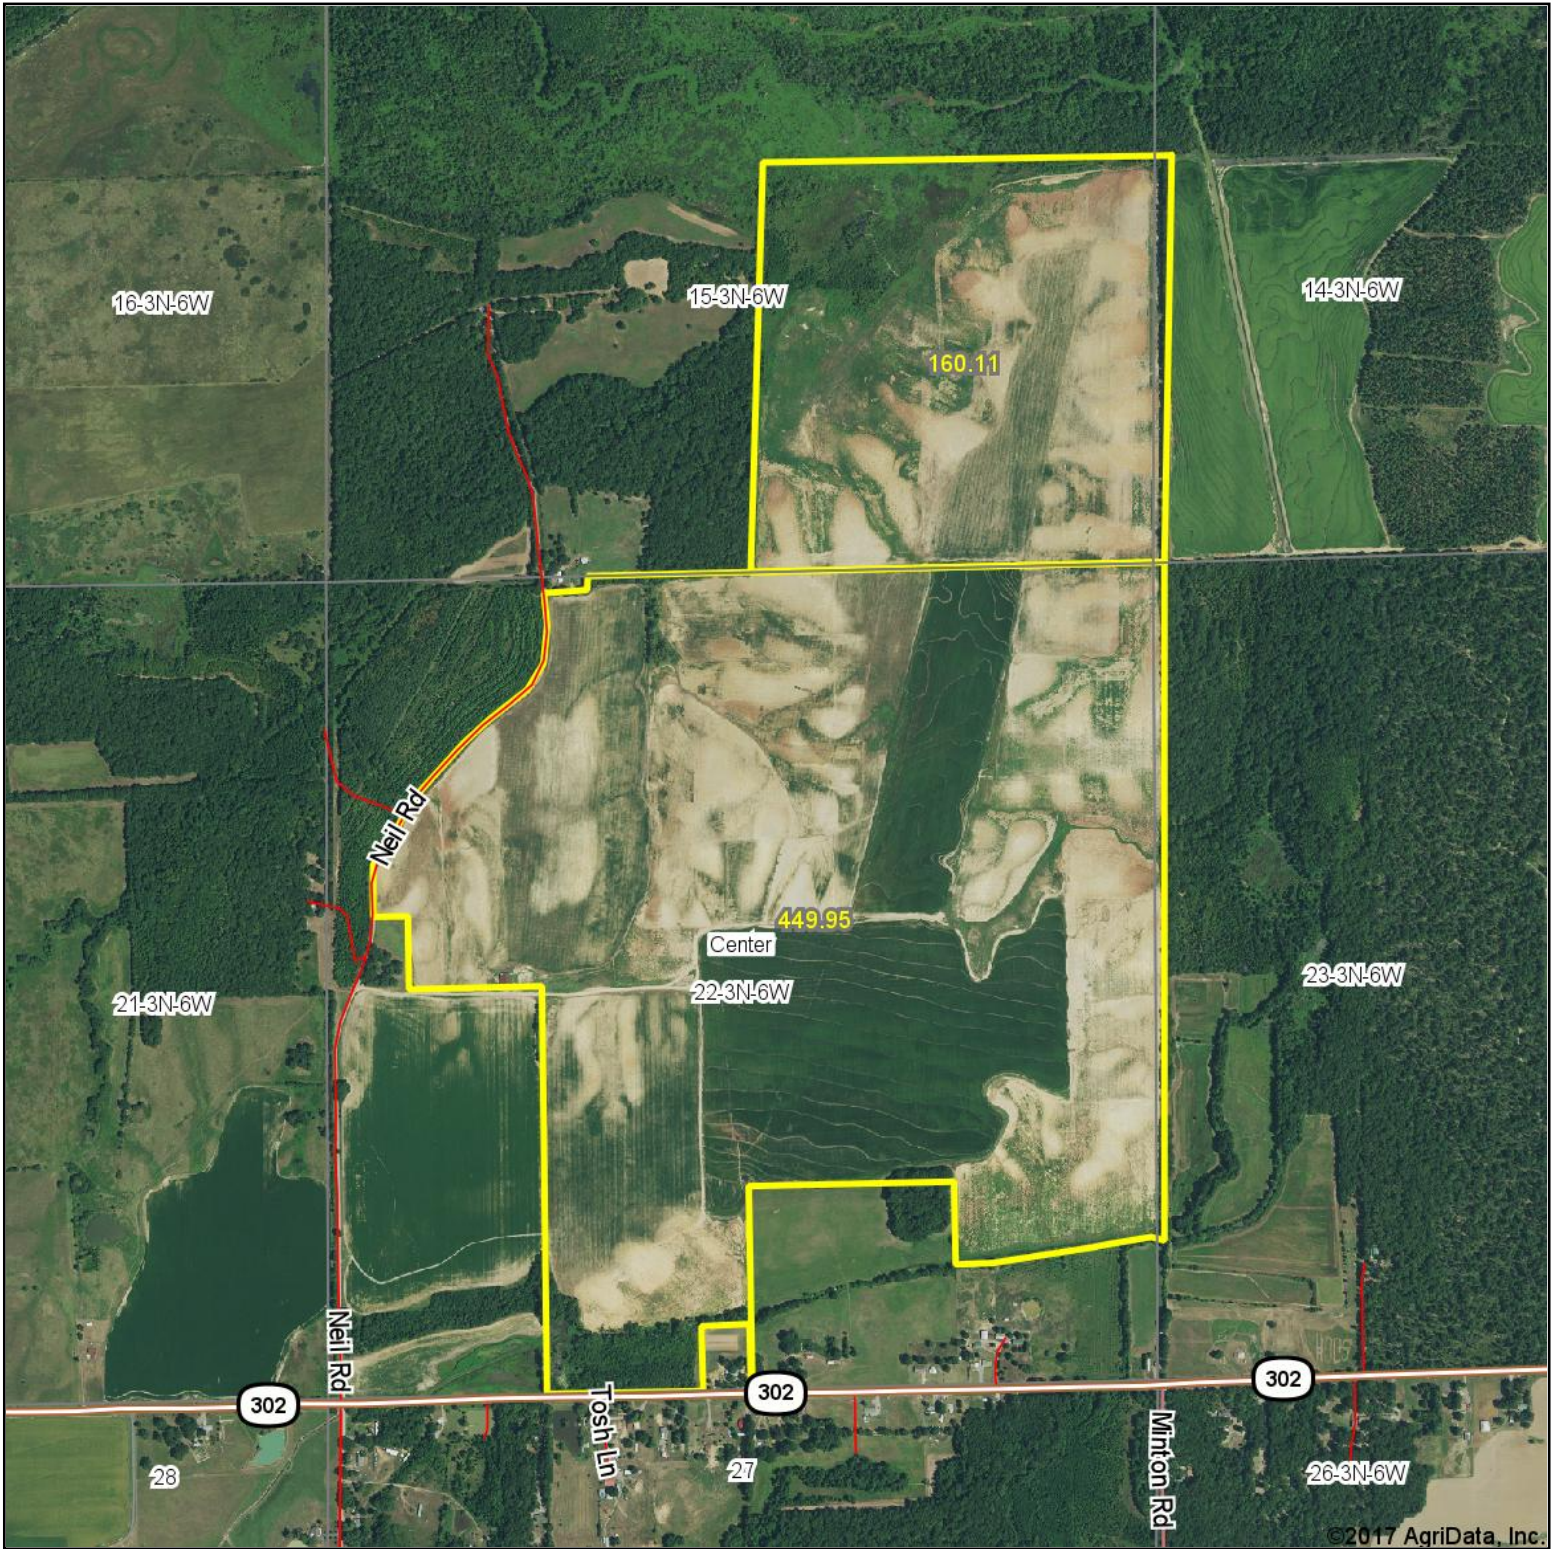

# Jackson - Prairie Aerial Map

map center: 34° 52' 21.11, -91° 37' 45.2

Maps Provided By:  
**surety**  
CUSTOMIZED ONLINE MAPPING  
© AgriData, Inc. 2017 www.AgriDataInc.com

**22-3N-6W**  
**Prairie County**  
**Arkansas**