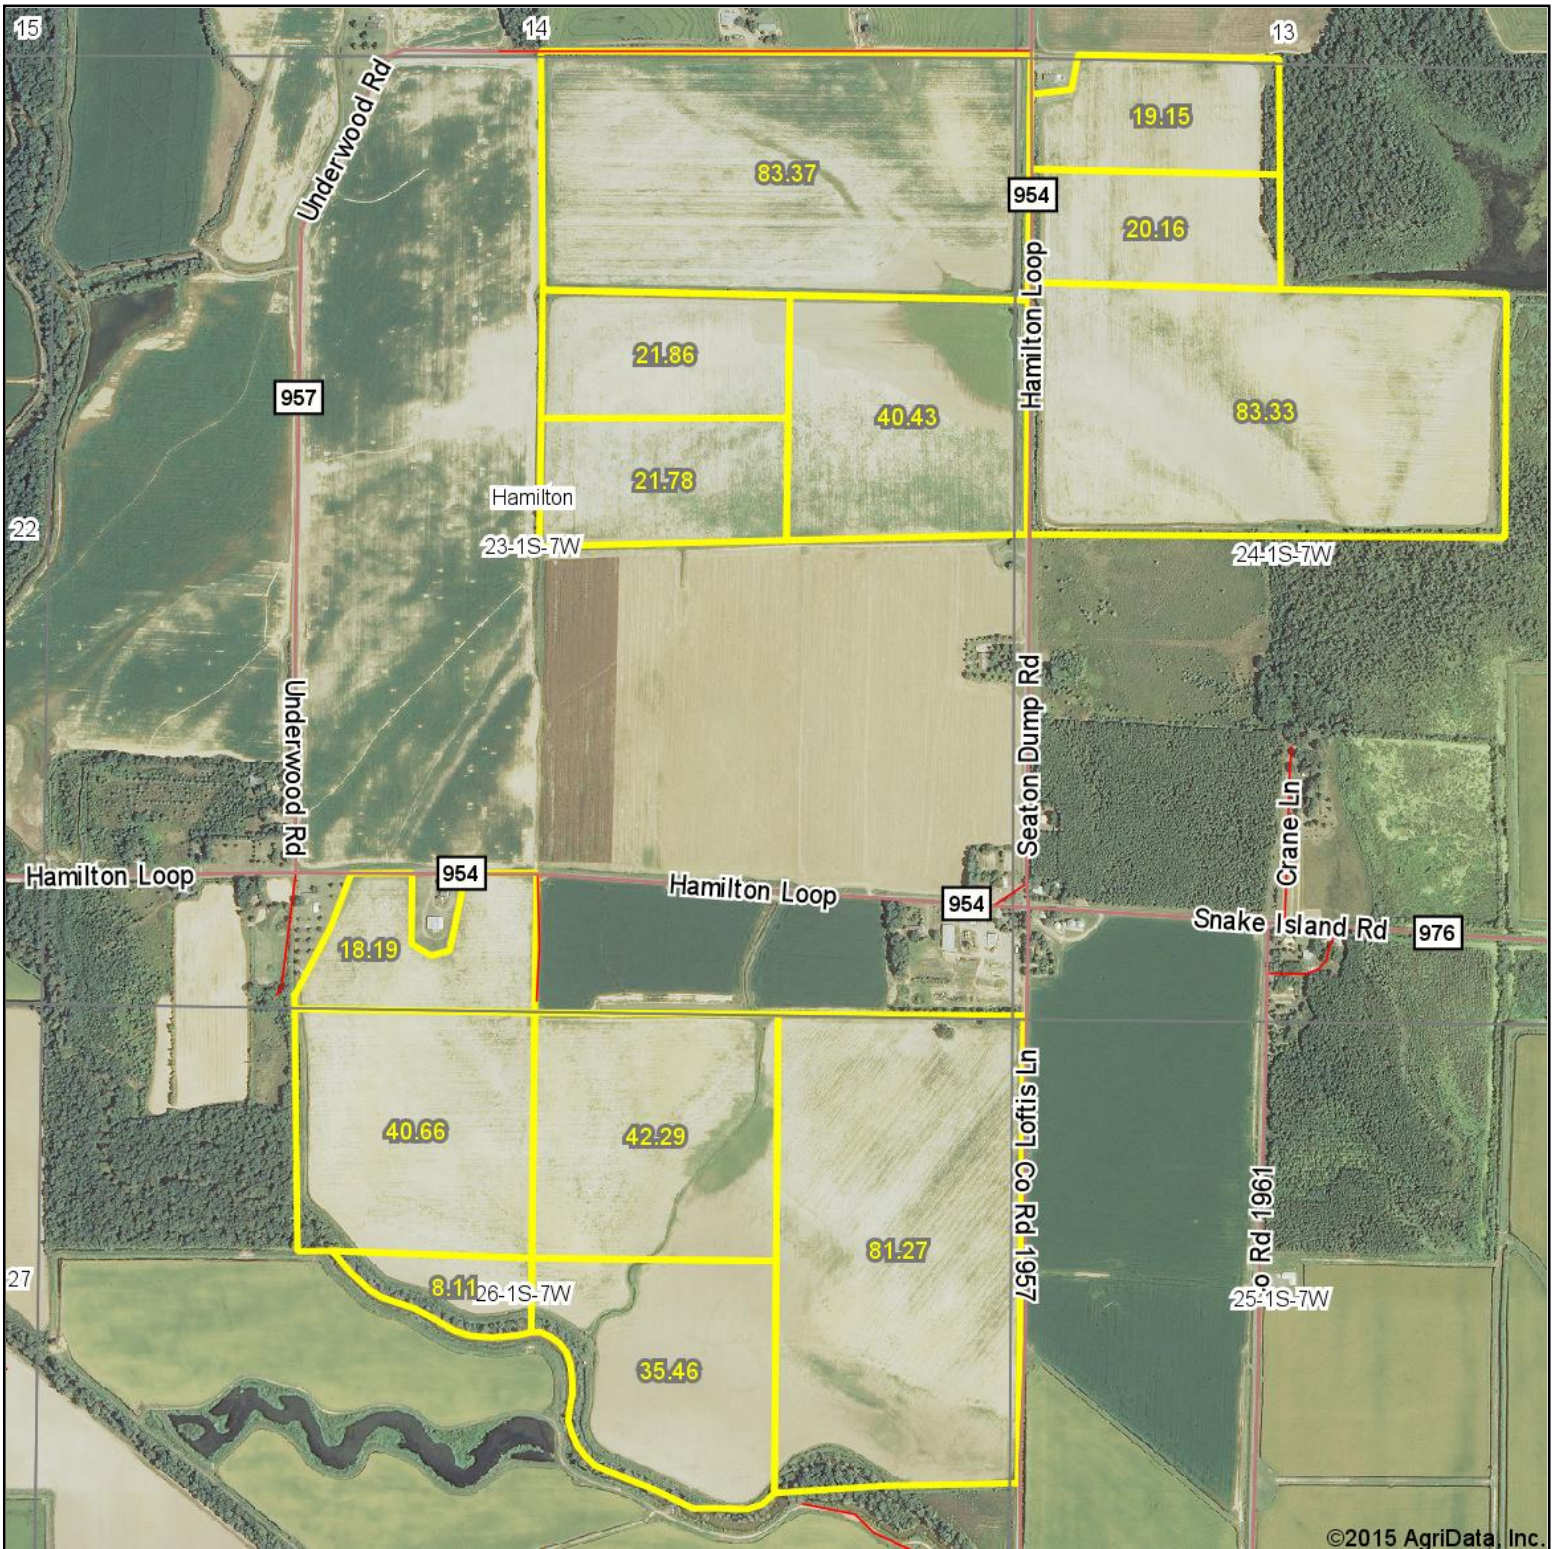

Aerial Map

©2015 AgriData, Inc.

Maps Provided By:

© AgriData, Inc. 2014 www.AgriDataInc.com

23-1S-7W
Lonoke County
Arkansas

map center: 34° 36' 11.35, 91° 43' 28.34

scale: 14053

4/23/2015