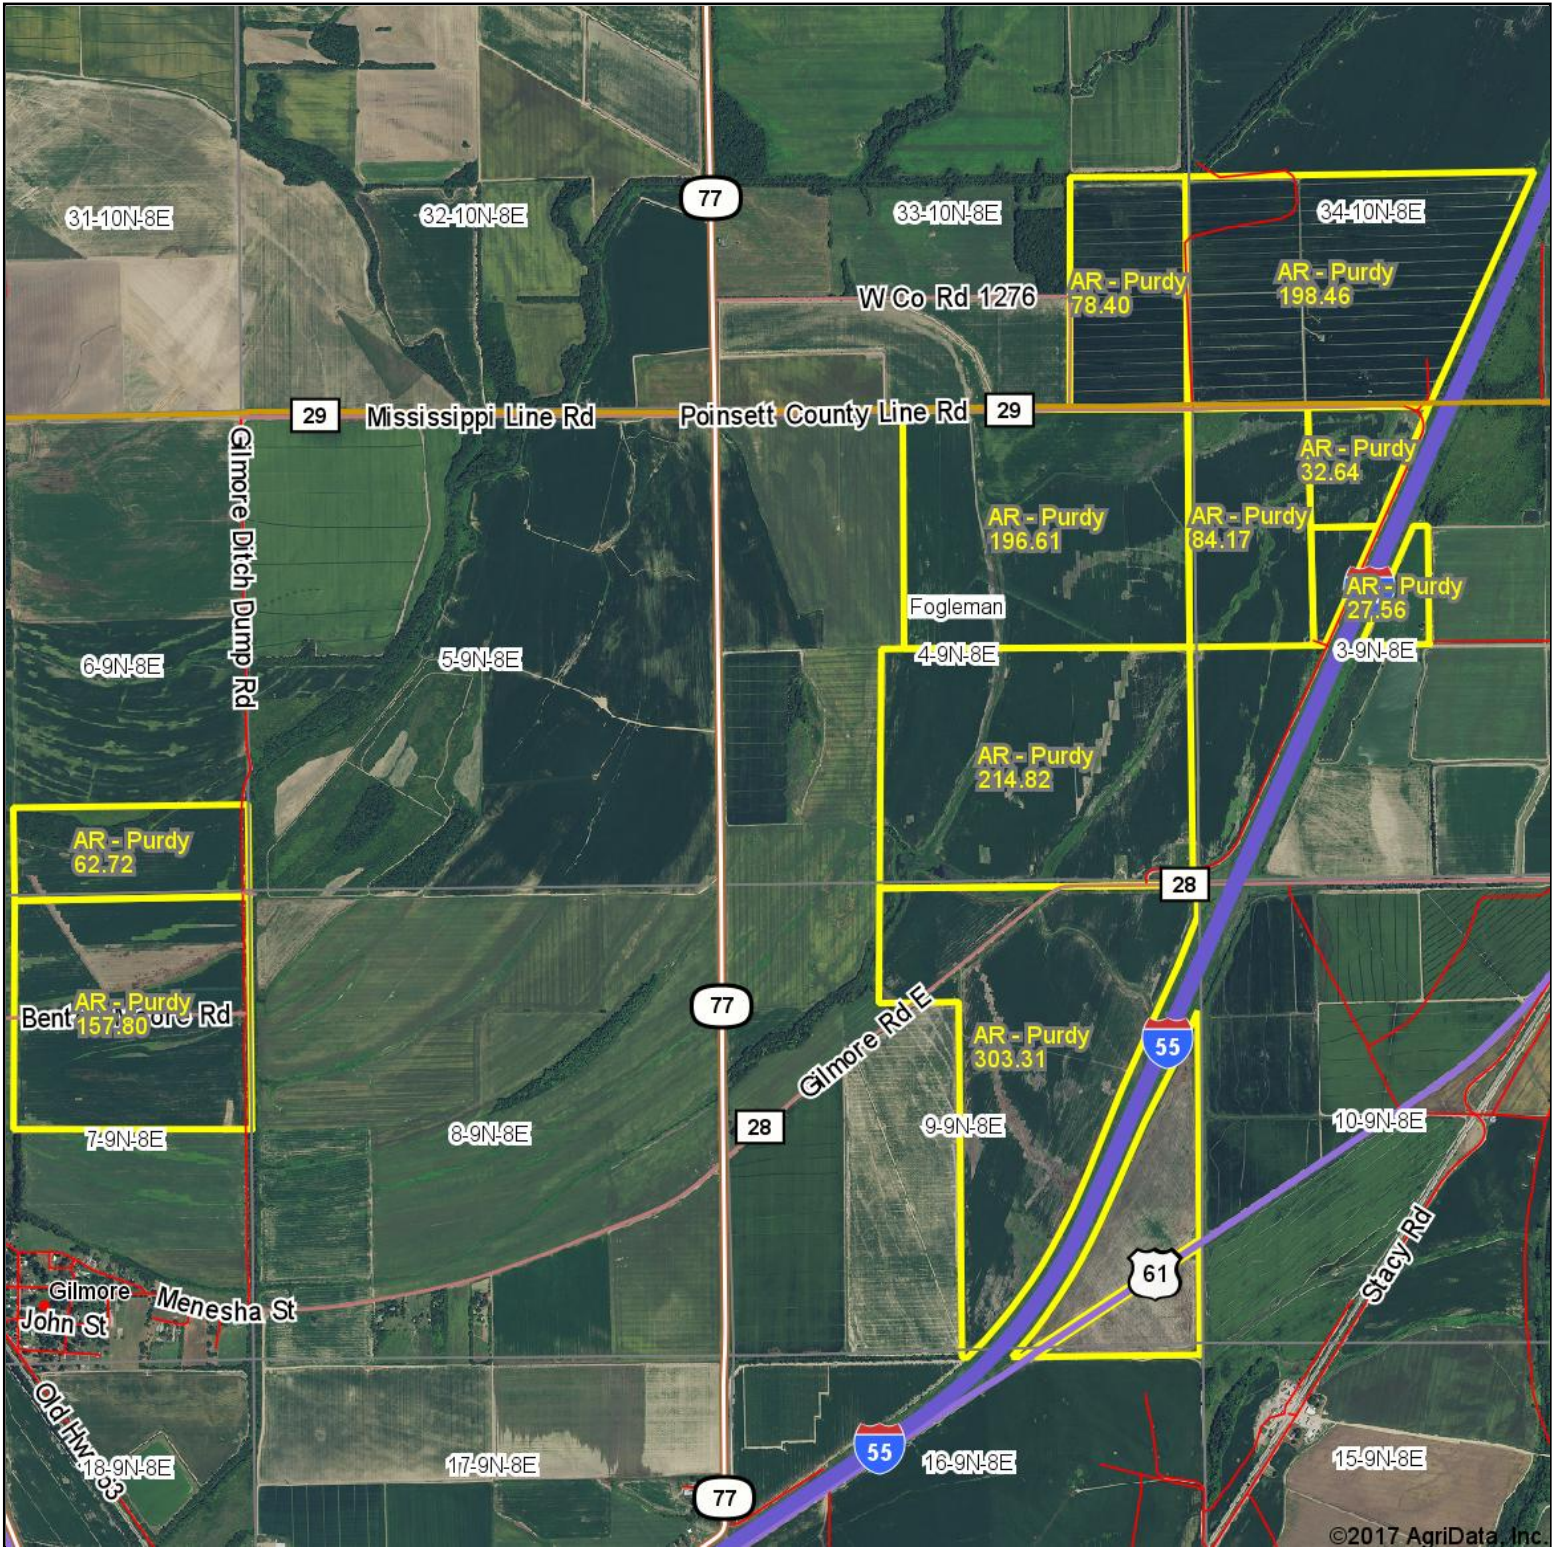

Purdy Aerial Map

©2017 AgriData, Inc.

map center: 35° 25' 36.52, -90° 14' 57.42

Maps Provided By:
surety
 CUSTOMIZED ONLINE MAPPING
 © AgriData, Inc. 2017 www.AgriDataInc.com

4-9N-8E
Crittenden County
Arkansas