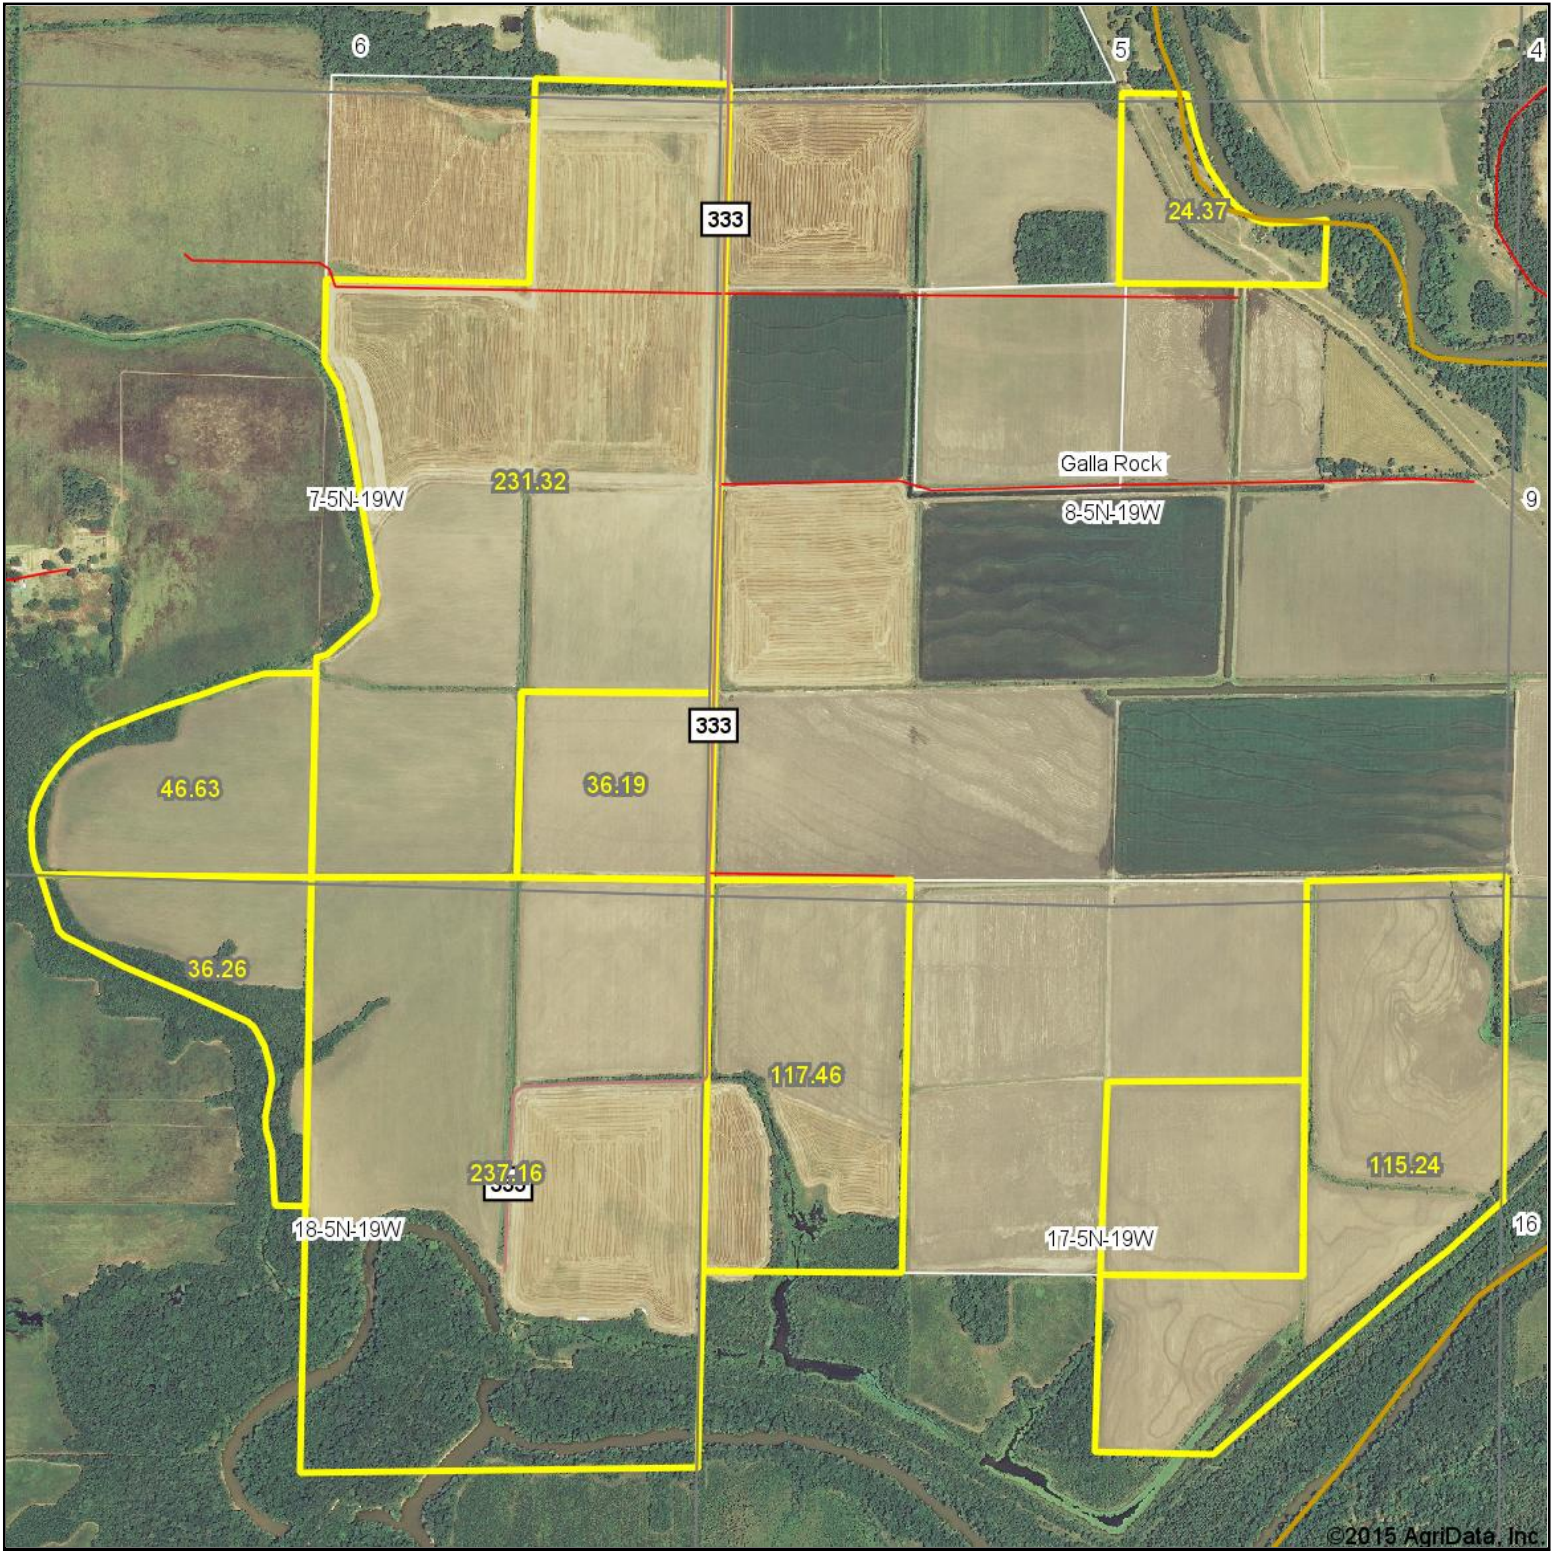

Aerial Map

©2015 AgriData, Inc.

Maps Provided By:

8-5N-19W
Yell County
Arkansas

map center: 35° 5' 35.22, 93° 2' 58.42

scale: 16781

4/22/2015