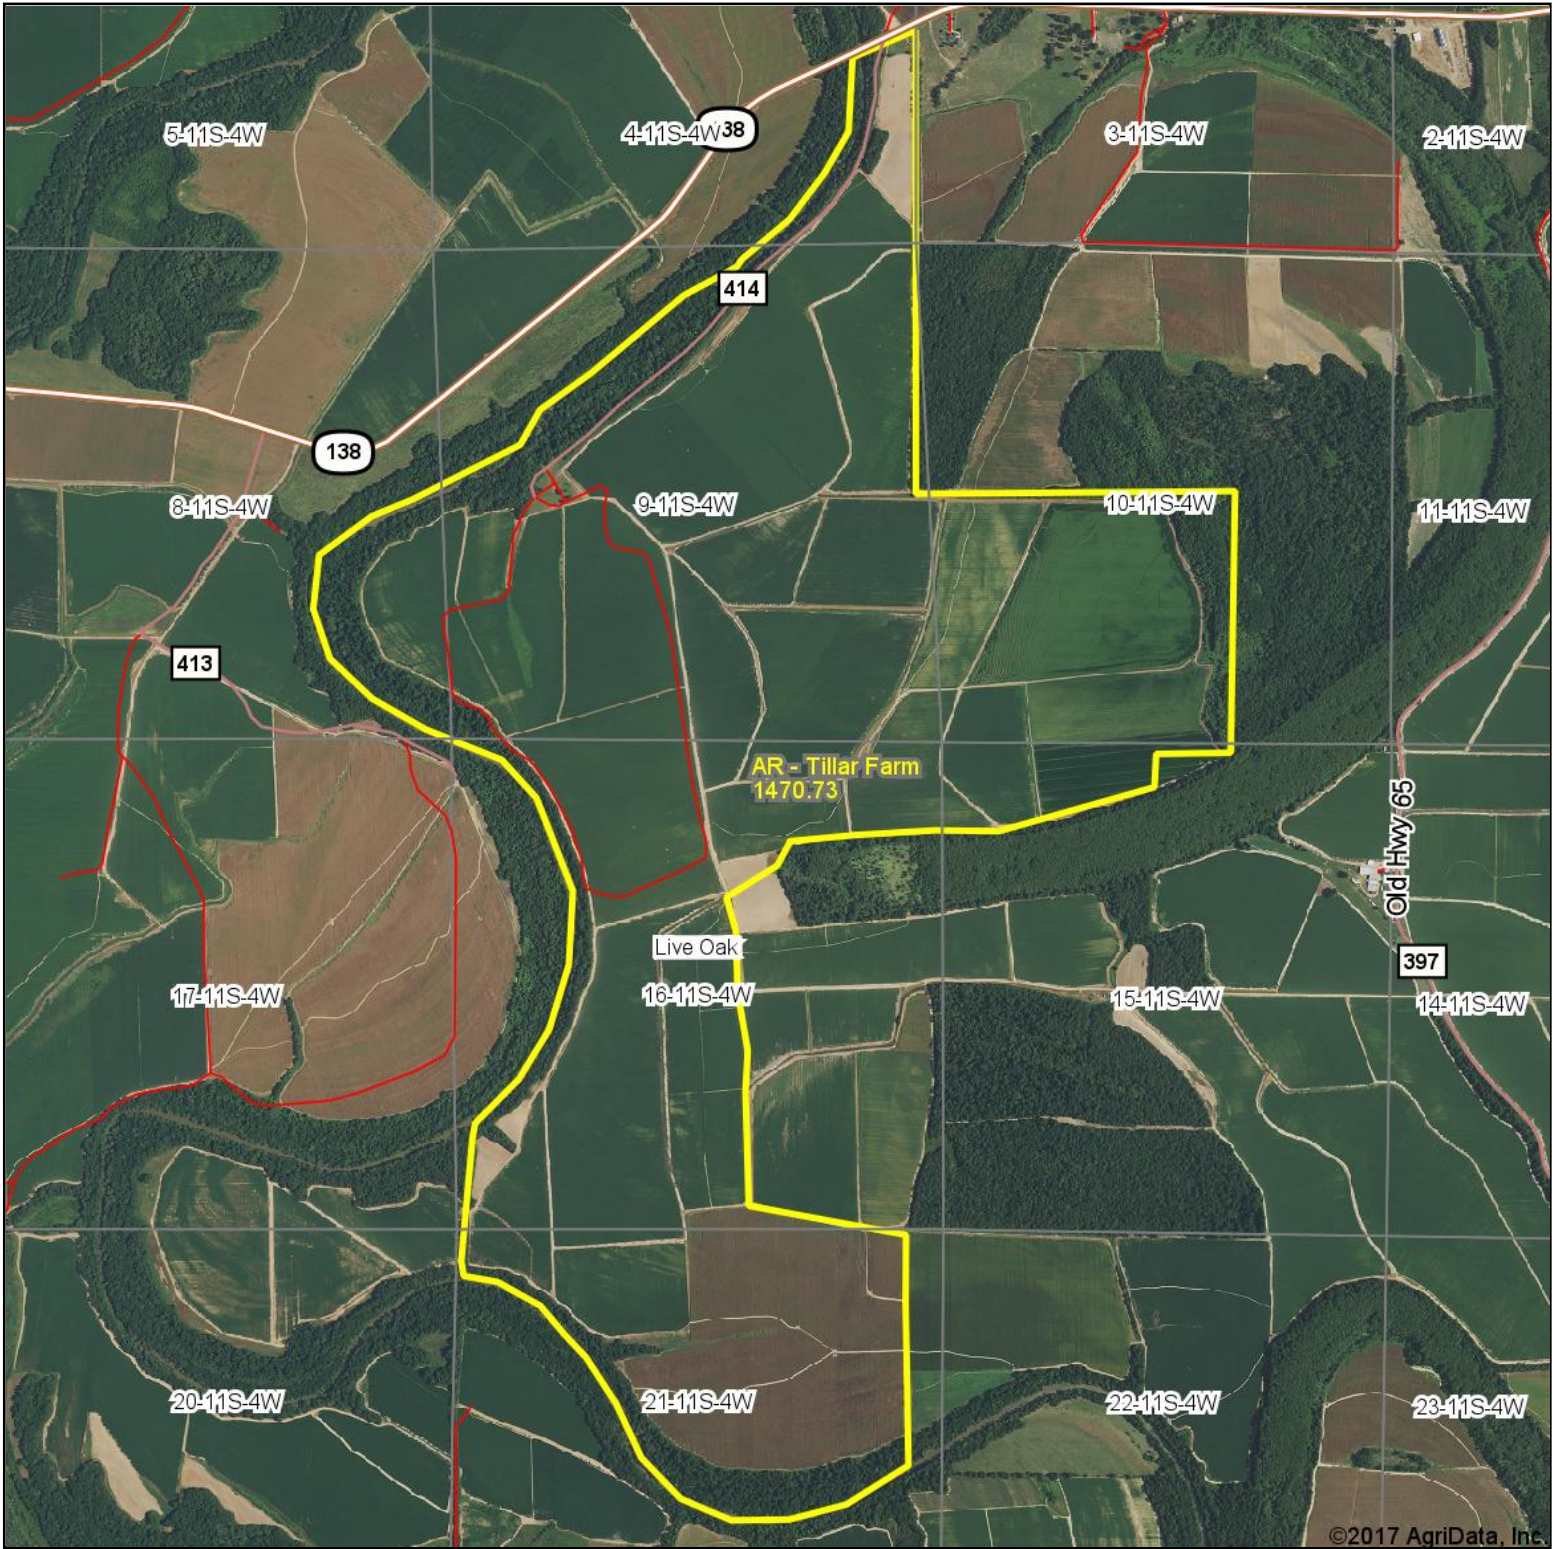

Tillar Aerial Map

©2017 AgriData, Inc.

map center: 33° 45' 5.64, -91° 30' 28.12

Maps Provided By:

© AgriData, Inc. 2017 www.AgriDataInc.com

16-11S-4W
Drew County
Arkansas

1/24/2017