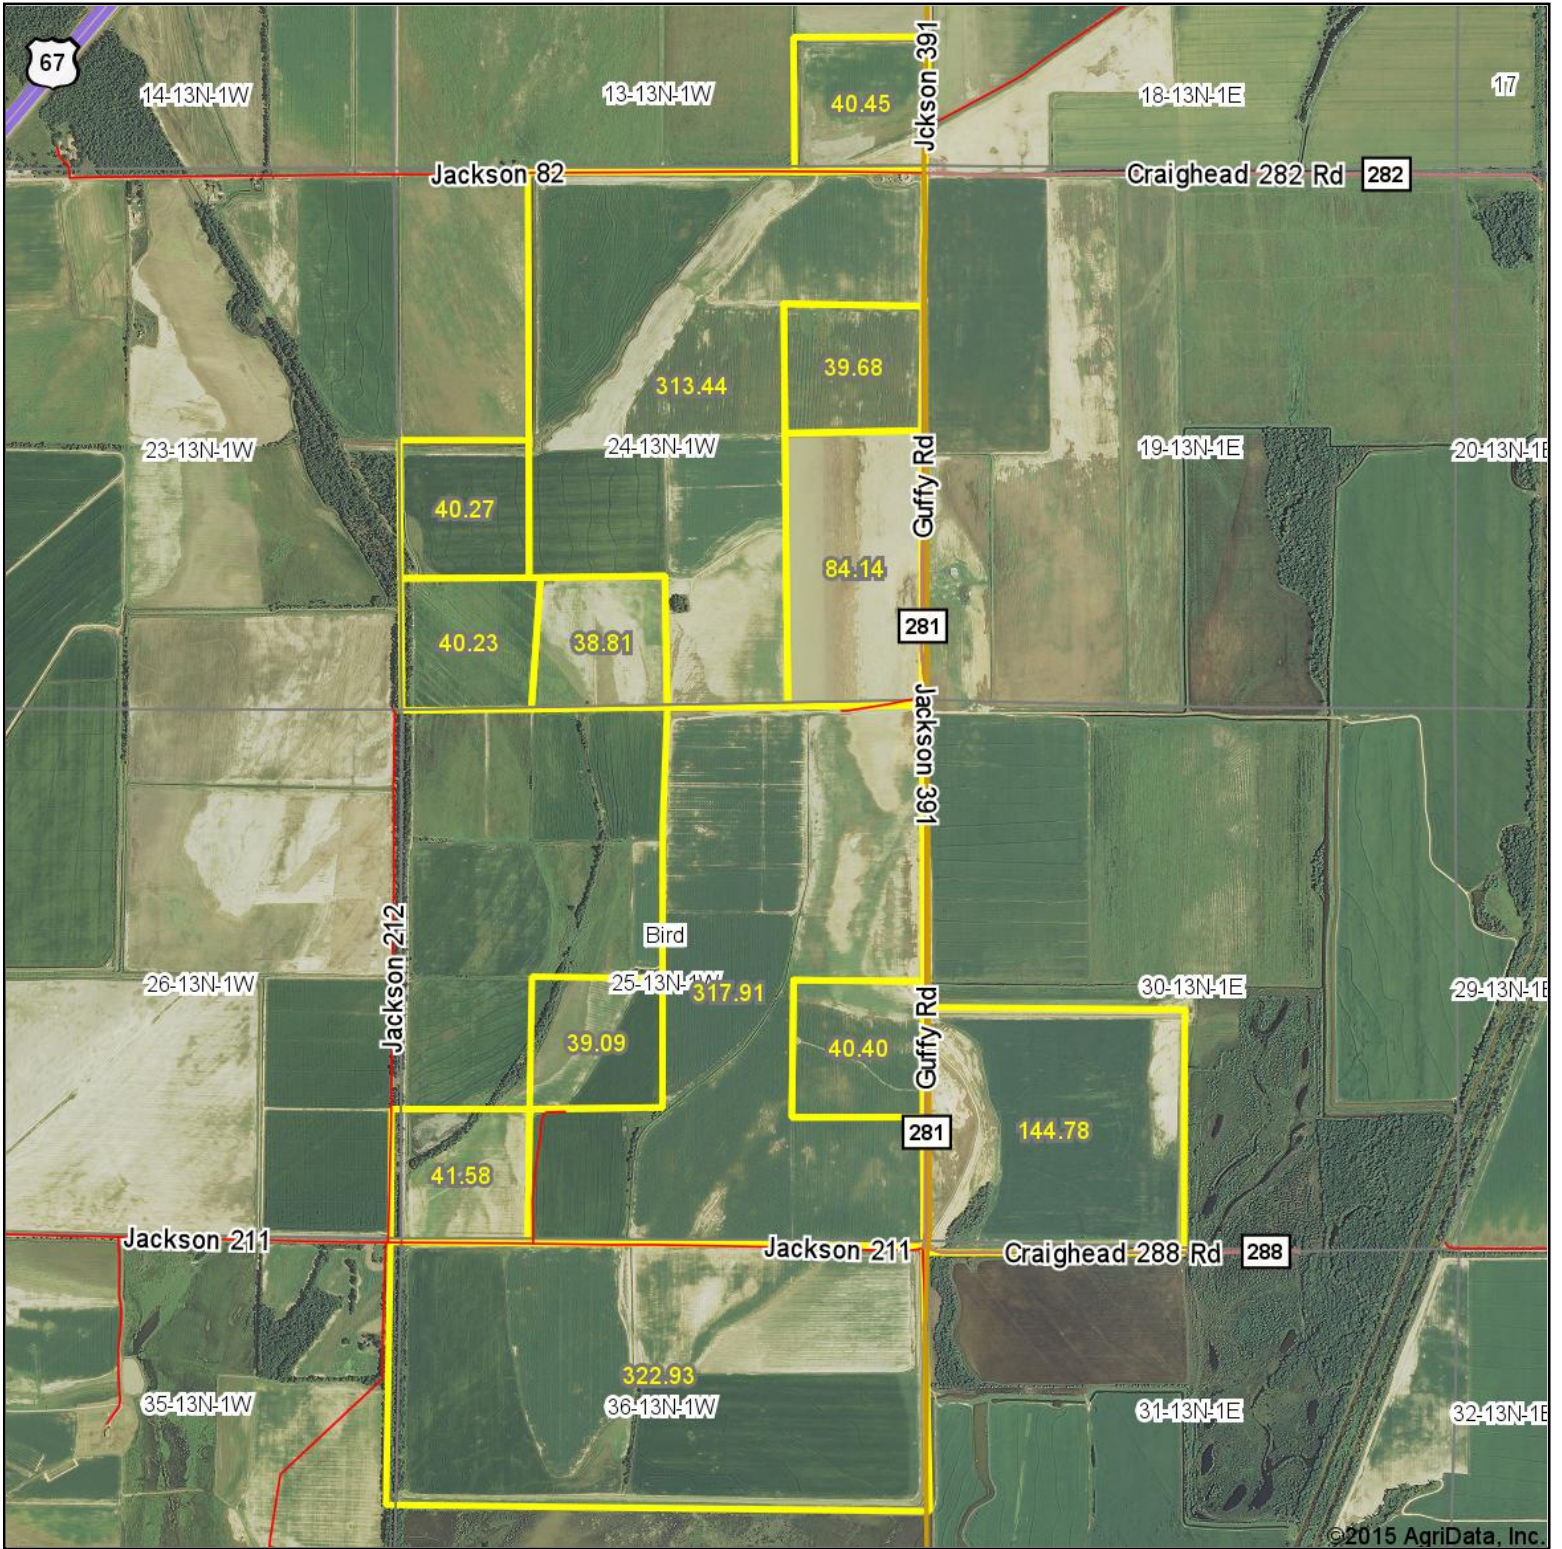

Aerial Map

©2015 AgriData, Inc.

Maps Provided By:
surety
 CUSTOMIZED ONLINE MAPPING
 © AgriData, Inc. 2014 www.AgriDataInc.com

25-13N-1W
Jackson County
Arkansas

map center: 35° 44' 9.51, 91° 2' 28.97

scale: 25219