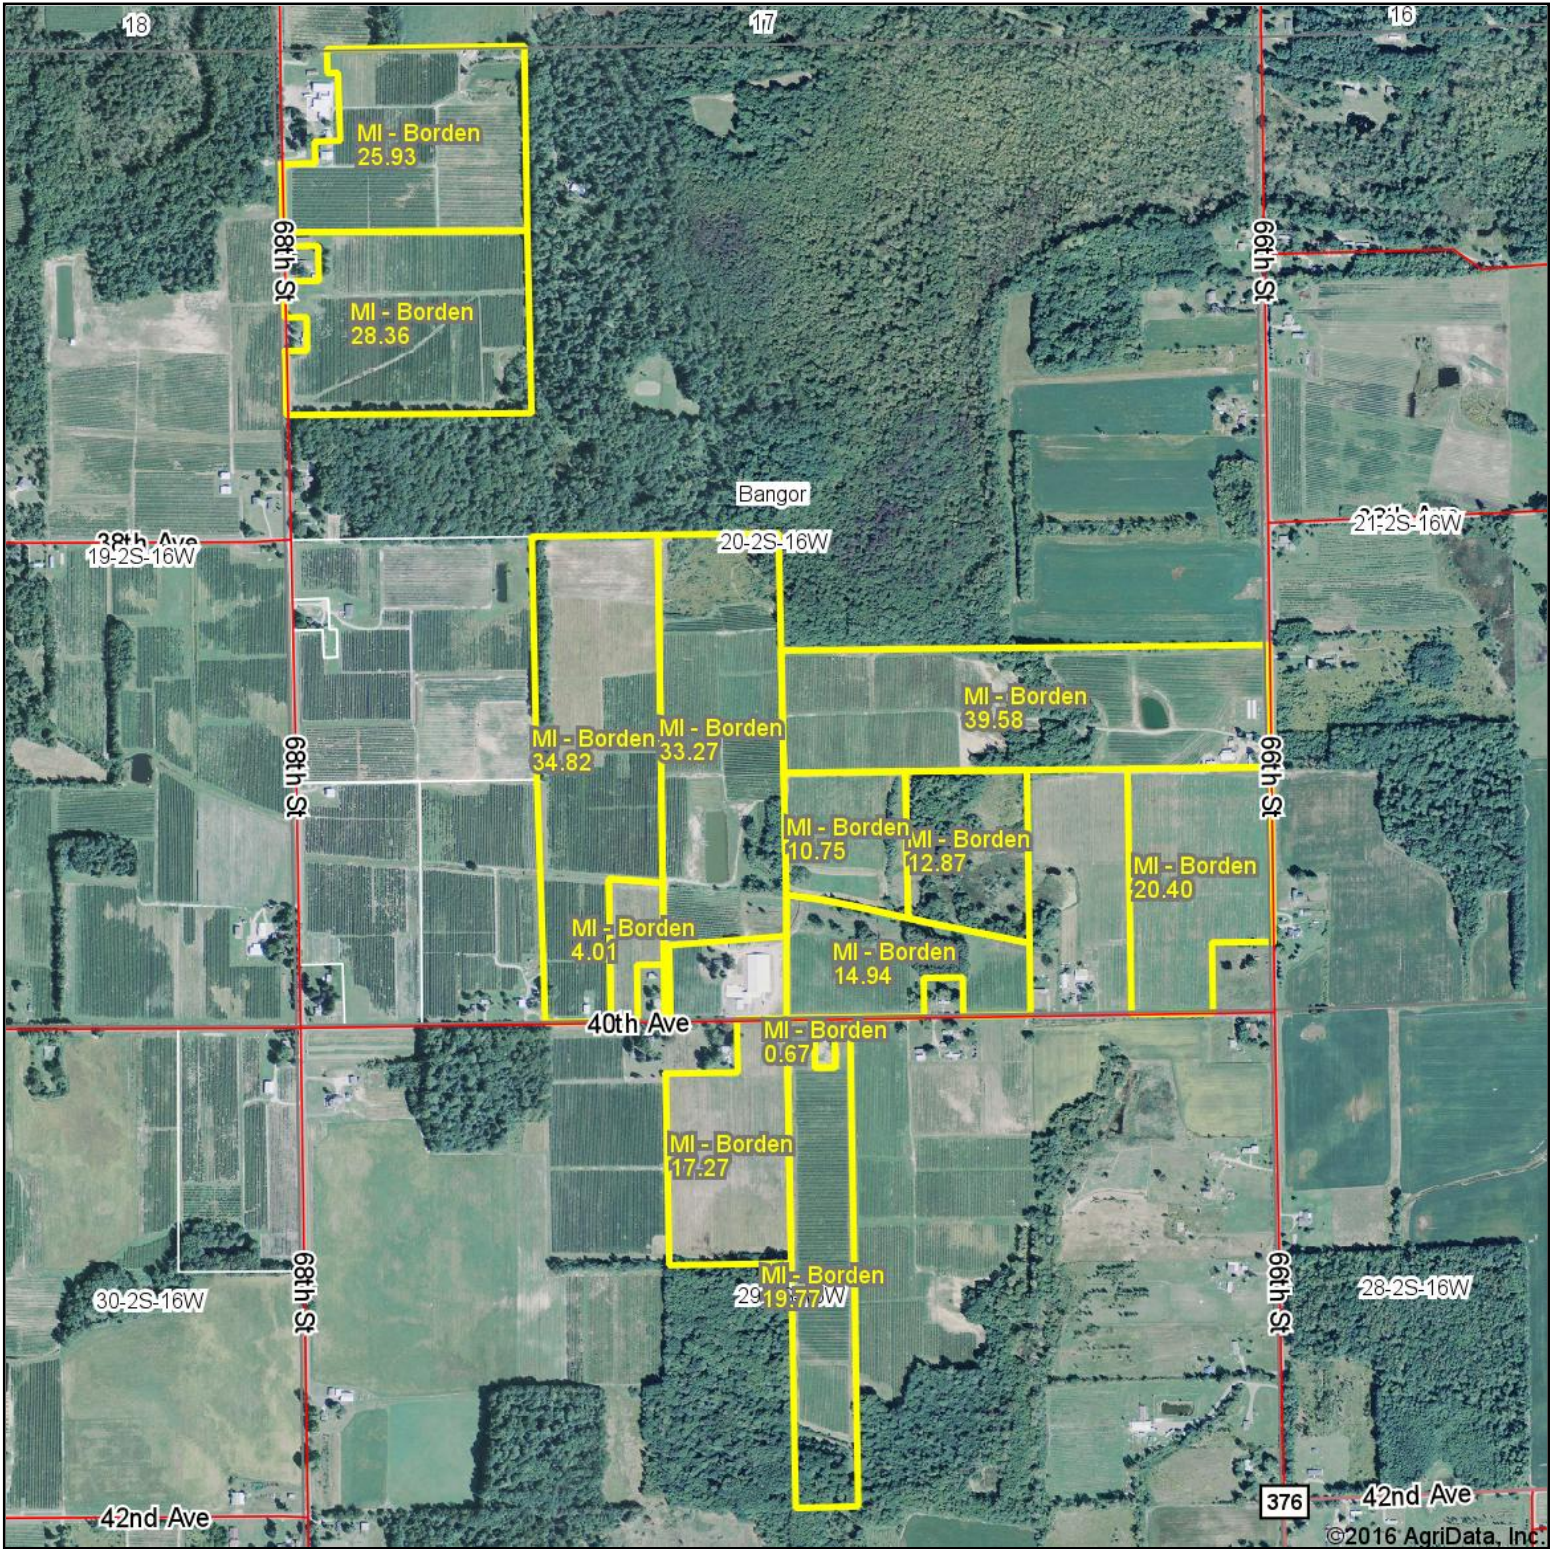

Borden Aerial Map

map center: 42° 16' 32.81, 86° 11' 46.52

Maps Provided By:

© AgriData, Inc. 2016 www.AgriDataInc.com

20-2S-16W
Van Buren County
Michigan

2/25/2016