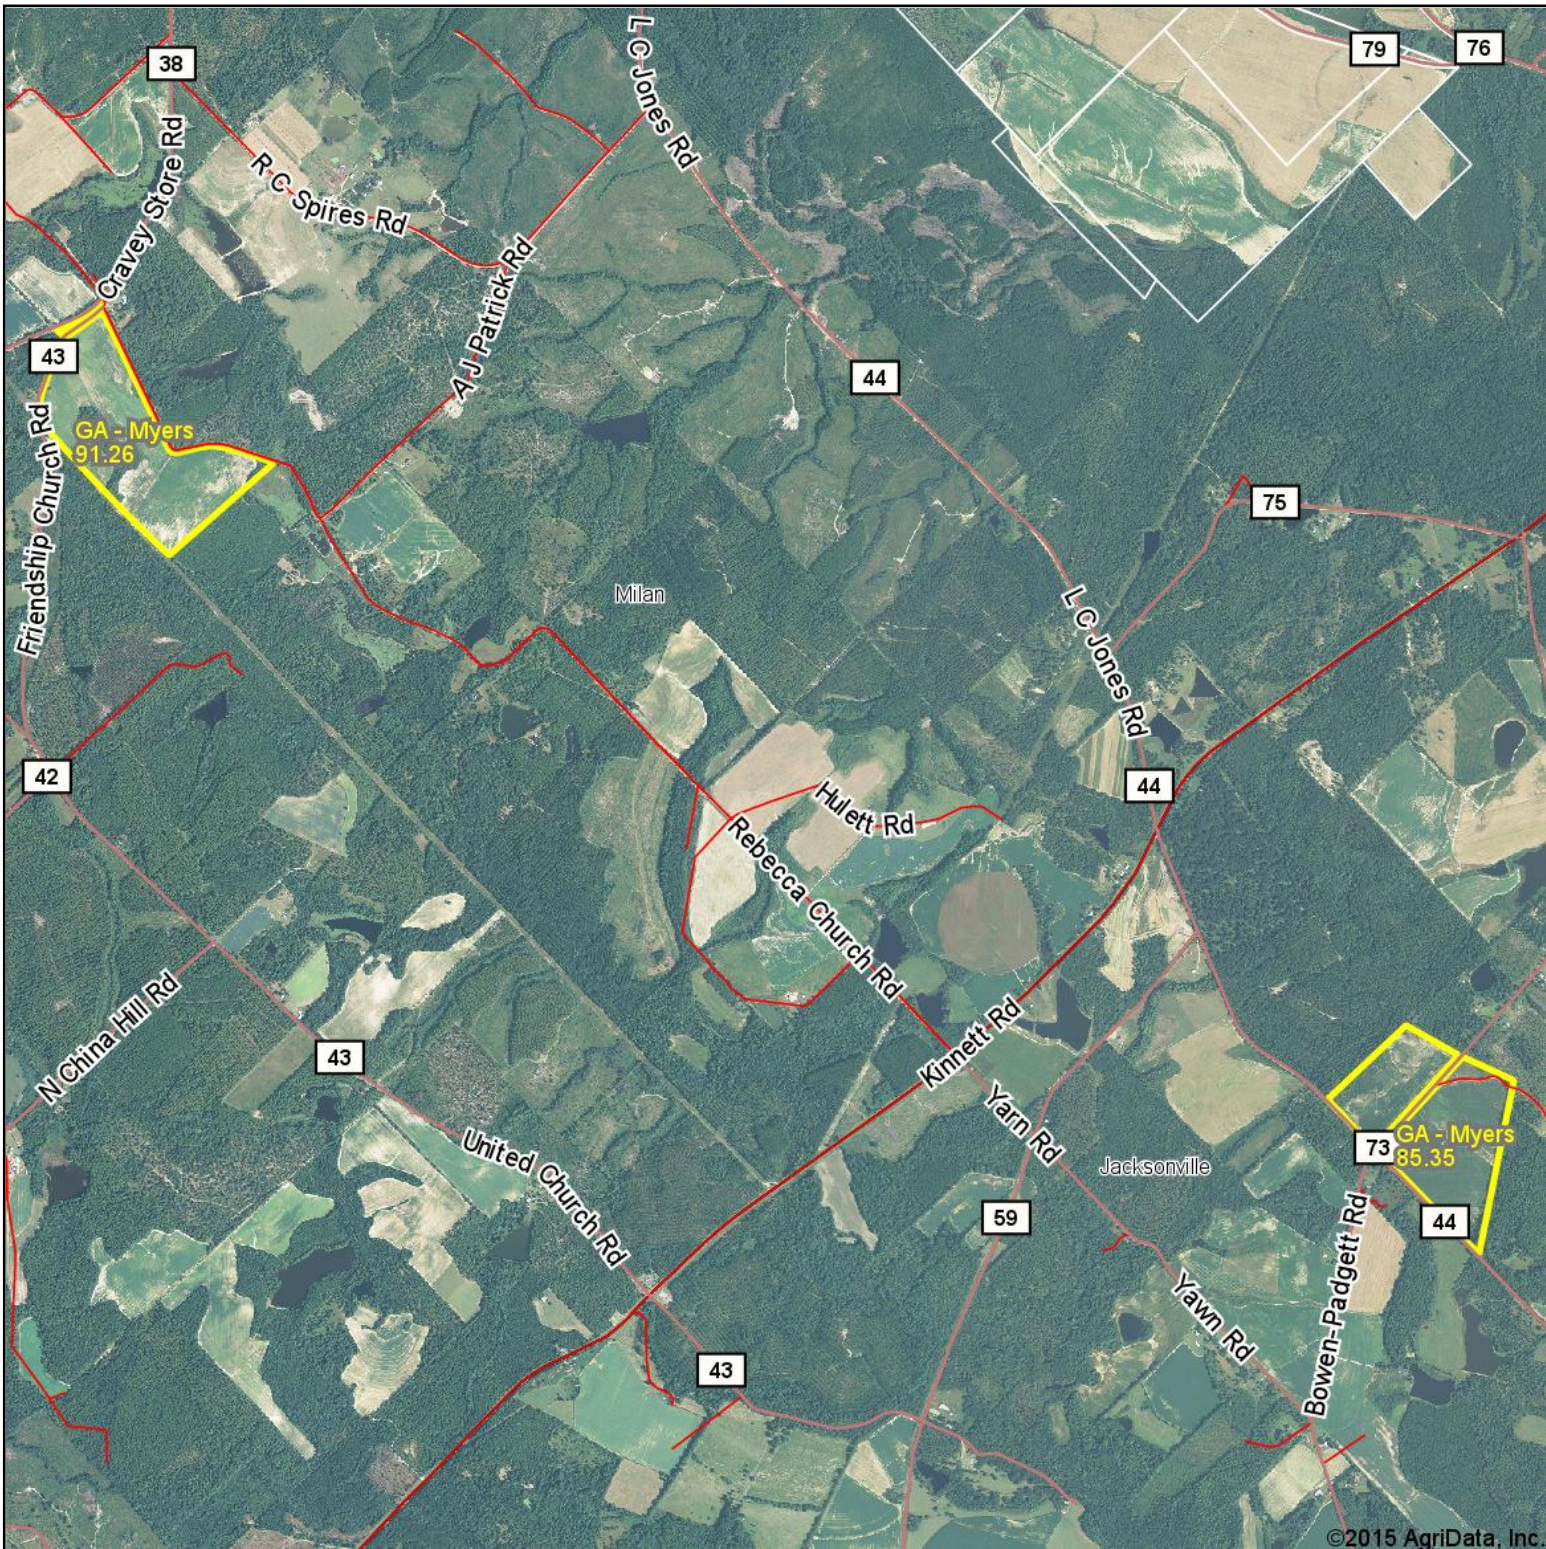

Myers Aerial Map

©2015 AgriData, Inc.

map center: 31° 54' 31.89, 83° 0' 50.22

Maps Provided By:
surety
CUSTOMIZED ONLINE MAPPING
© AgriData, Inc. 2015 www.AgriDataInc.com

Telfair County
Georgia

12/17/2015