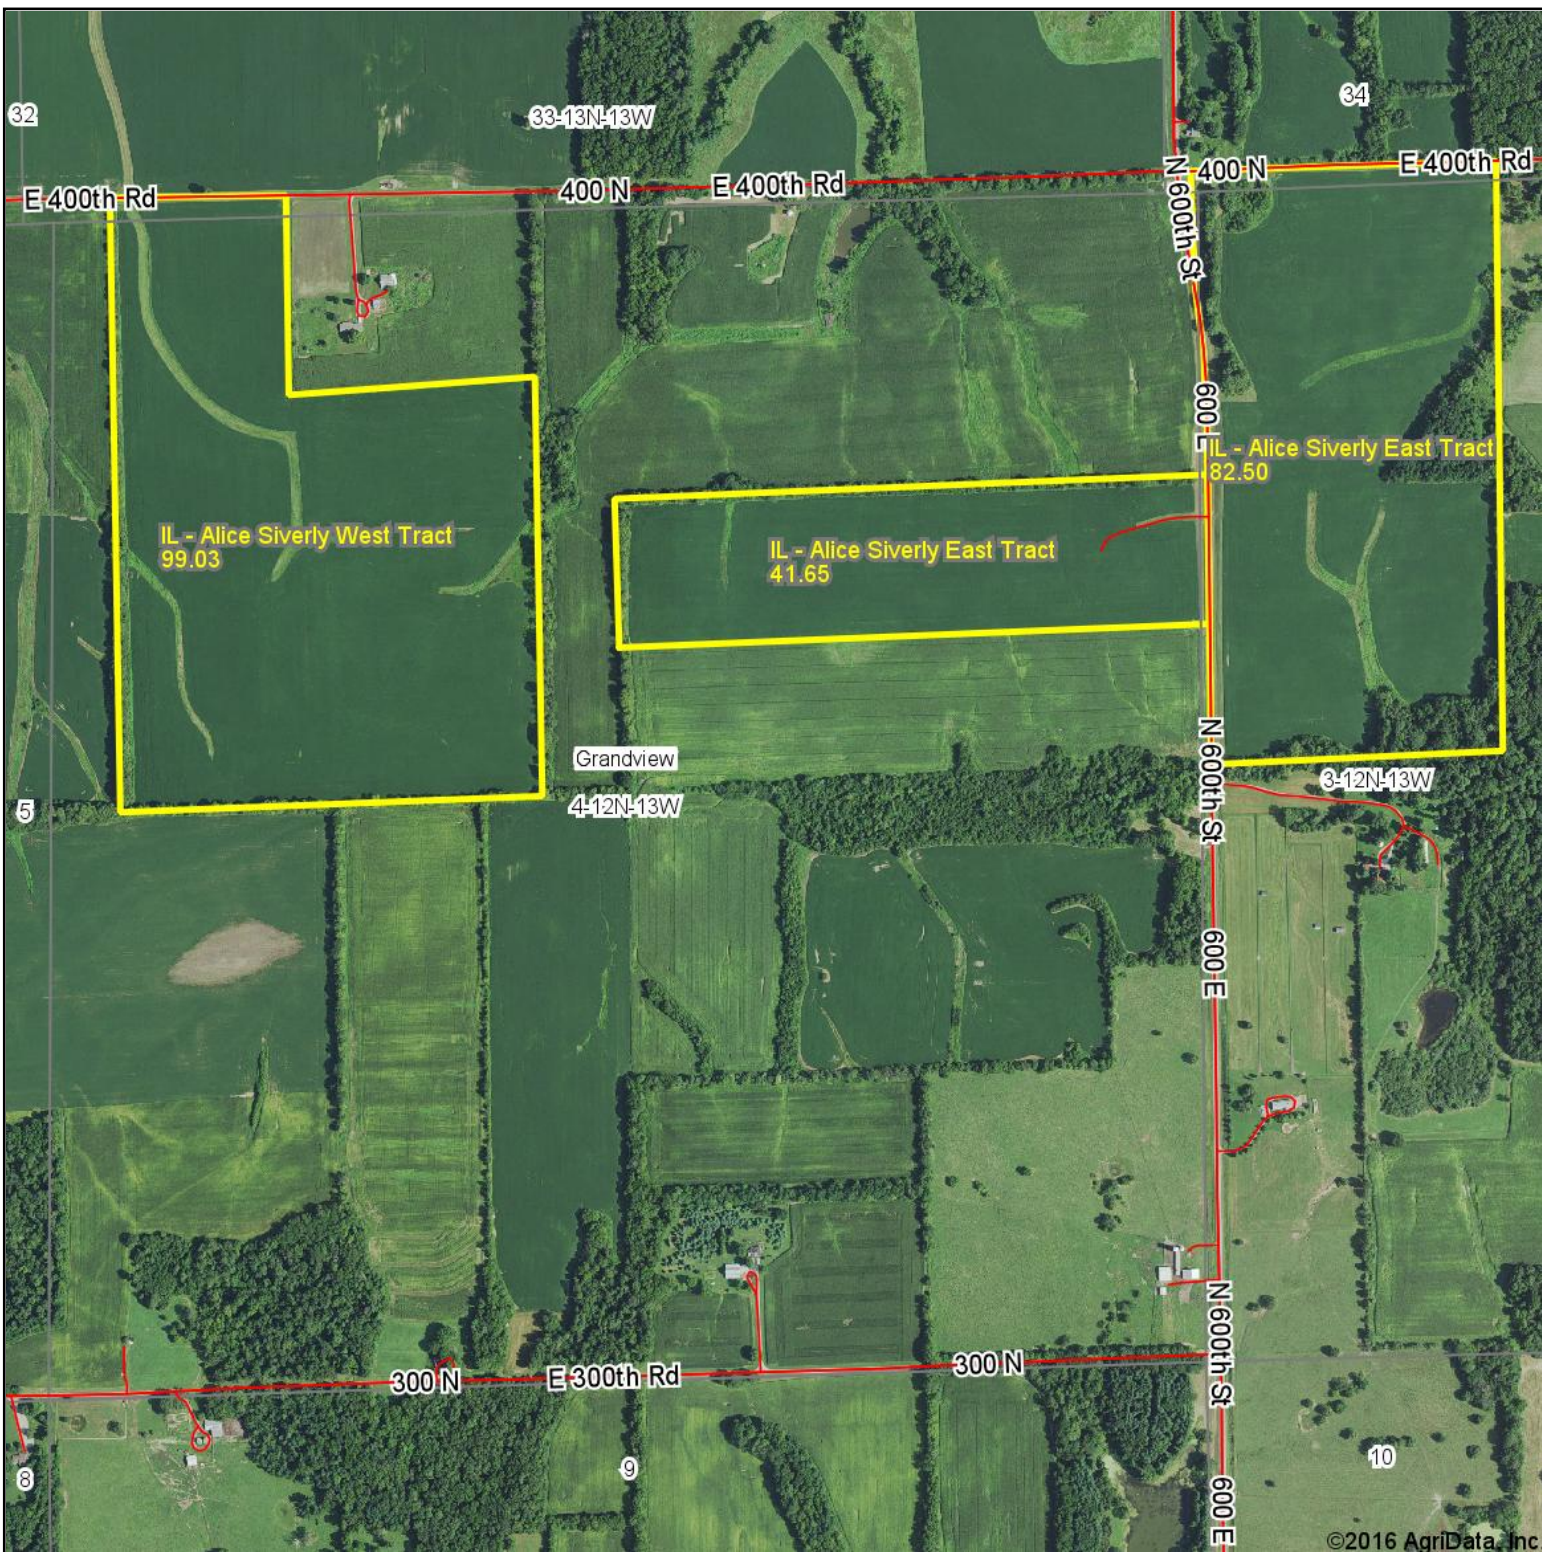

Alice Siverly Aerial Map

©2016 AgriData, Inc.

map center: 39° 31' 11.03, -87° 51' 24.66

© AgriData, Inc. 2016 www.AgriDataInc.com

4-12N-13W
Edgar County
Illinois

10/20/2016