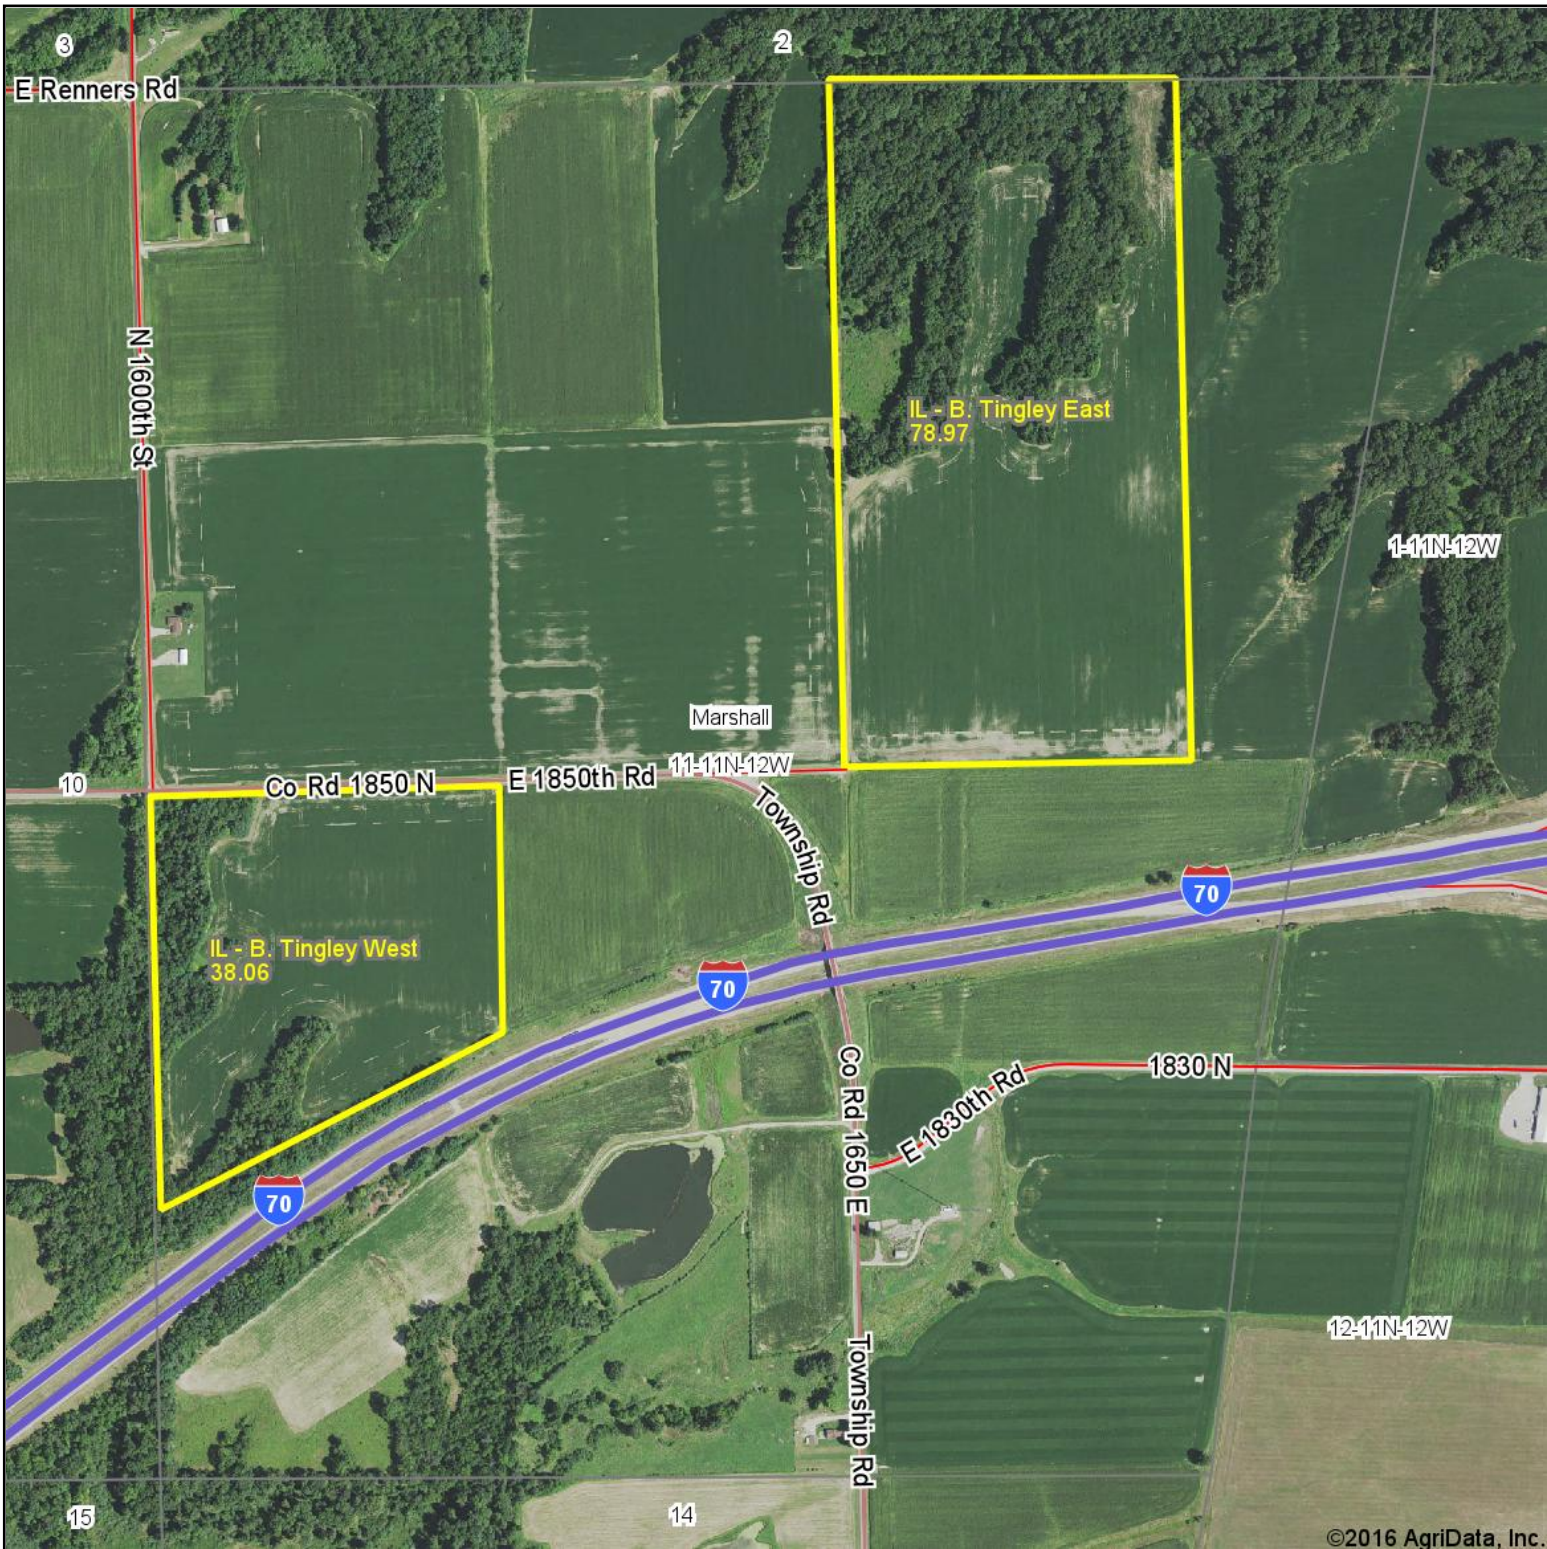

B. Tingley Aerial Map

©2016 AgriData, Inc.

map center: 39° 25' 18.19, -87° 42' 25.29

11-11N-12W
Clark County
Illinois

10/20/2016