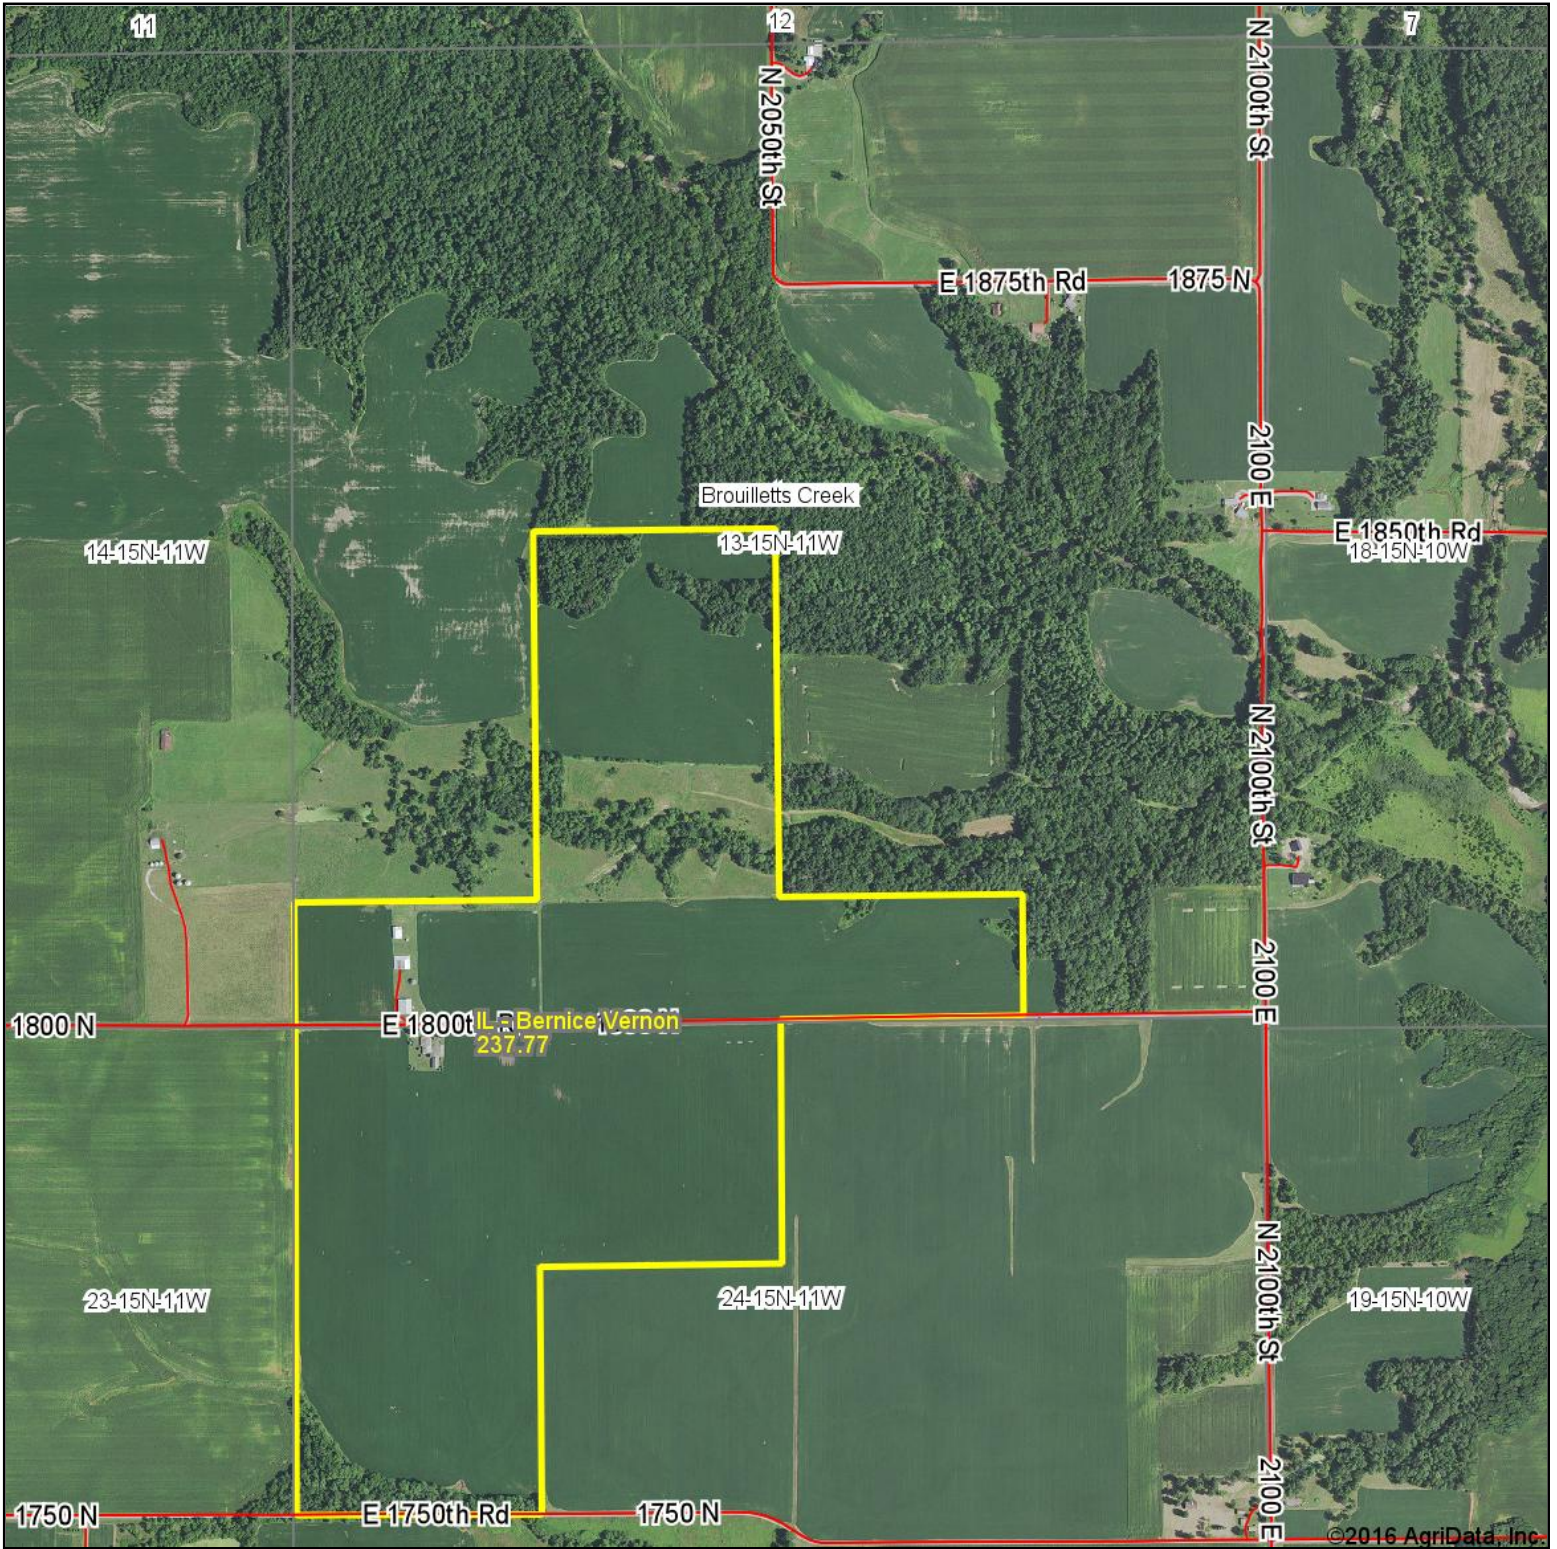

Bernice Vernon Aerial Map

©2016 AgriData, Inc.

map center: 39° 44' 28.21, -87° 35' 9.99

Maps Provided By:

© AgriData, Inc. 2016 www.AgriDataInc.com

13-15N-11W
Edgar County
Illinois

10/20/2016