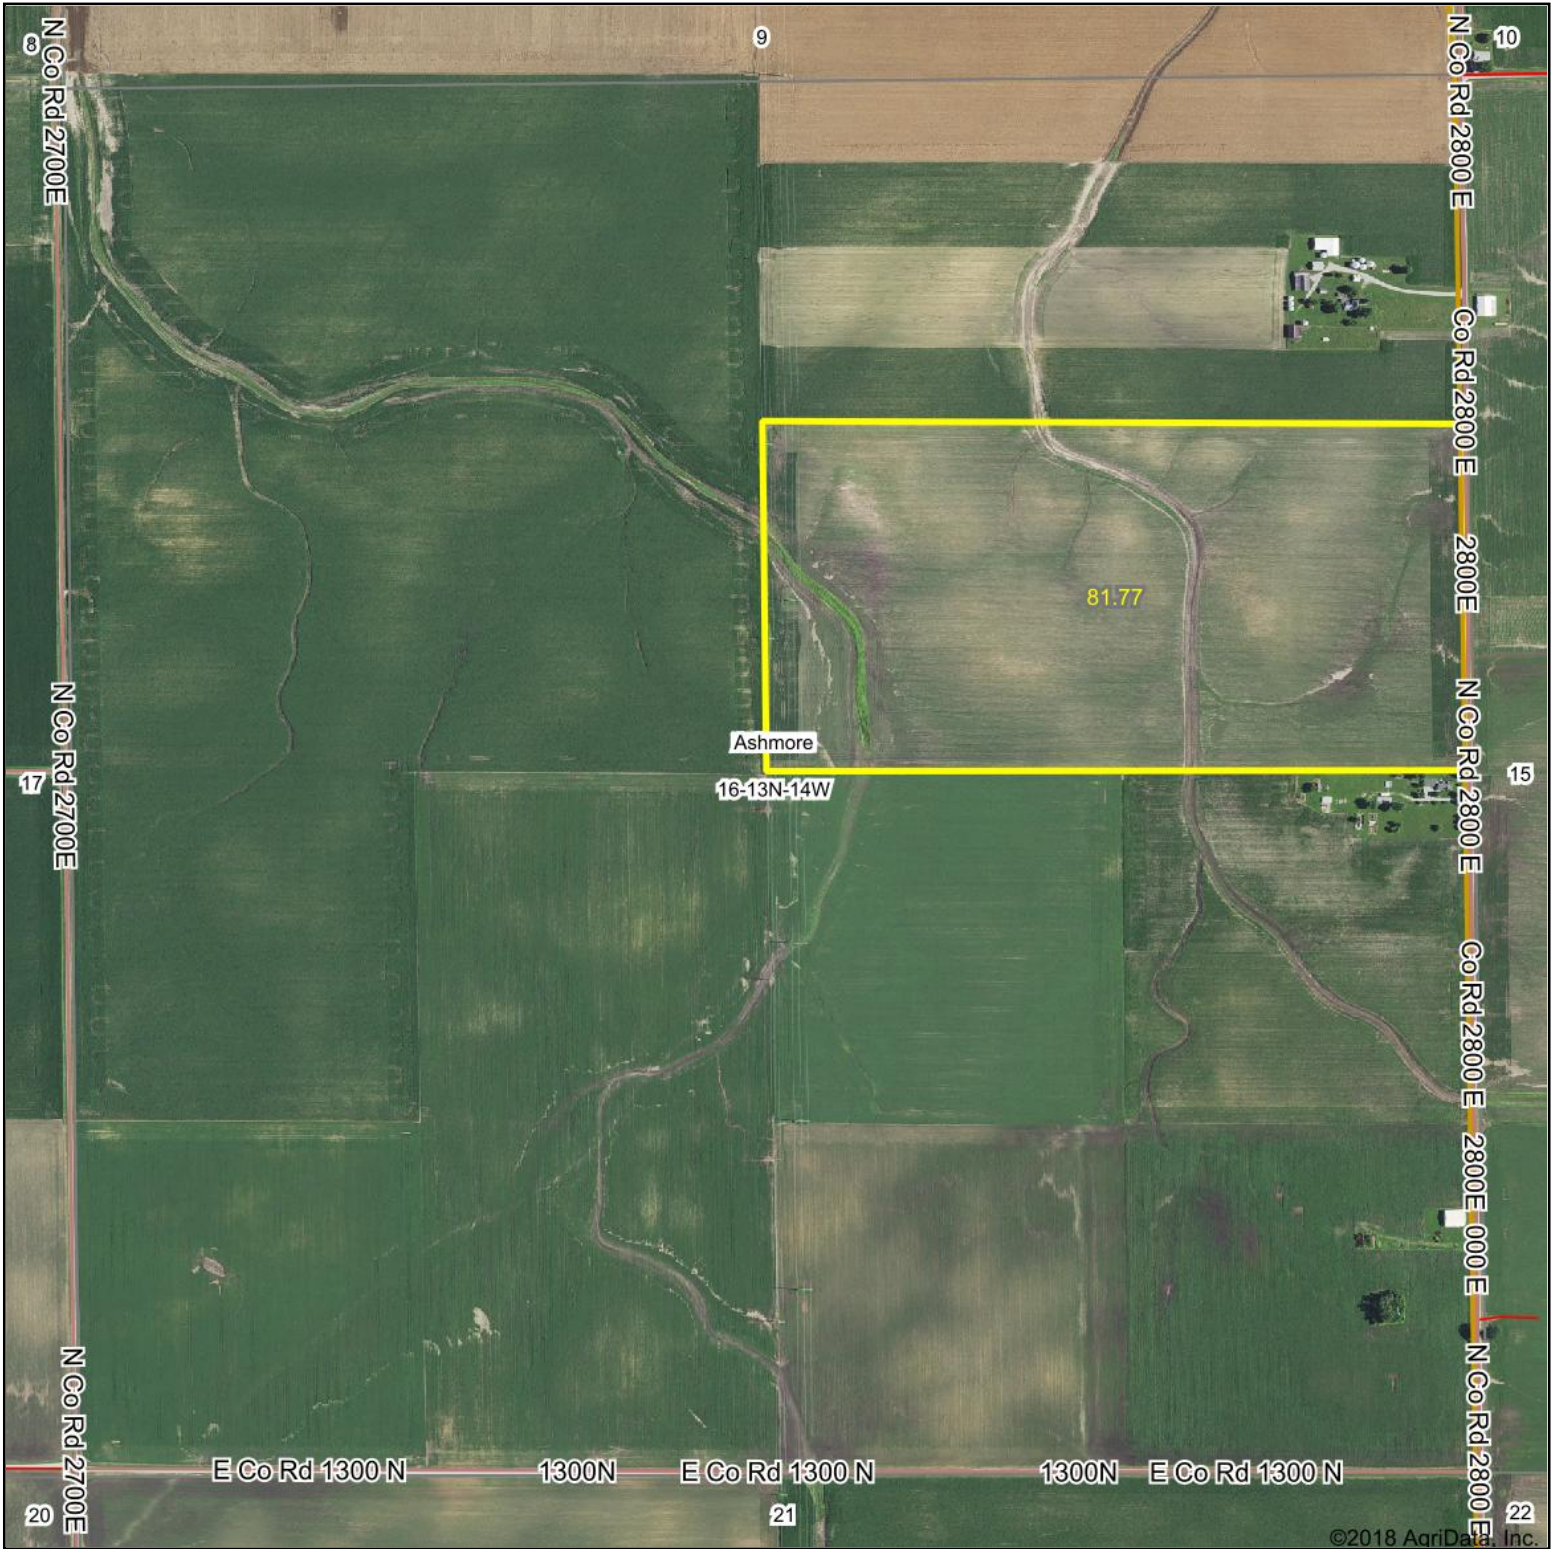

Block - Coles - Ashmore Aerial Map

map center: 39° 34' 34.06, -87° 58' 23.77

Maps Provided By:

16-13N-14W
Coles County
Illinois

8/20/2018