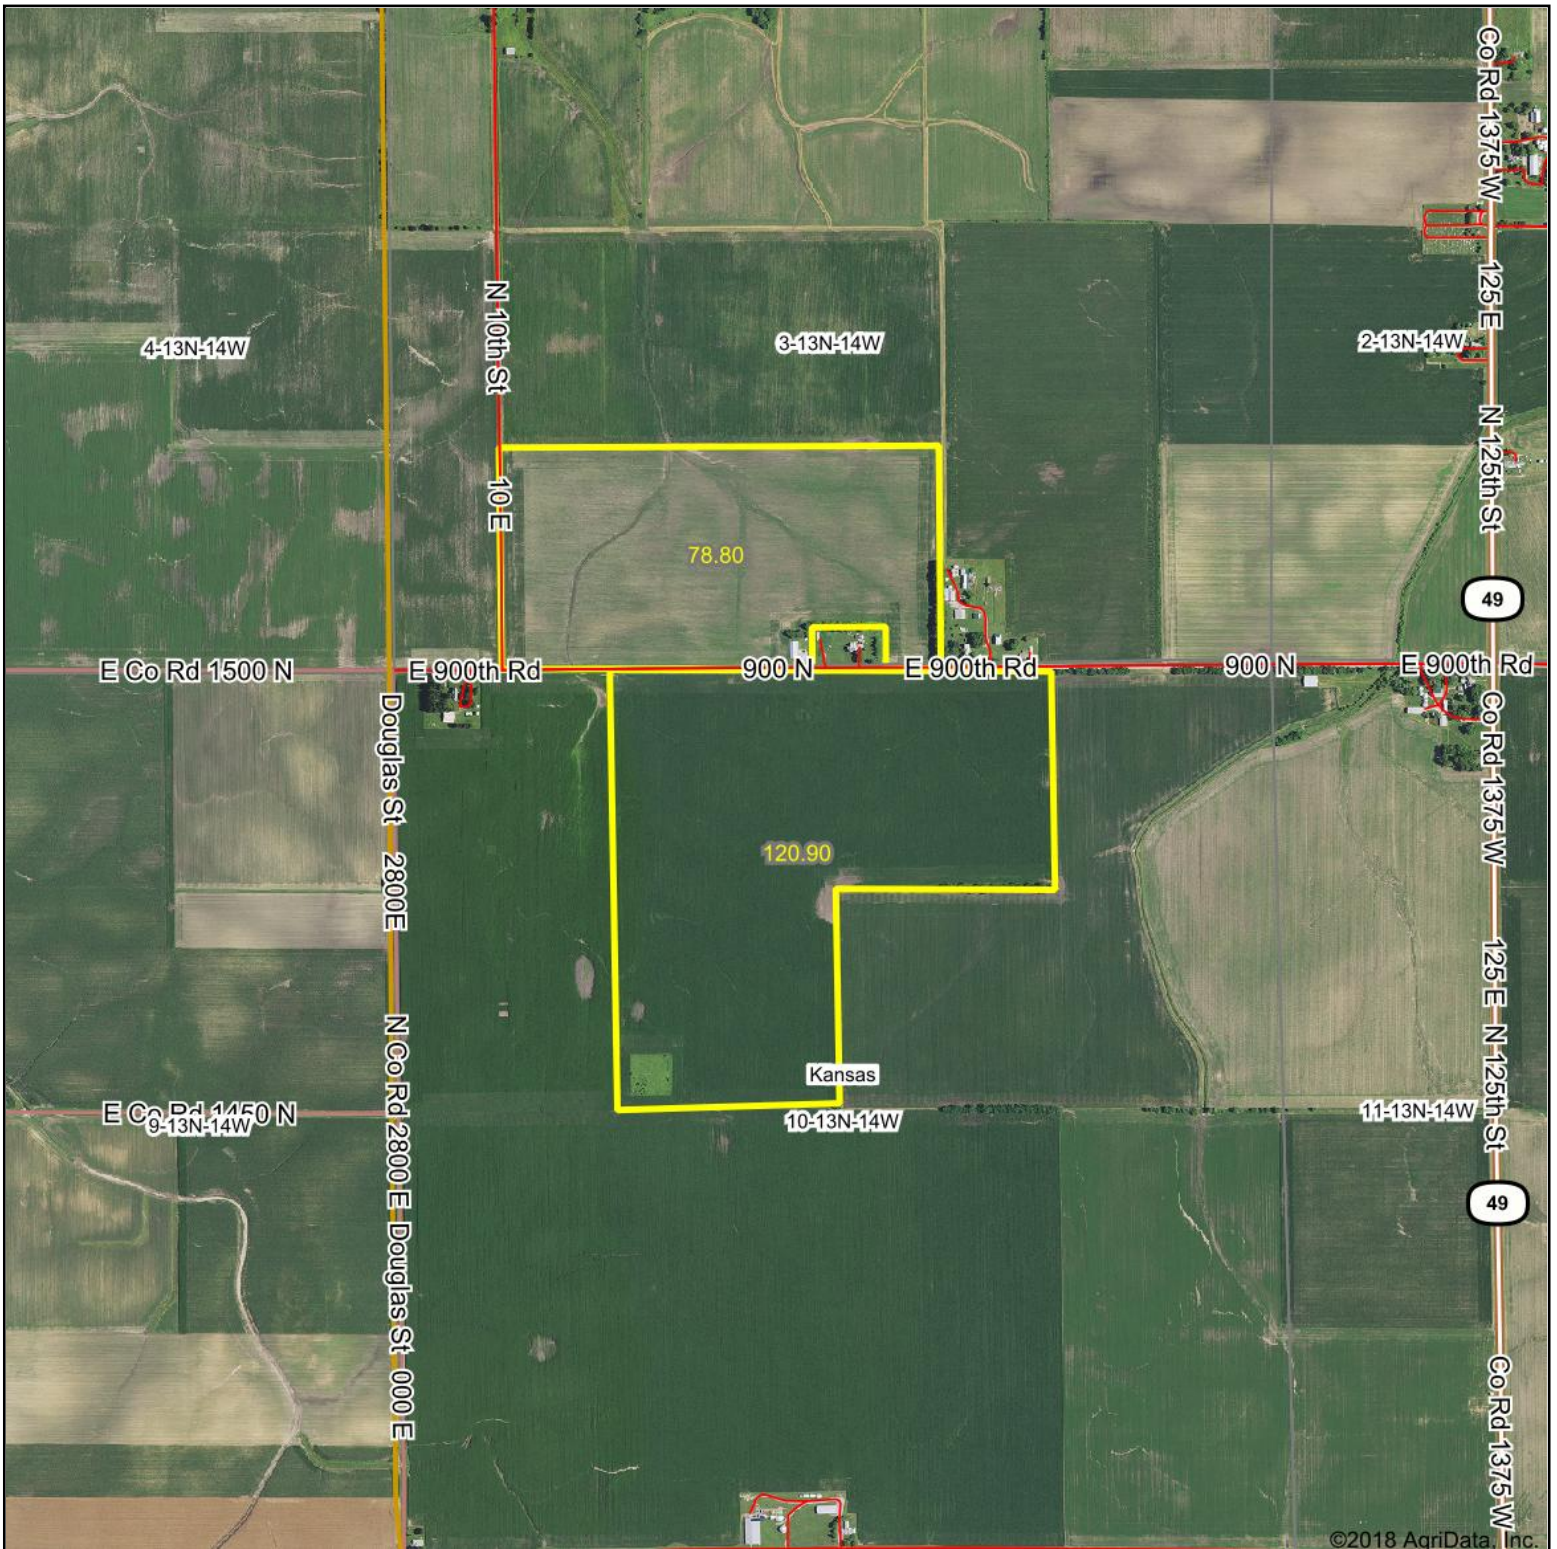

Block - Edgar - Kansas Aerial Map

map center: 39° 35' 47.27, -87° 57' 22.79

10-13N-14W
Edgar County
Illinois

8/20/2018