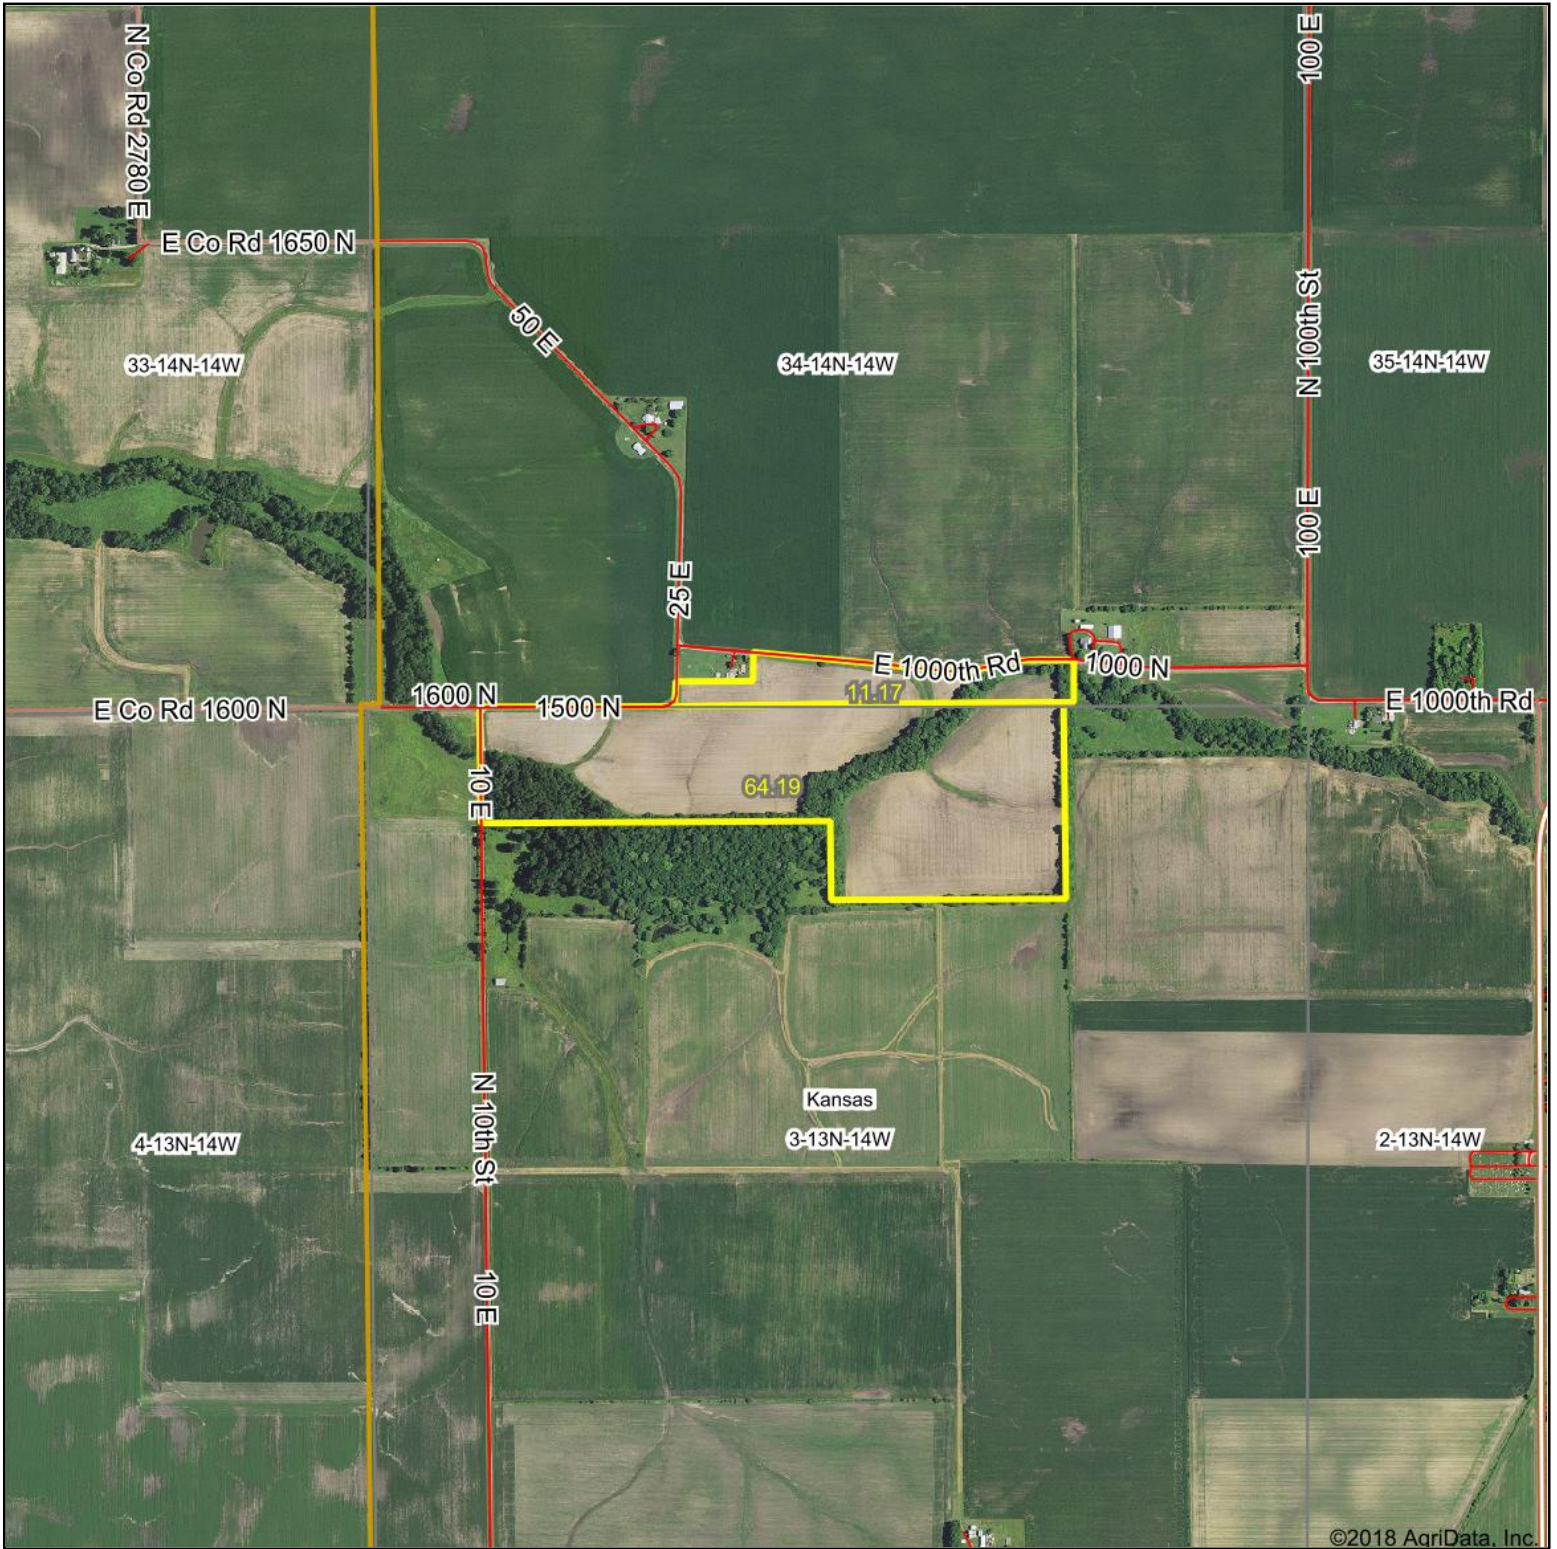

Block - Edgar - Kansas and Embarrass Aerial Map

©2018 AgriData, Inc.

map center: 39° 36' 42.13, -87° 57' 23.97

3-13N-14W
Edgar County
Illinois

8/20/2018