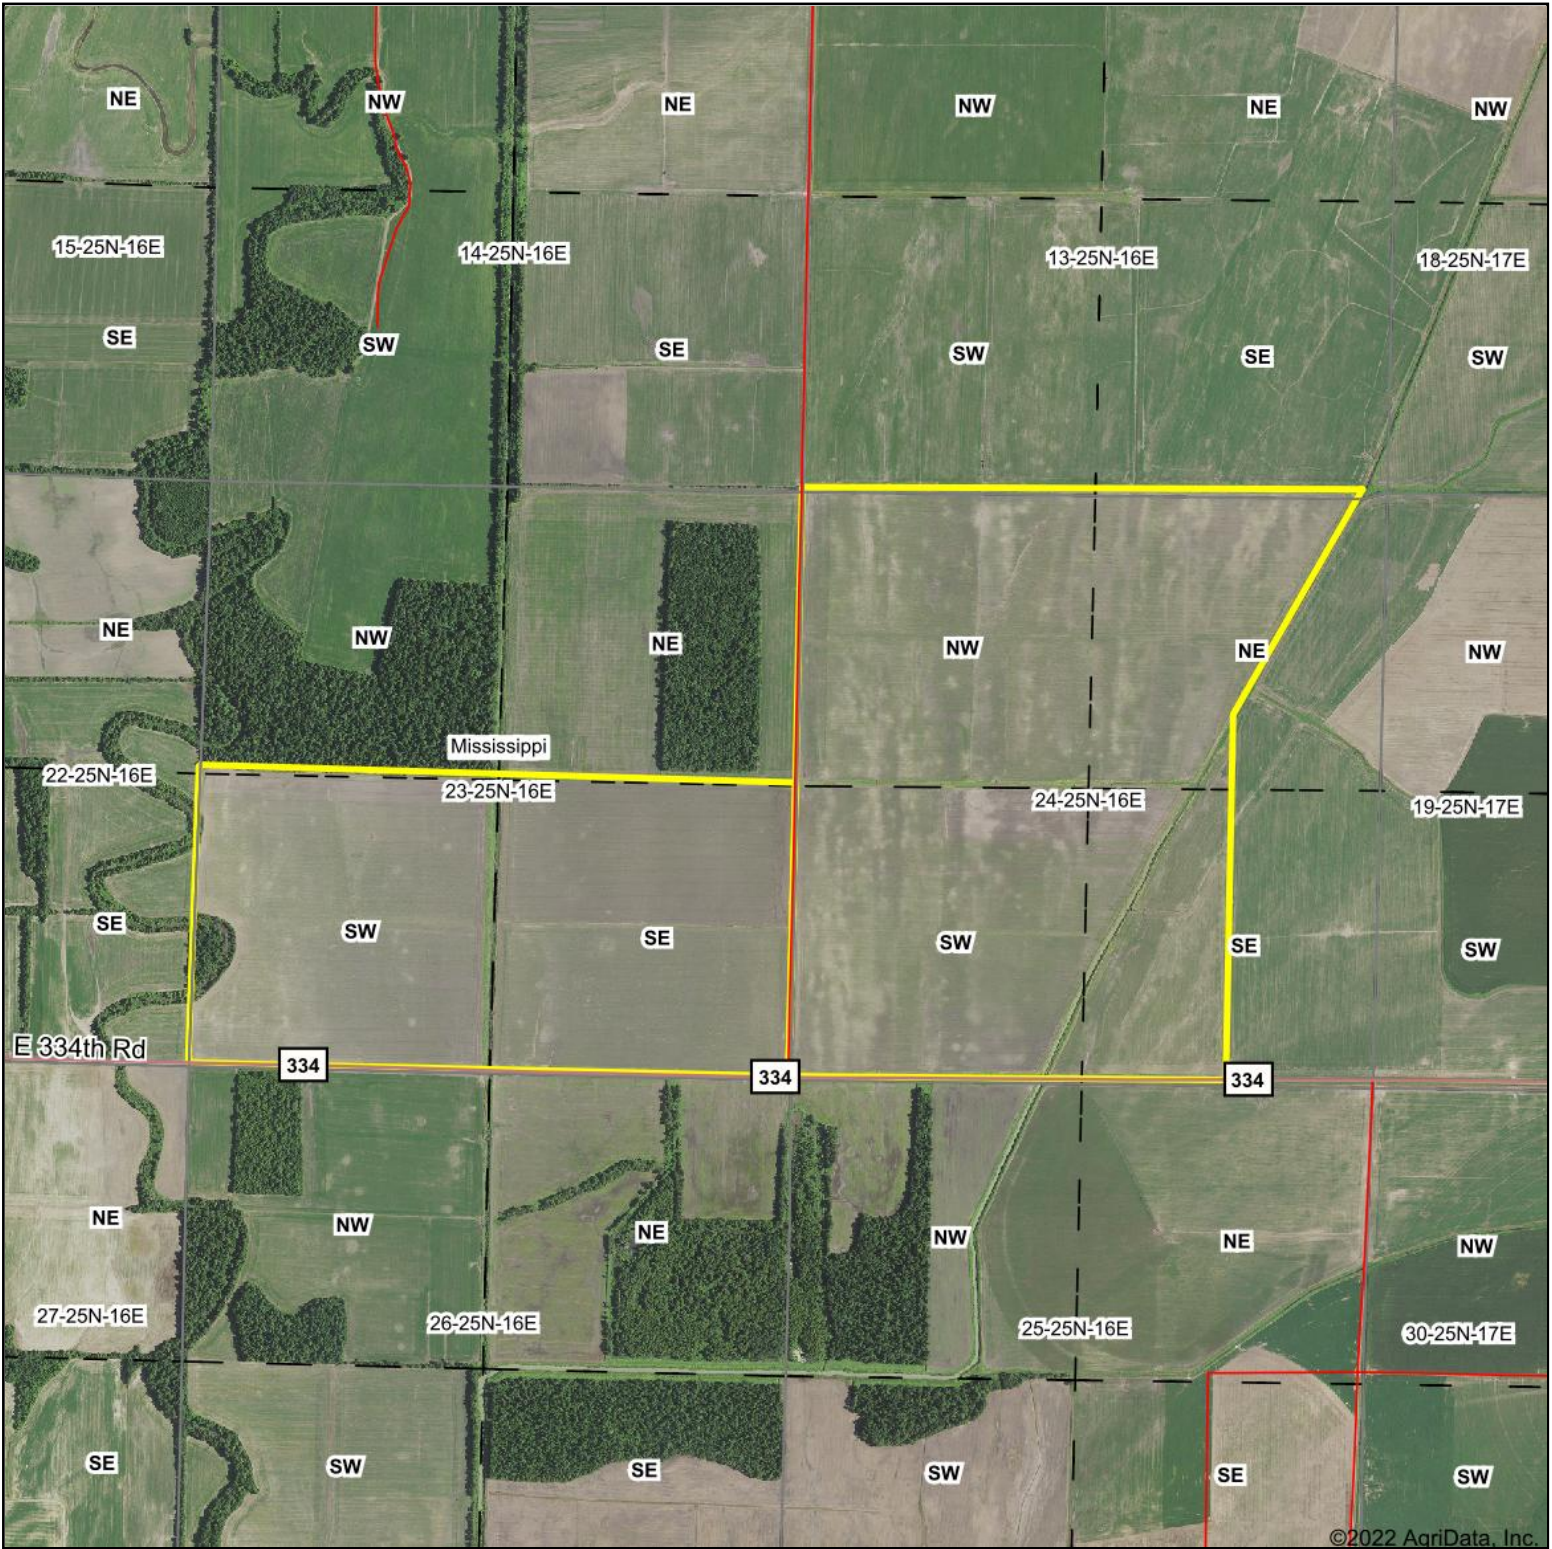

Brazel Aerial Map

©2022 AgriData, Inc.

Map Center: 36° 47' 52.51, -89° 17' 0.6

23-25N-16E
Mississippi County
Missouri

3/29/2022