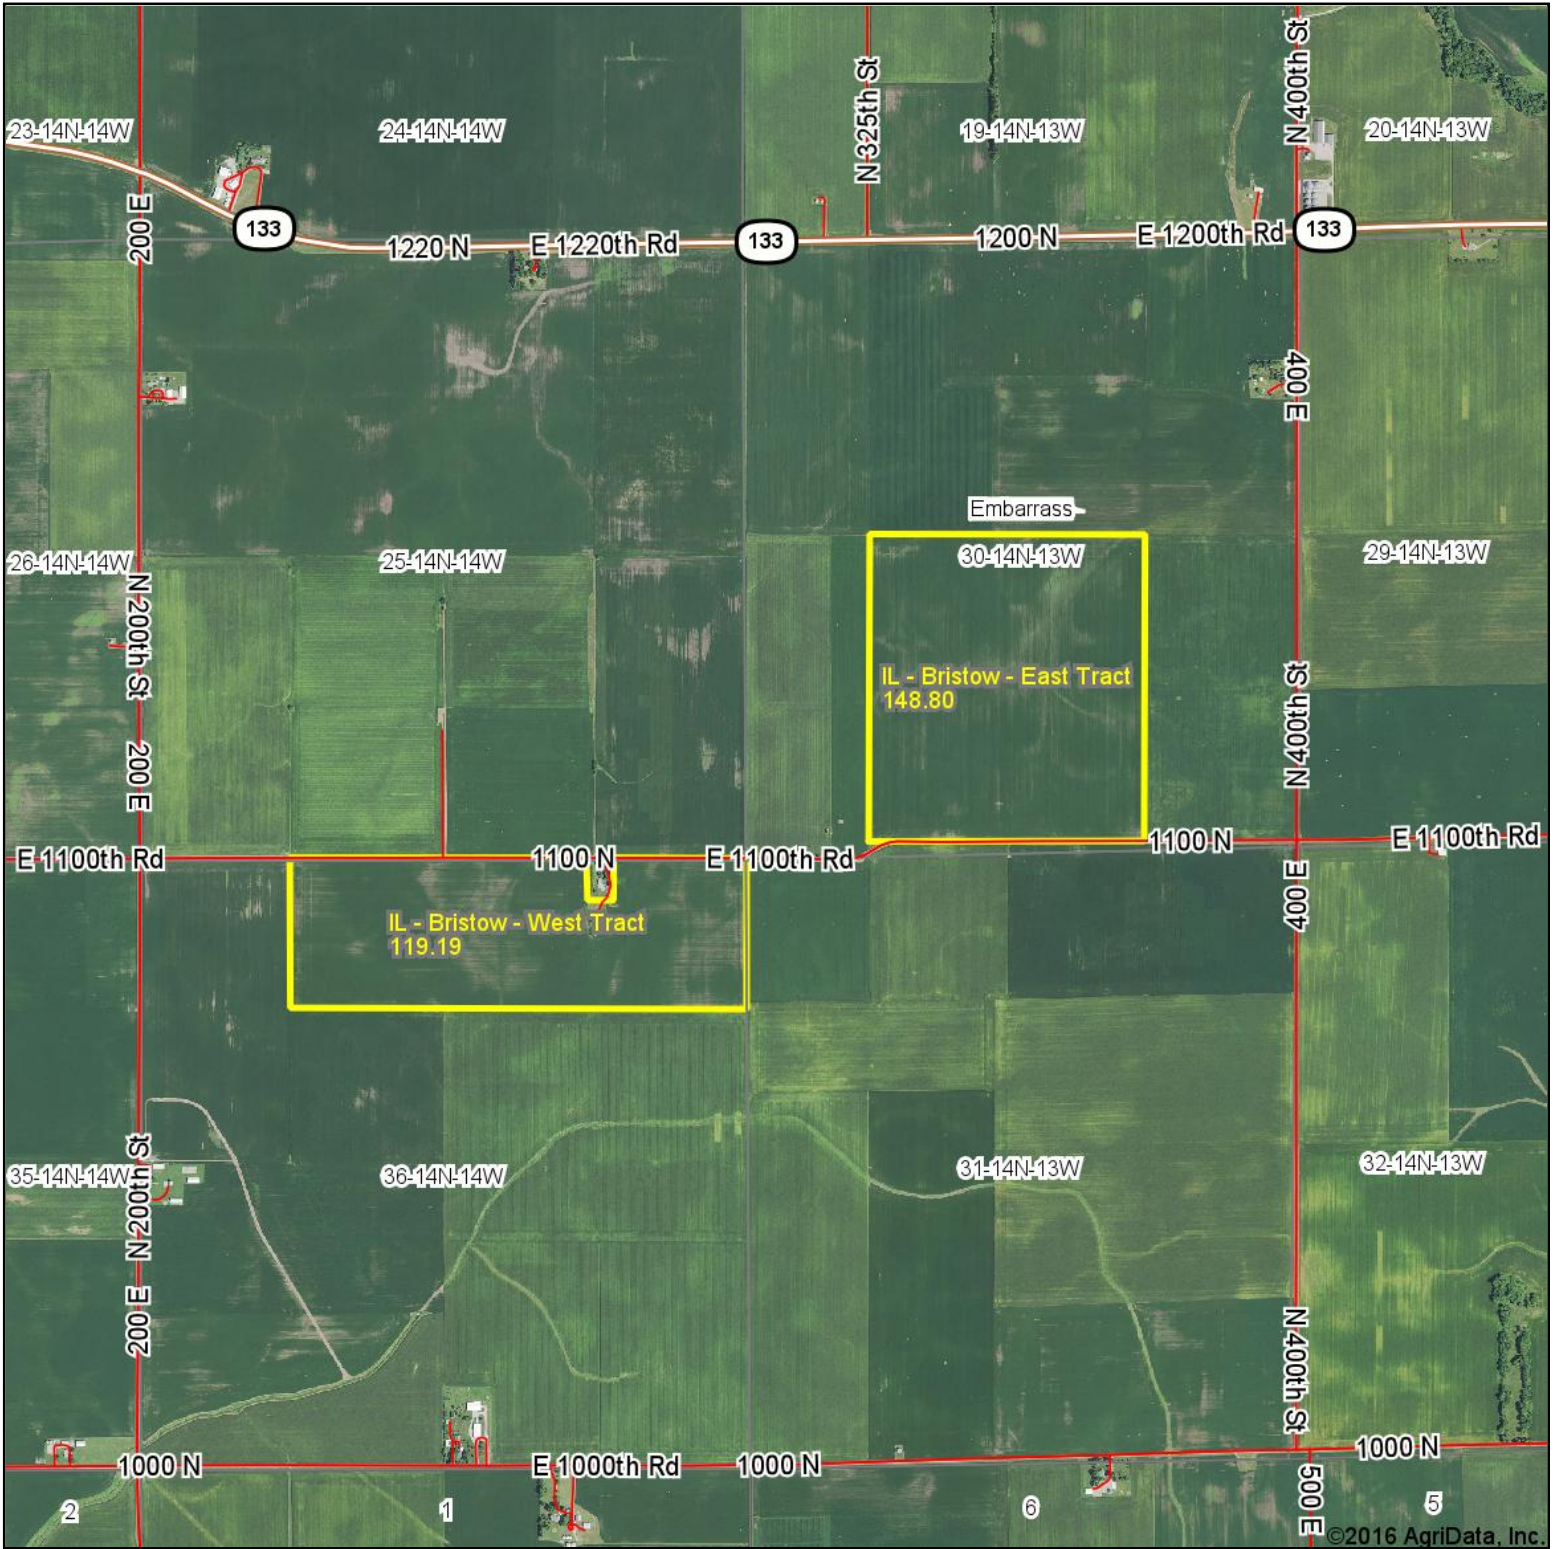

Bristow Aerial Map

©2016 AgriData, Inc.

map center: 39° 37' 47.75, -87° 54' 26.41

30-14N-13W
Edgar County
Illinois

10/20/2016