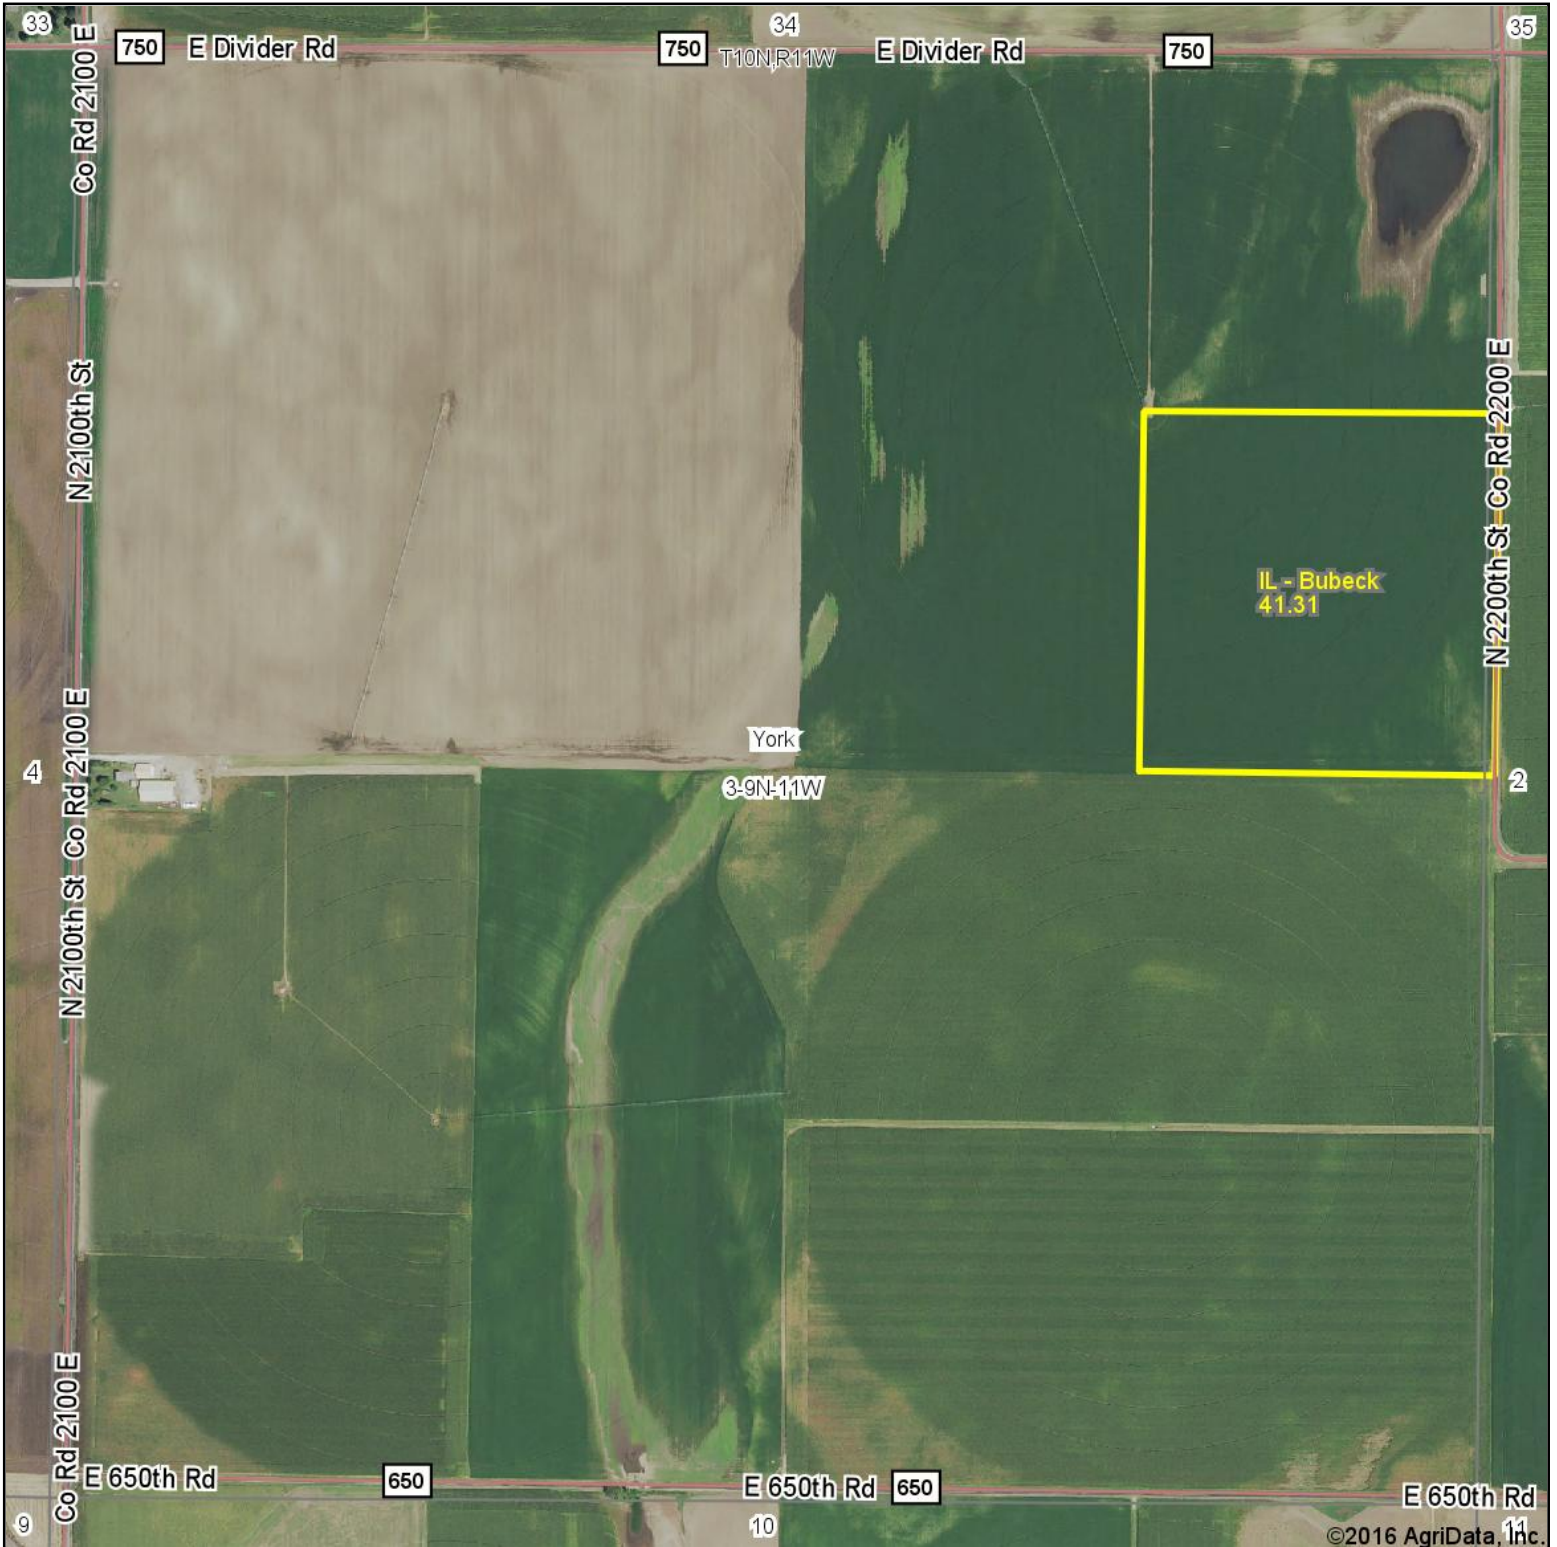

# Bubeck Aerial Map

map center: 39° 15' 6.95, -87° 37' 8.25

**3-9N-11W**  
**Clark County**  
**Illinois**

10/20/2016