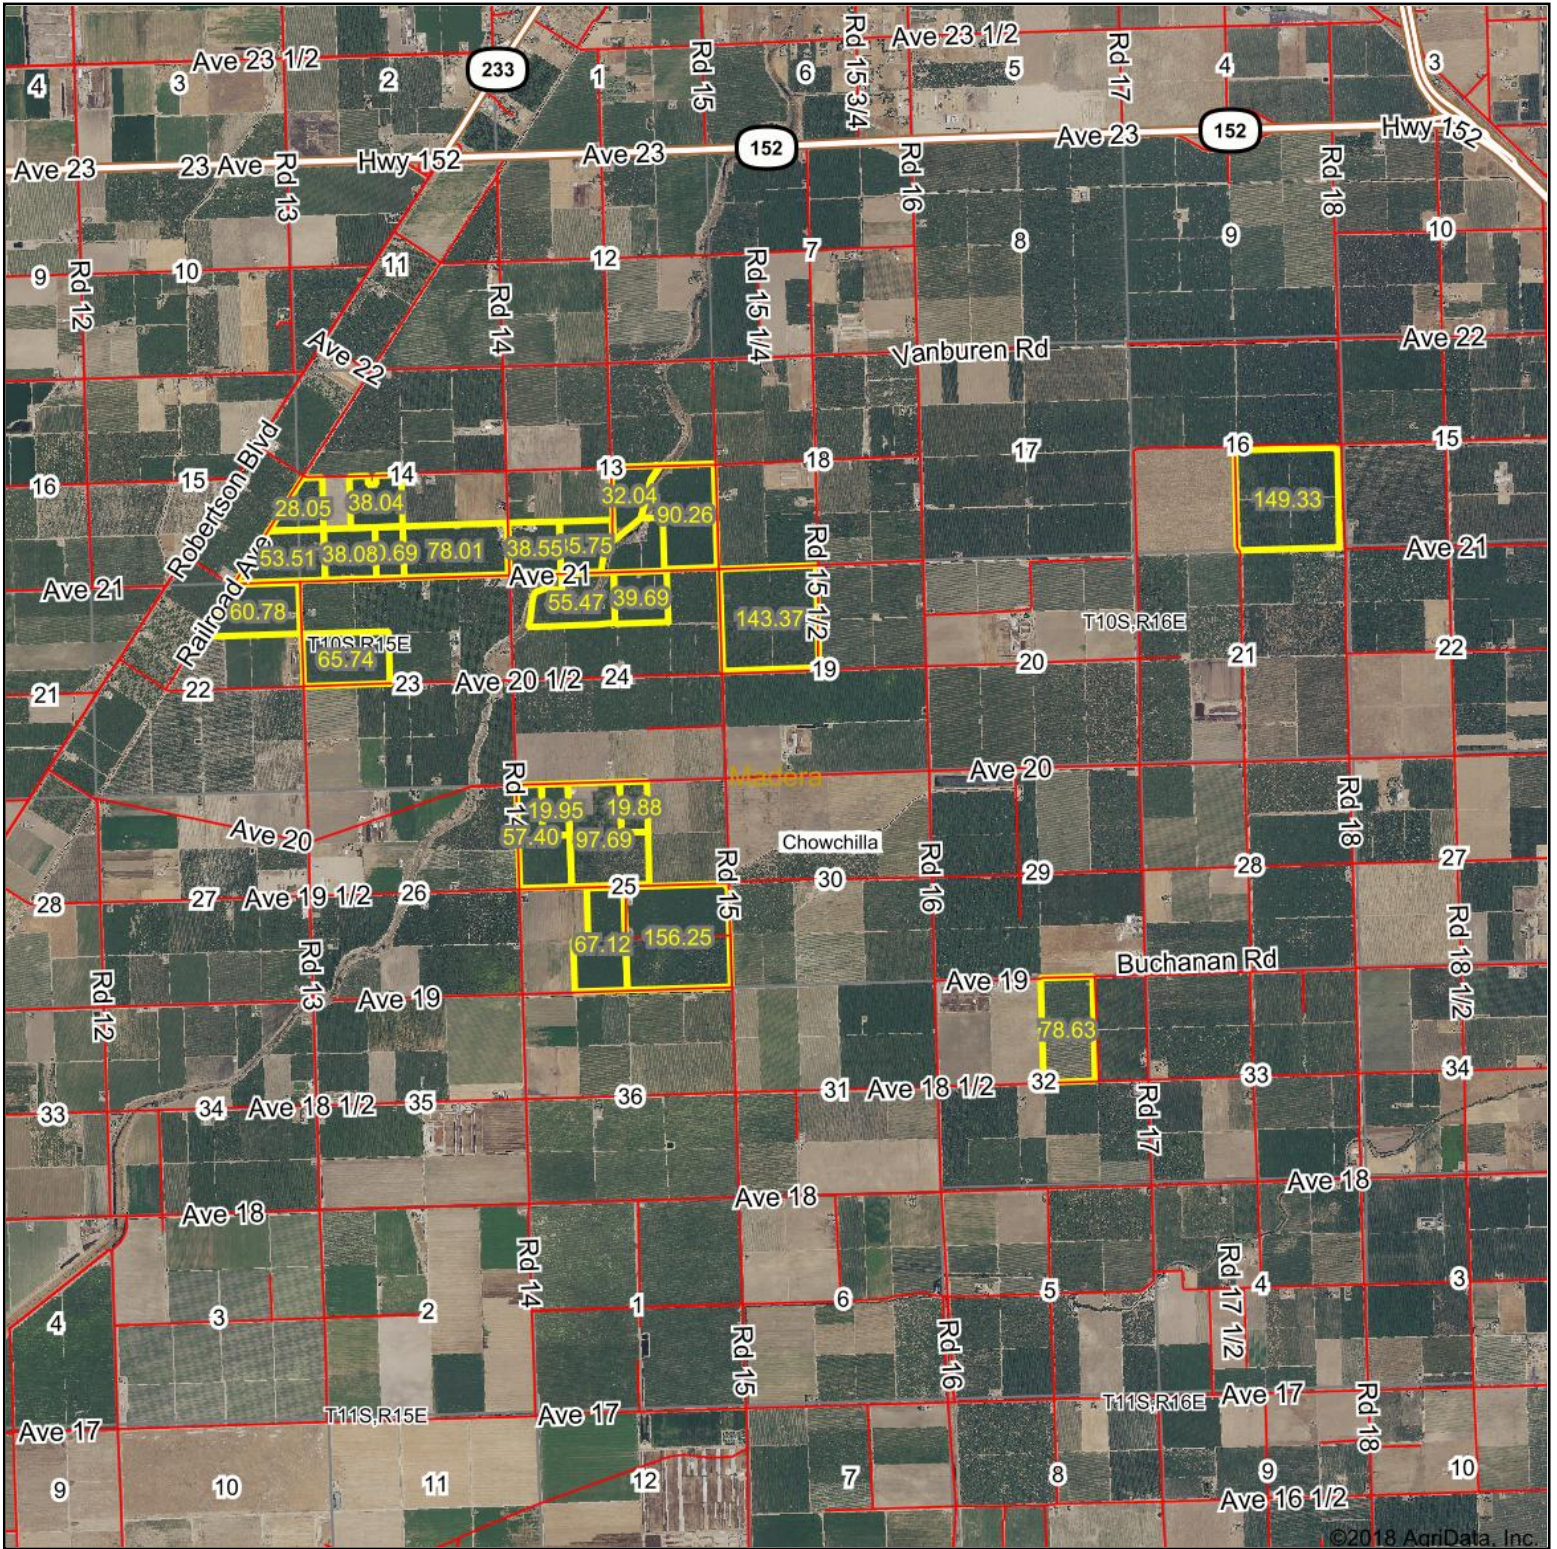

Chowchilla Aerial Map

©2018 AgriData, Inc.

map center: 37° 2' 24.28, -120° 16' 12

Maps Provided By:

30-10S-16E
Madera County
California

3/1/2018