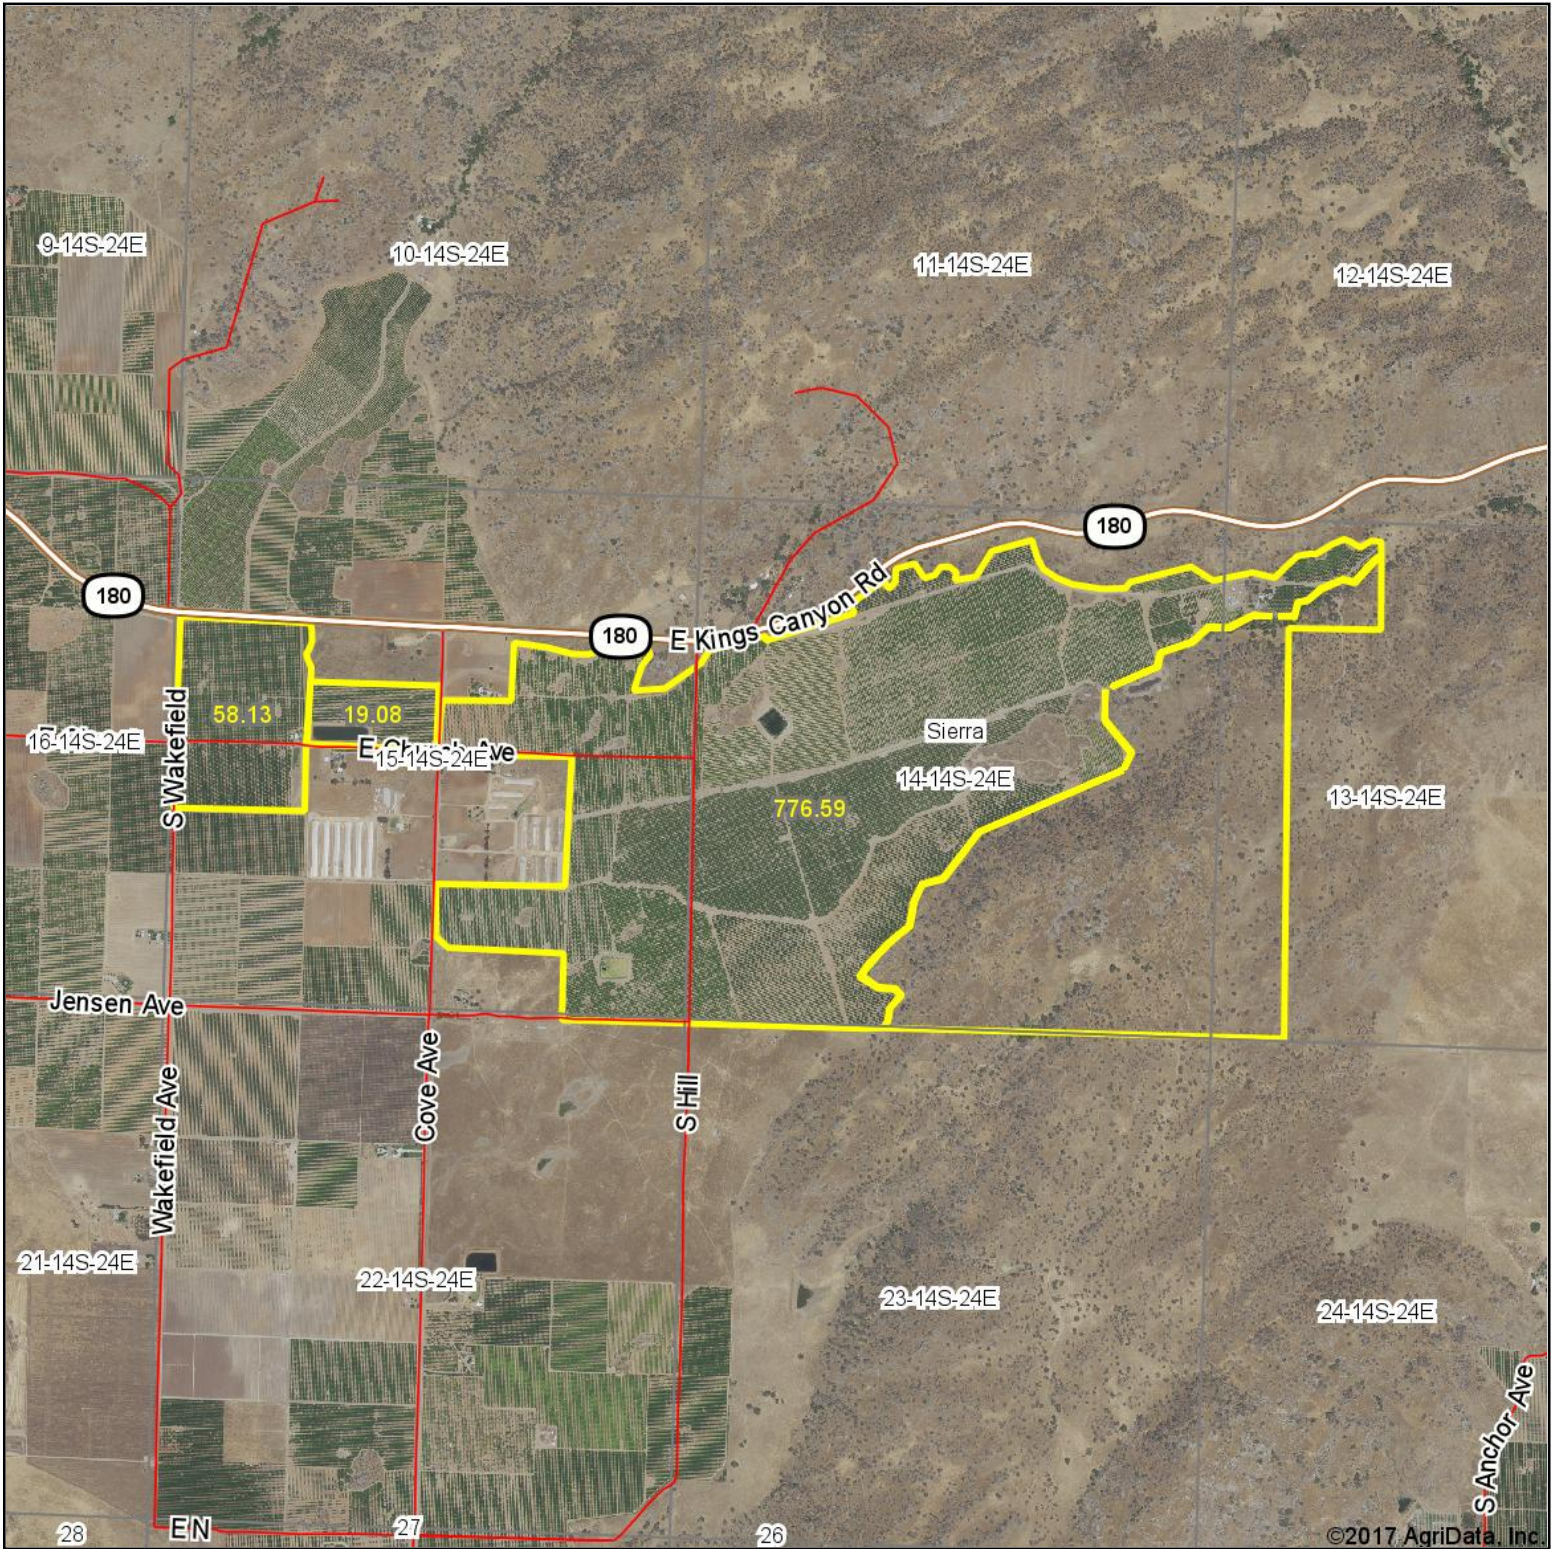

Cougar Aerial Map

map center: 36° 42' 41.07, -119° 20' 14.72

Maps Provided By:
surety
CUSTOMIZED ONLINE MAPPING
© AgriData, Inc. 2017 www.AgriDataInc.com

14-14S-24E
Fresno County
California

6/26/2017