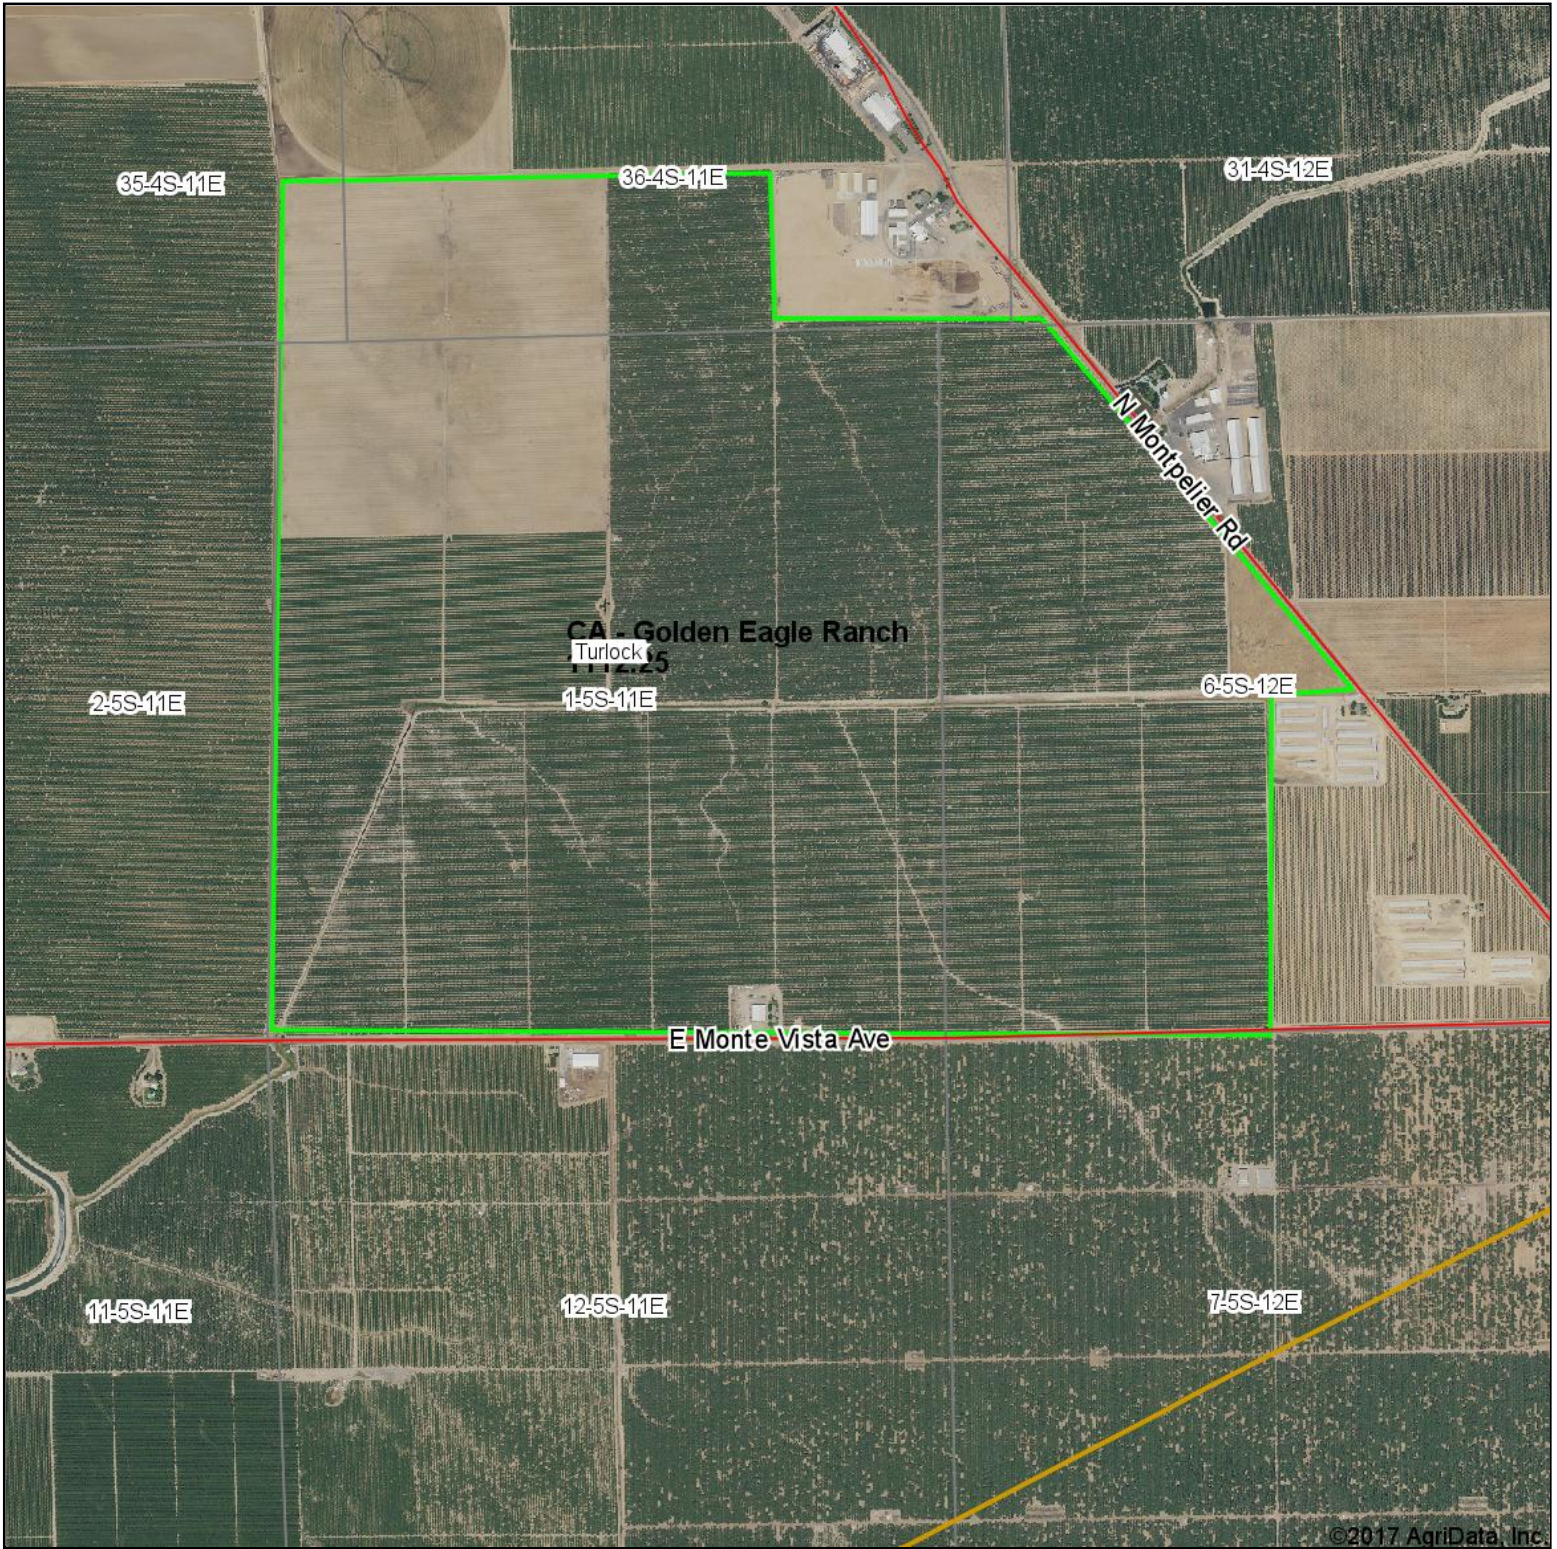

# Golden Eagle - North Aerial Map

©2017 AgriData, Inc.

map center: 37° 31' 36.28, -120° 42' 26.33

© AgriData, Inc. 2017 www.AgriDataInc.com

**1-5S-11E**  
**Stanislaus County**  
**California**

1/24/2017