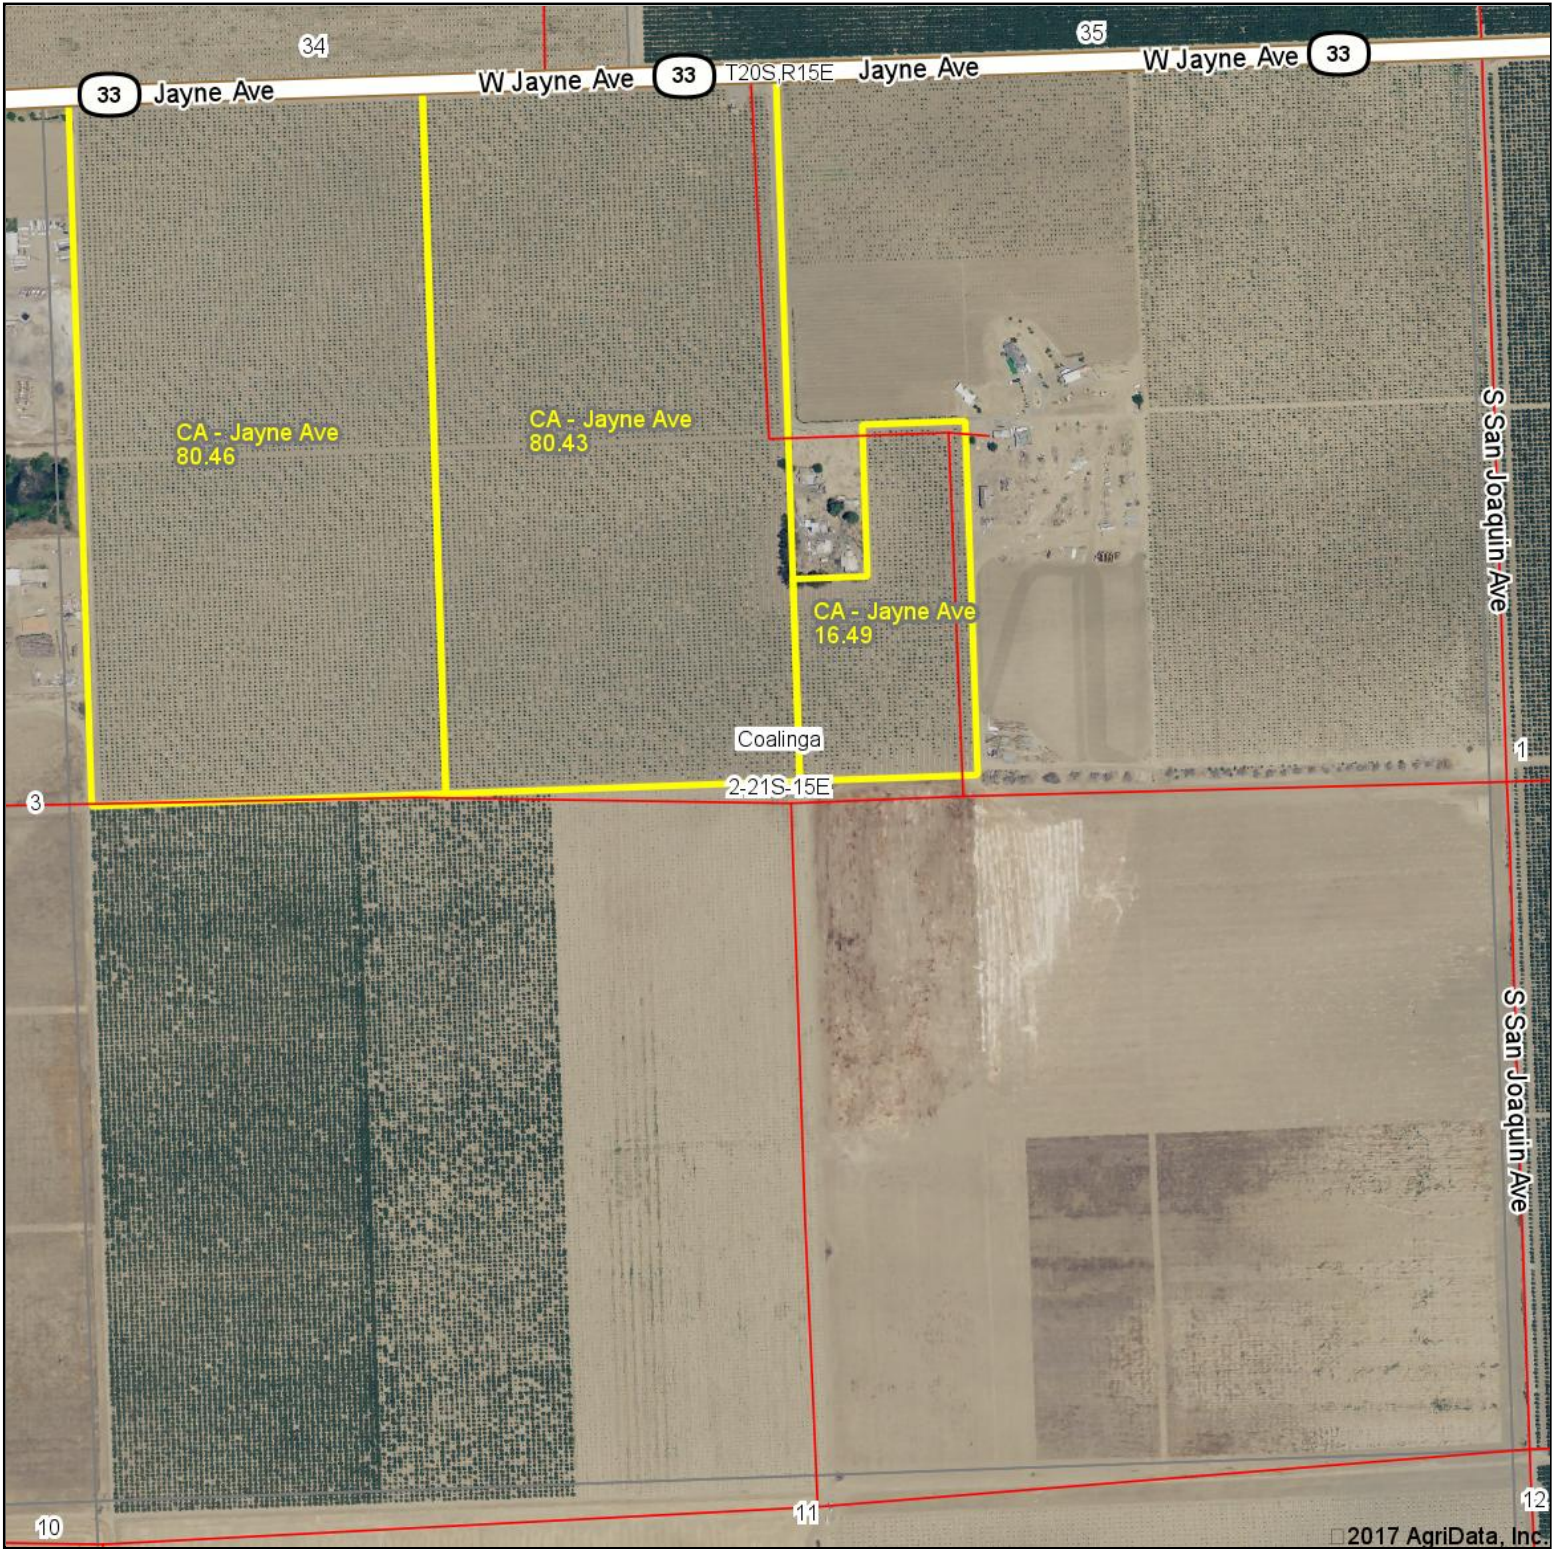

Jayne Ave Aerial Map

map center: 36° 7' 46.26, -120° 19' 1.92

Maps Provided By:

© AgriData, Inc. 2017

www.AgriDataInc.com

2-21S-15E
Fresno County
California

3/24/2017