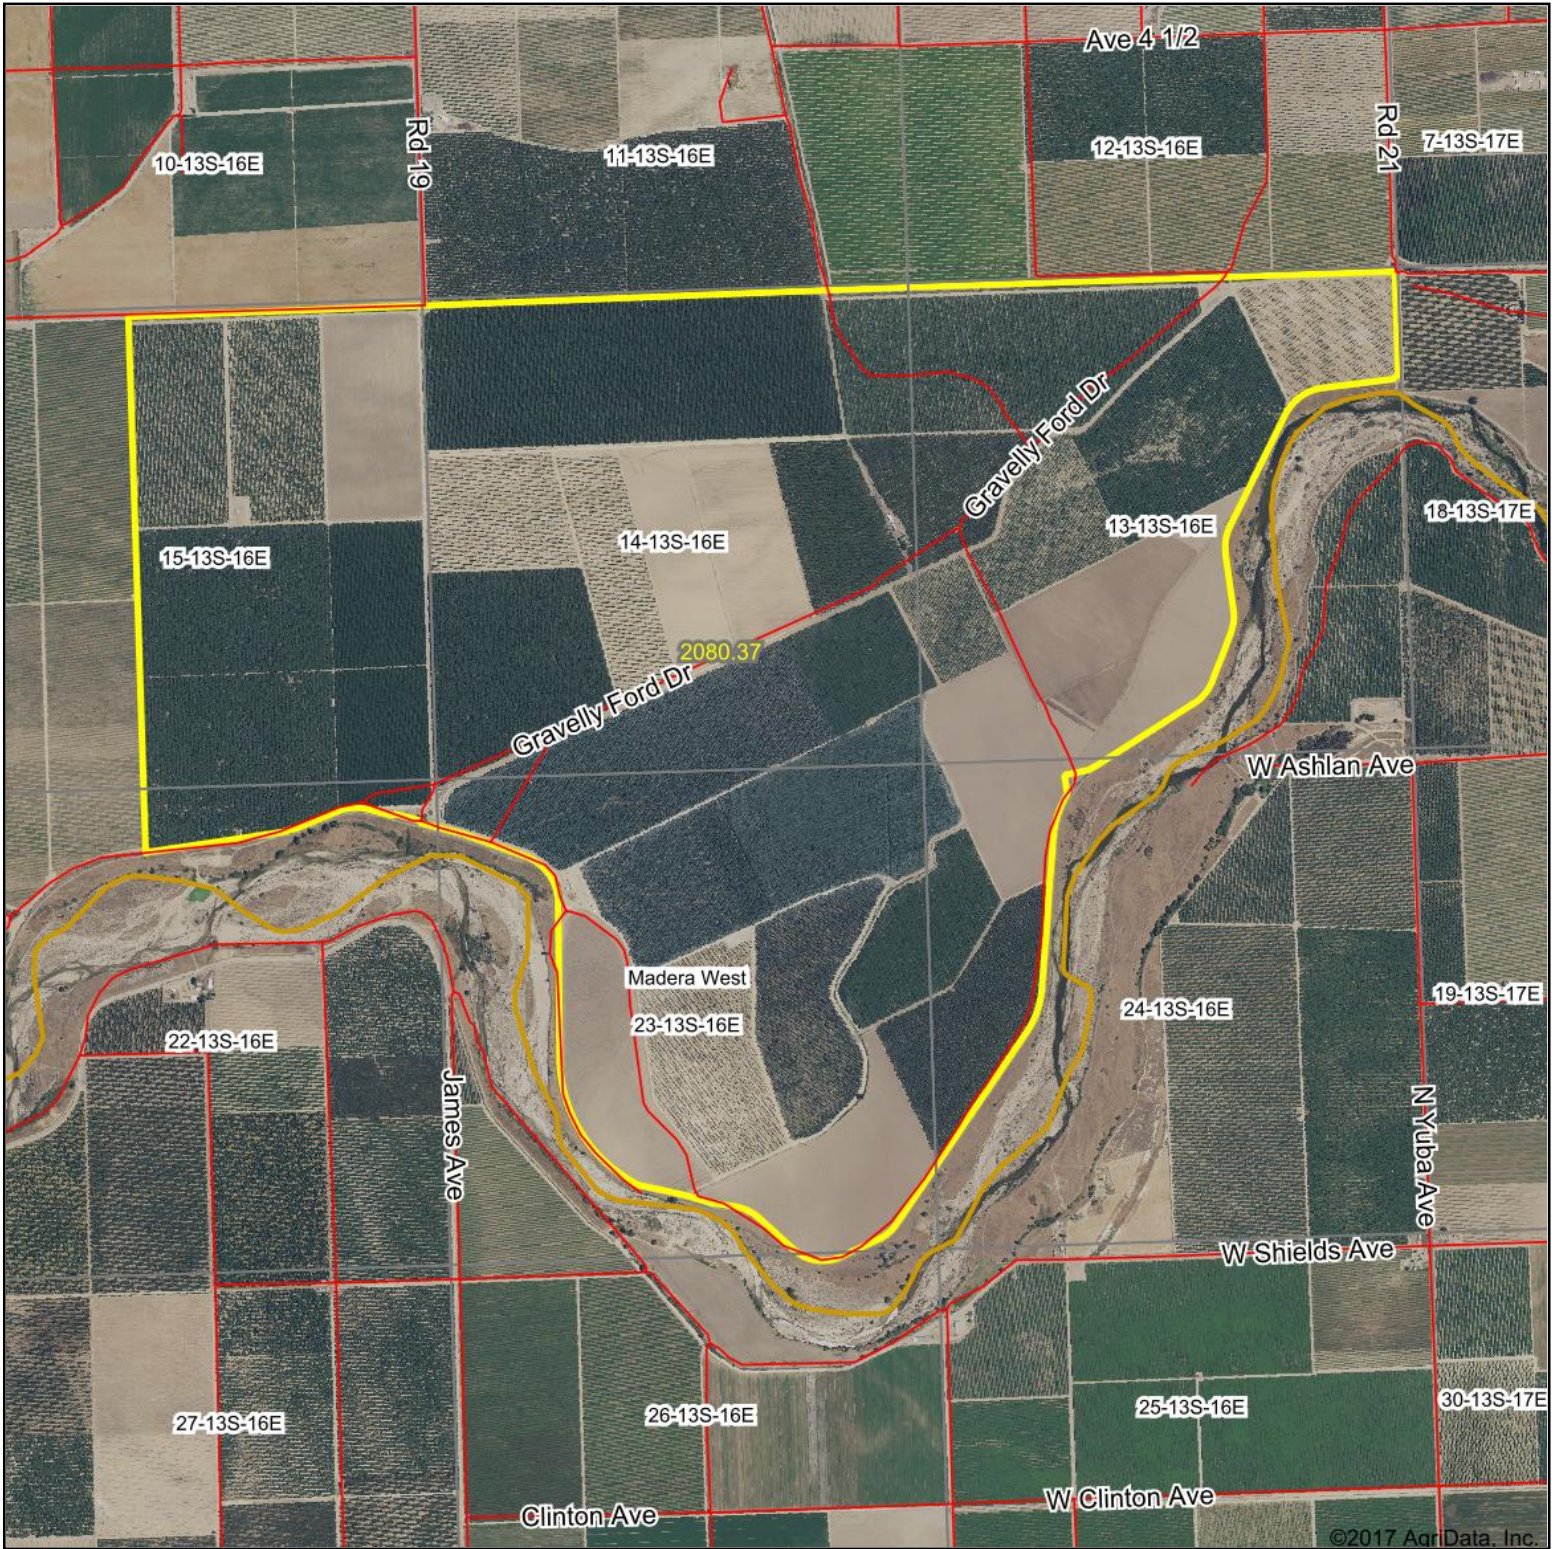

KG Aerial Map

©2017 AgriData, Inc.

map center: 36° 47' 34.93, -120° 11' 32.74

Maps Provided By:

CUSTOMIZED ONLINE MAPPING
© AgriData, Inc. 2017 www.AgriDataInc.com

23-13S-16E
Madera County
California

1/17/2018