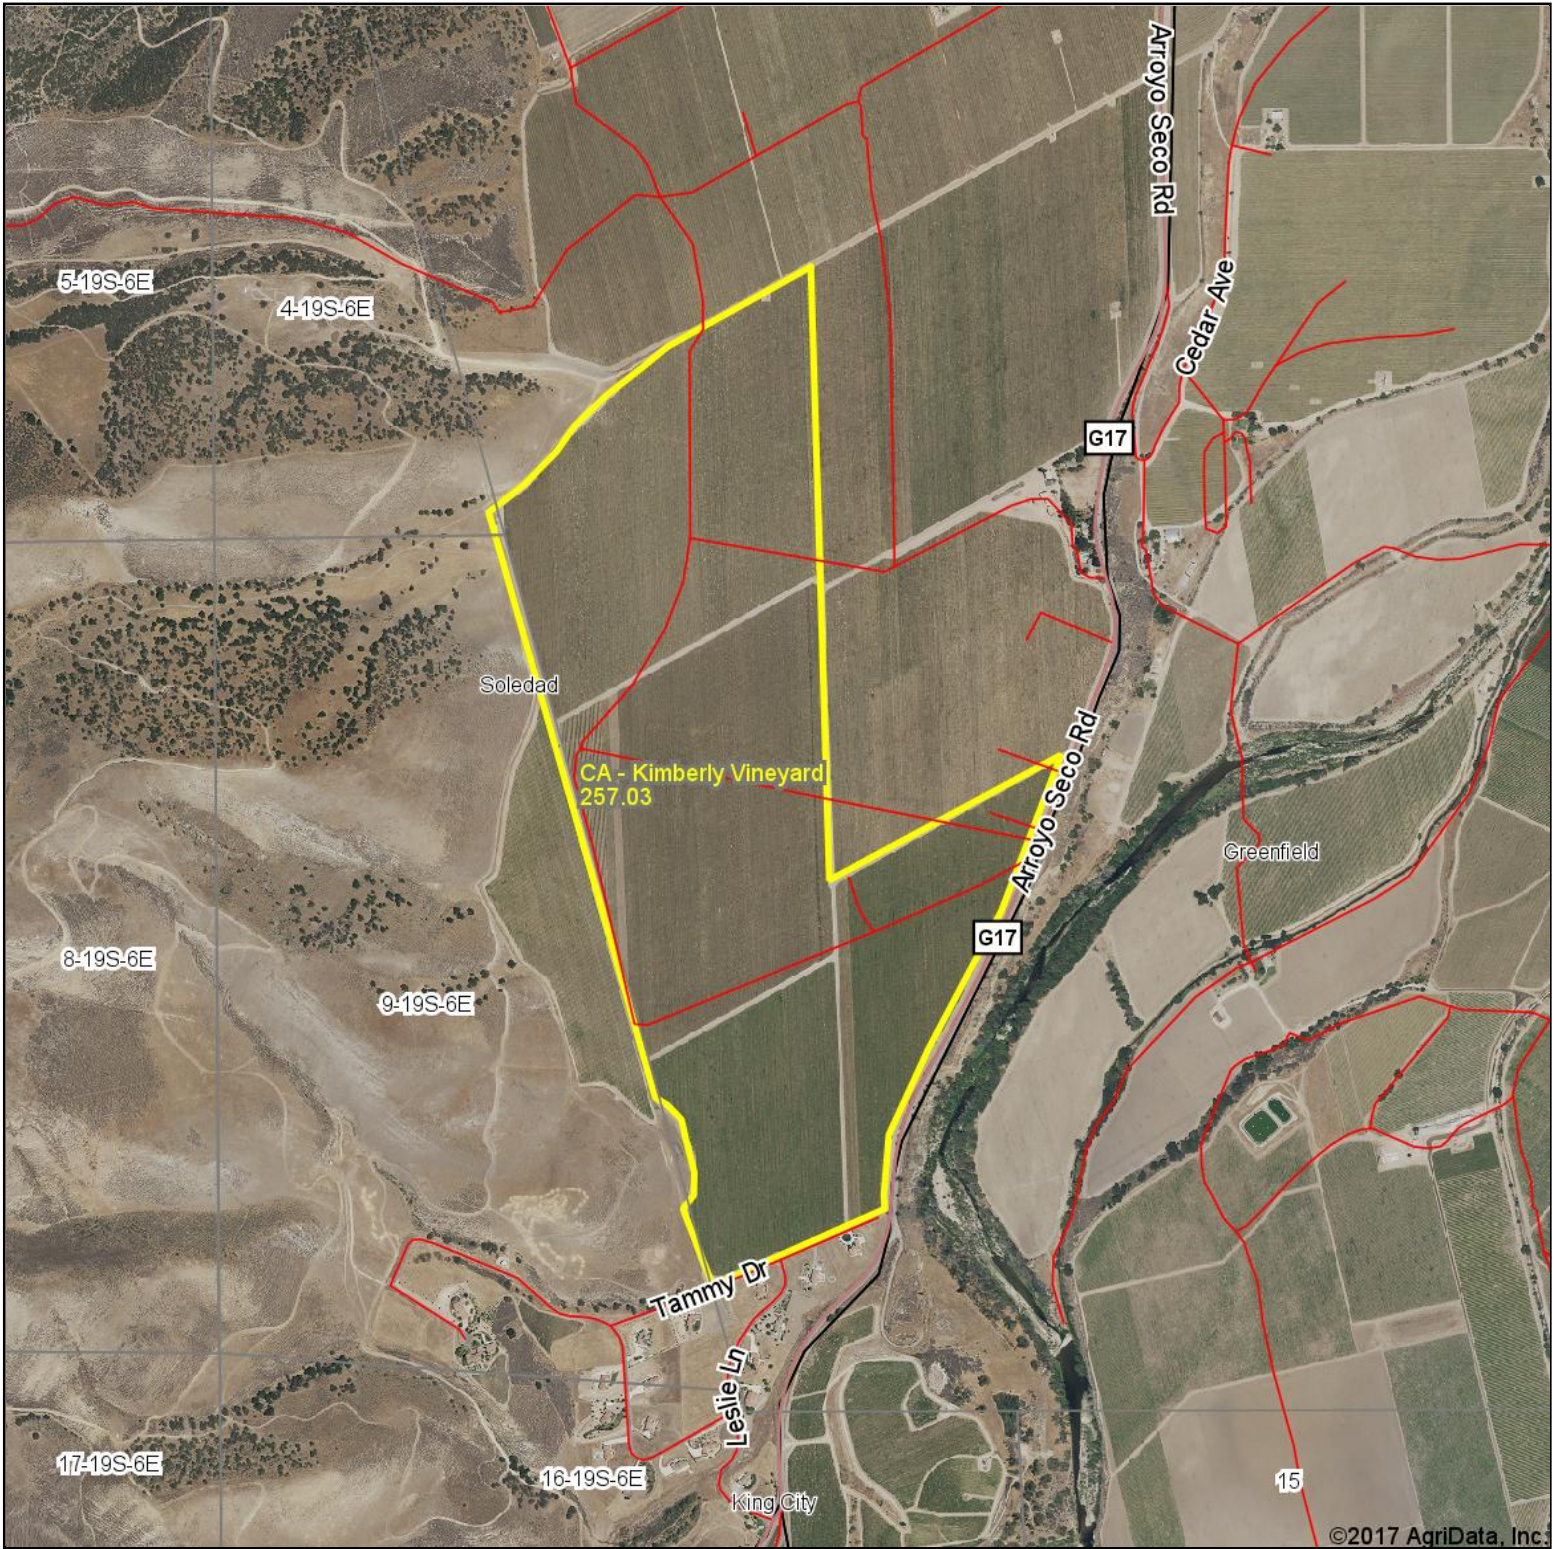

Kimberly Vineyard Aerial Map

©2017 AgriData, Inc.

map center: 36° 17' 45.59, -121° 19' 13.4

Monterey County
California

1/24/2017