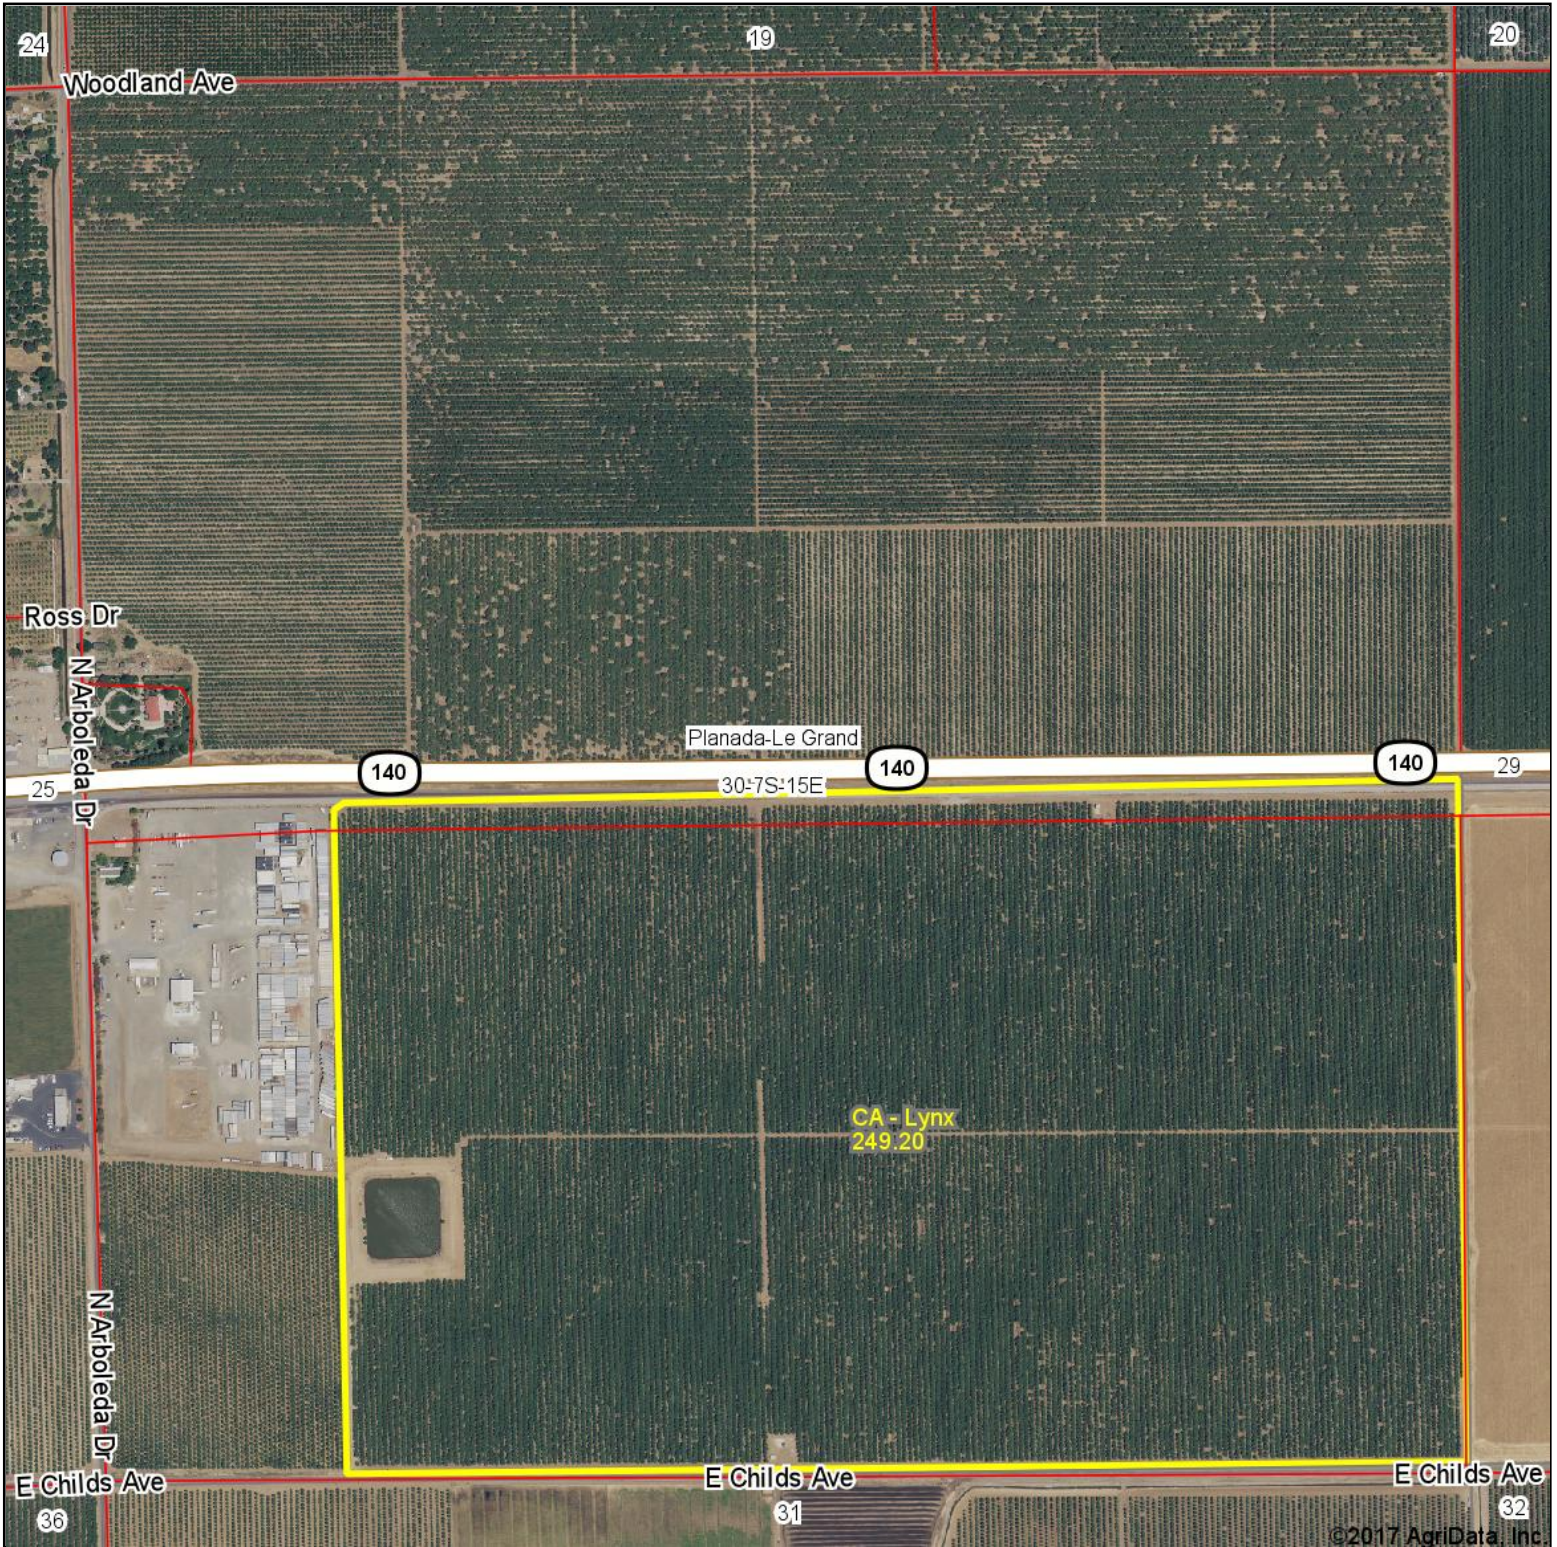

Lynx Aerial Map

map center: 37° 17' 45.17, -120° 22' 12.07

Maps Provided By:

© AgriData, Inc. 2017

www.AgriDataInc.com

30-7S-15E
Merced County
California

2/1/2017