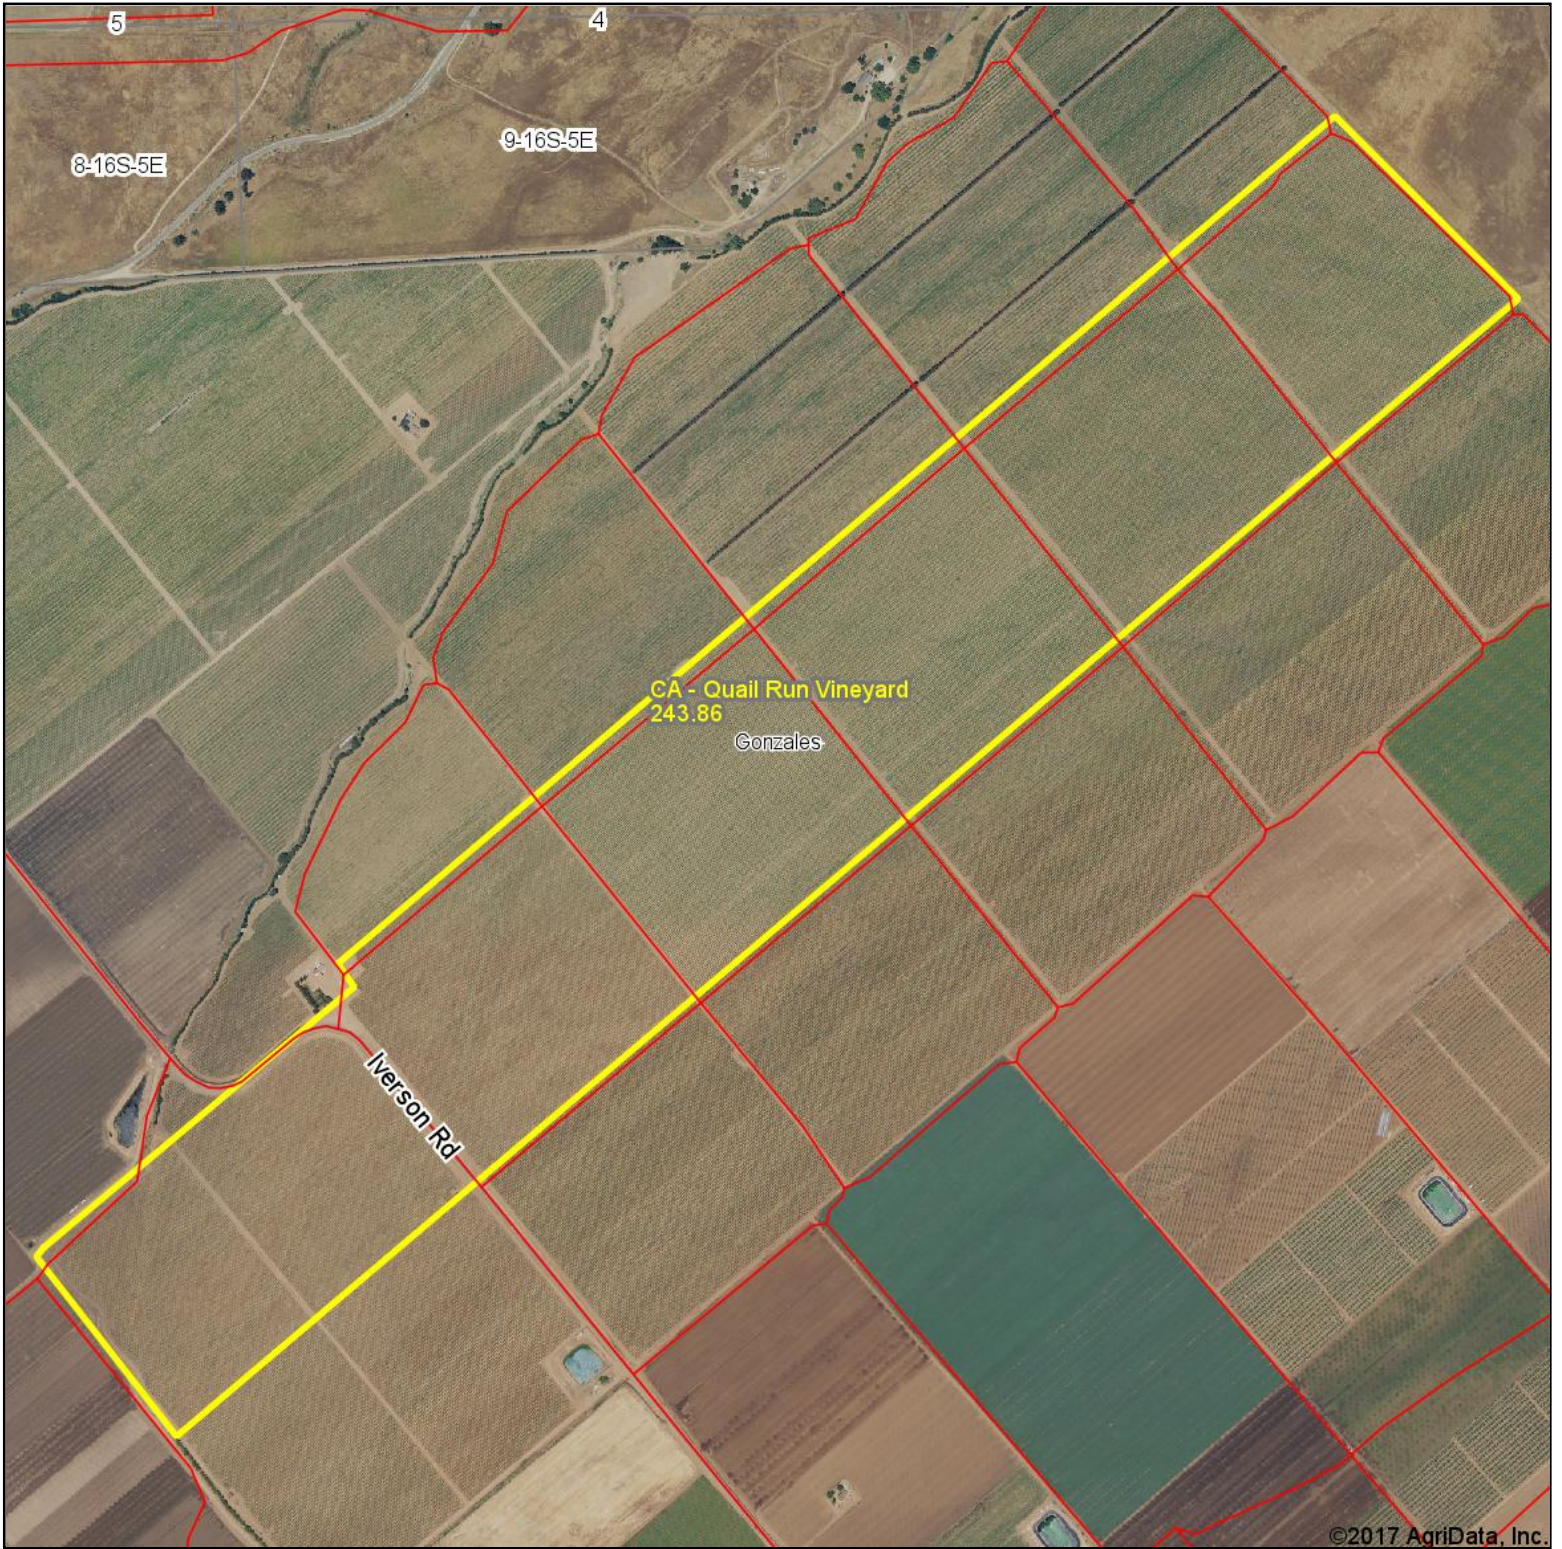

Quail Run Vineyard Aerial Map

map center: 36° 33' 5.84, -121° 25' 39.4

Maps Provided By:

© AgriData, Inc. 2017 www.AgriDataInc.com

Monterey County
California

1/24/2017