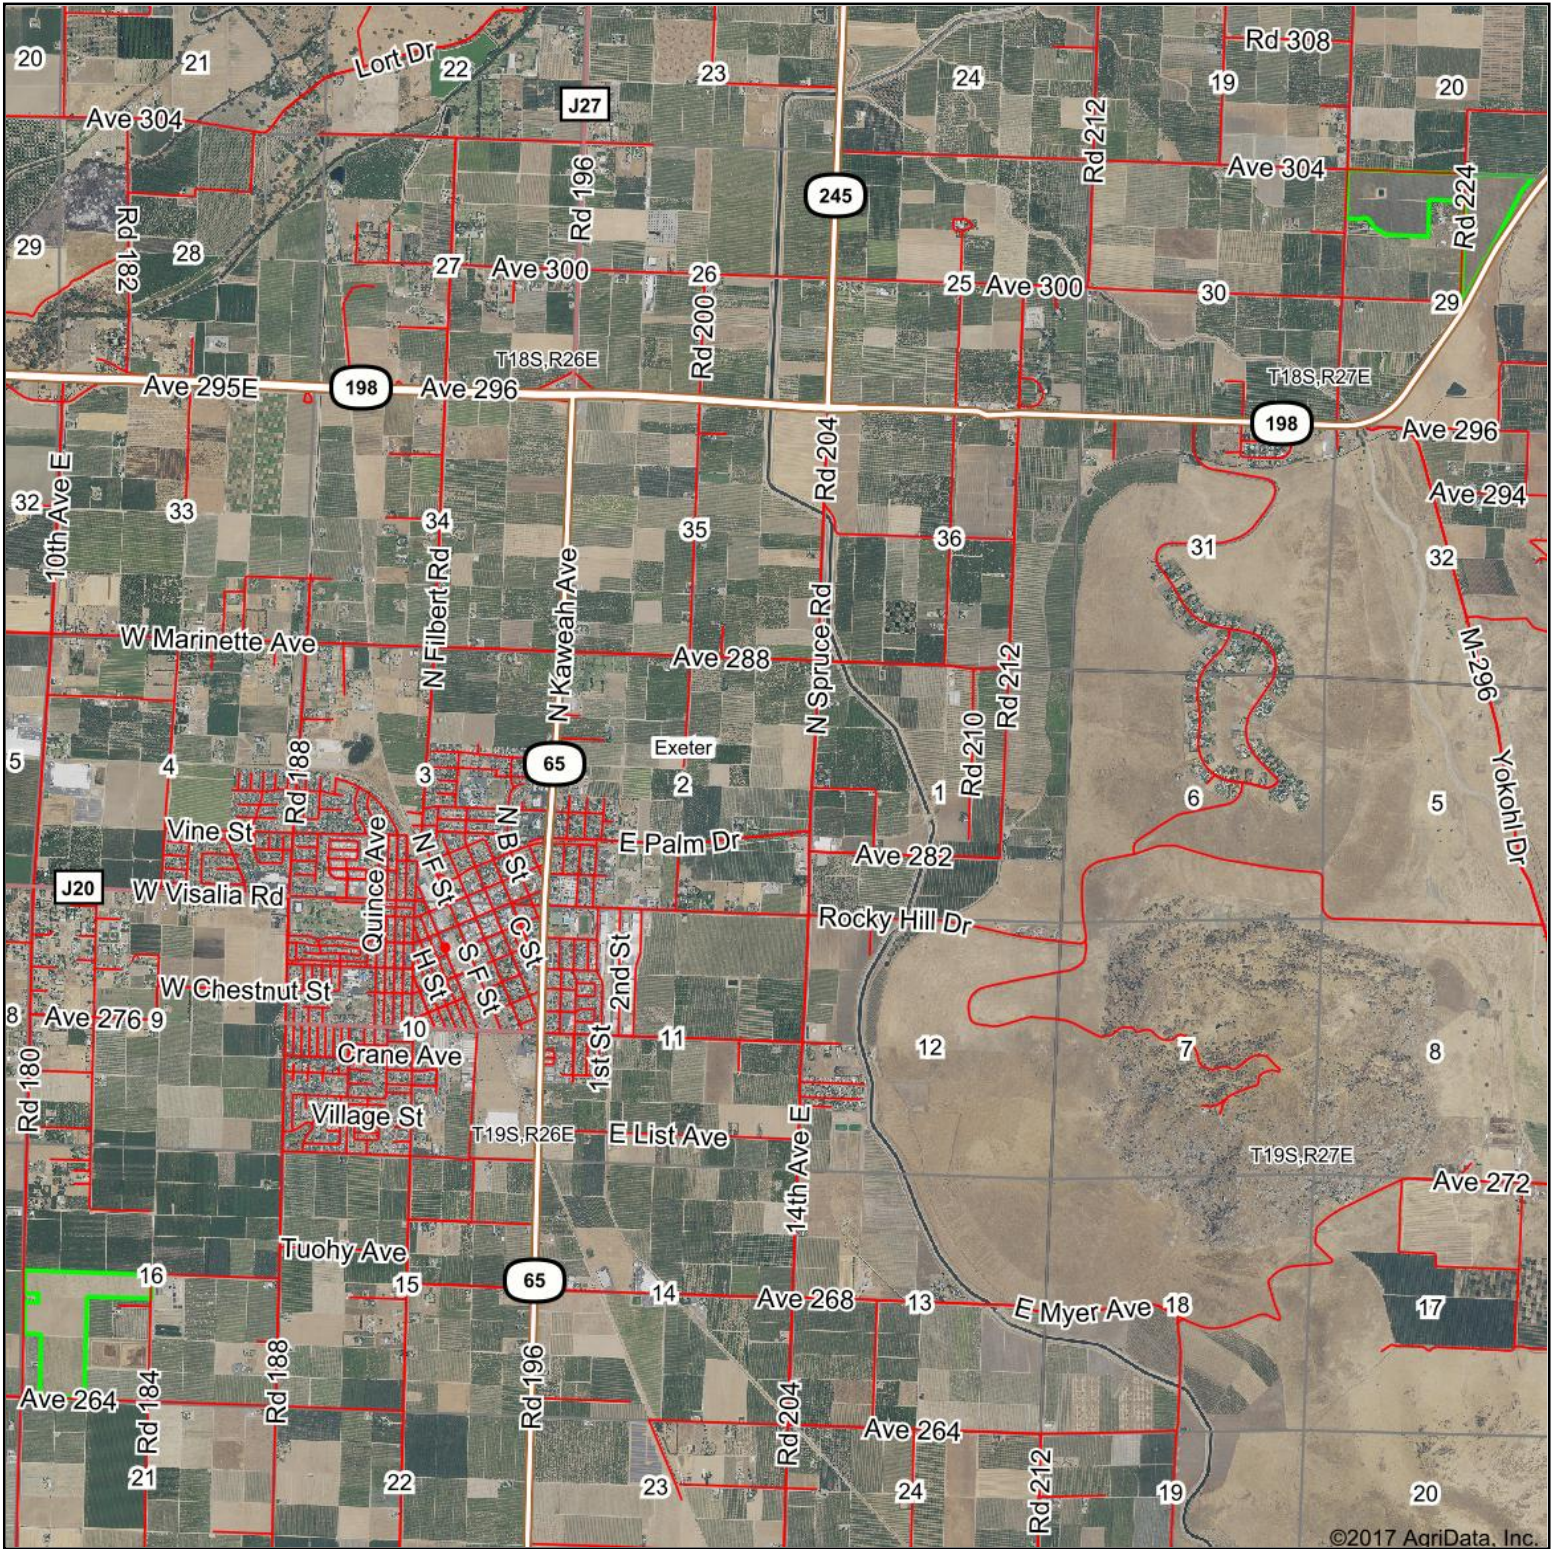

Roadrunner Ranch Aerial Map

map center: 36° 18' 17.15, -119° 7' 12.04

Maps Provided By:

© AgriData, Inc. 2017

www.AgriDataInc.com

2-19S-26E
Tulare County
California

8/30/2017