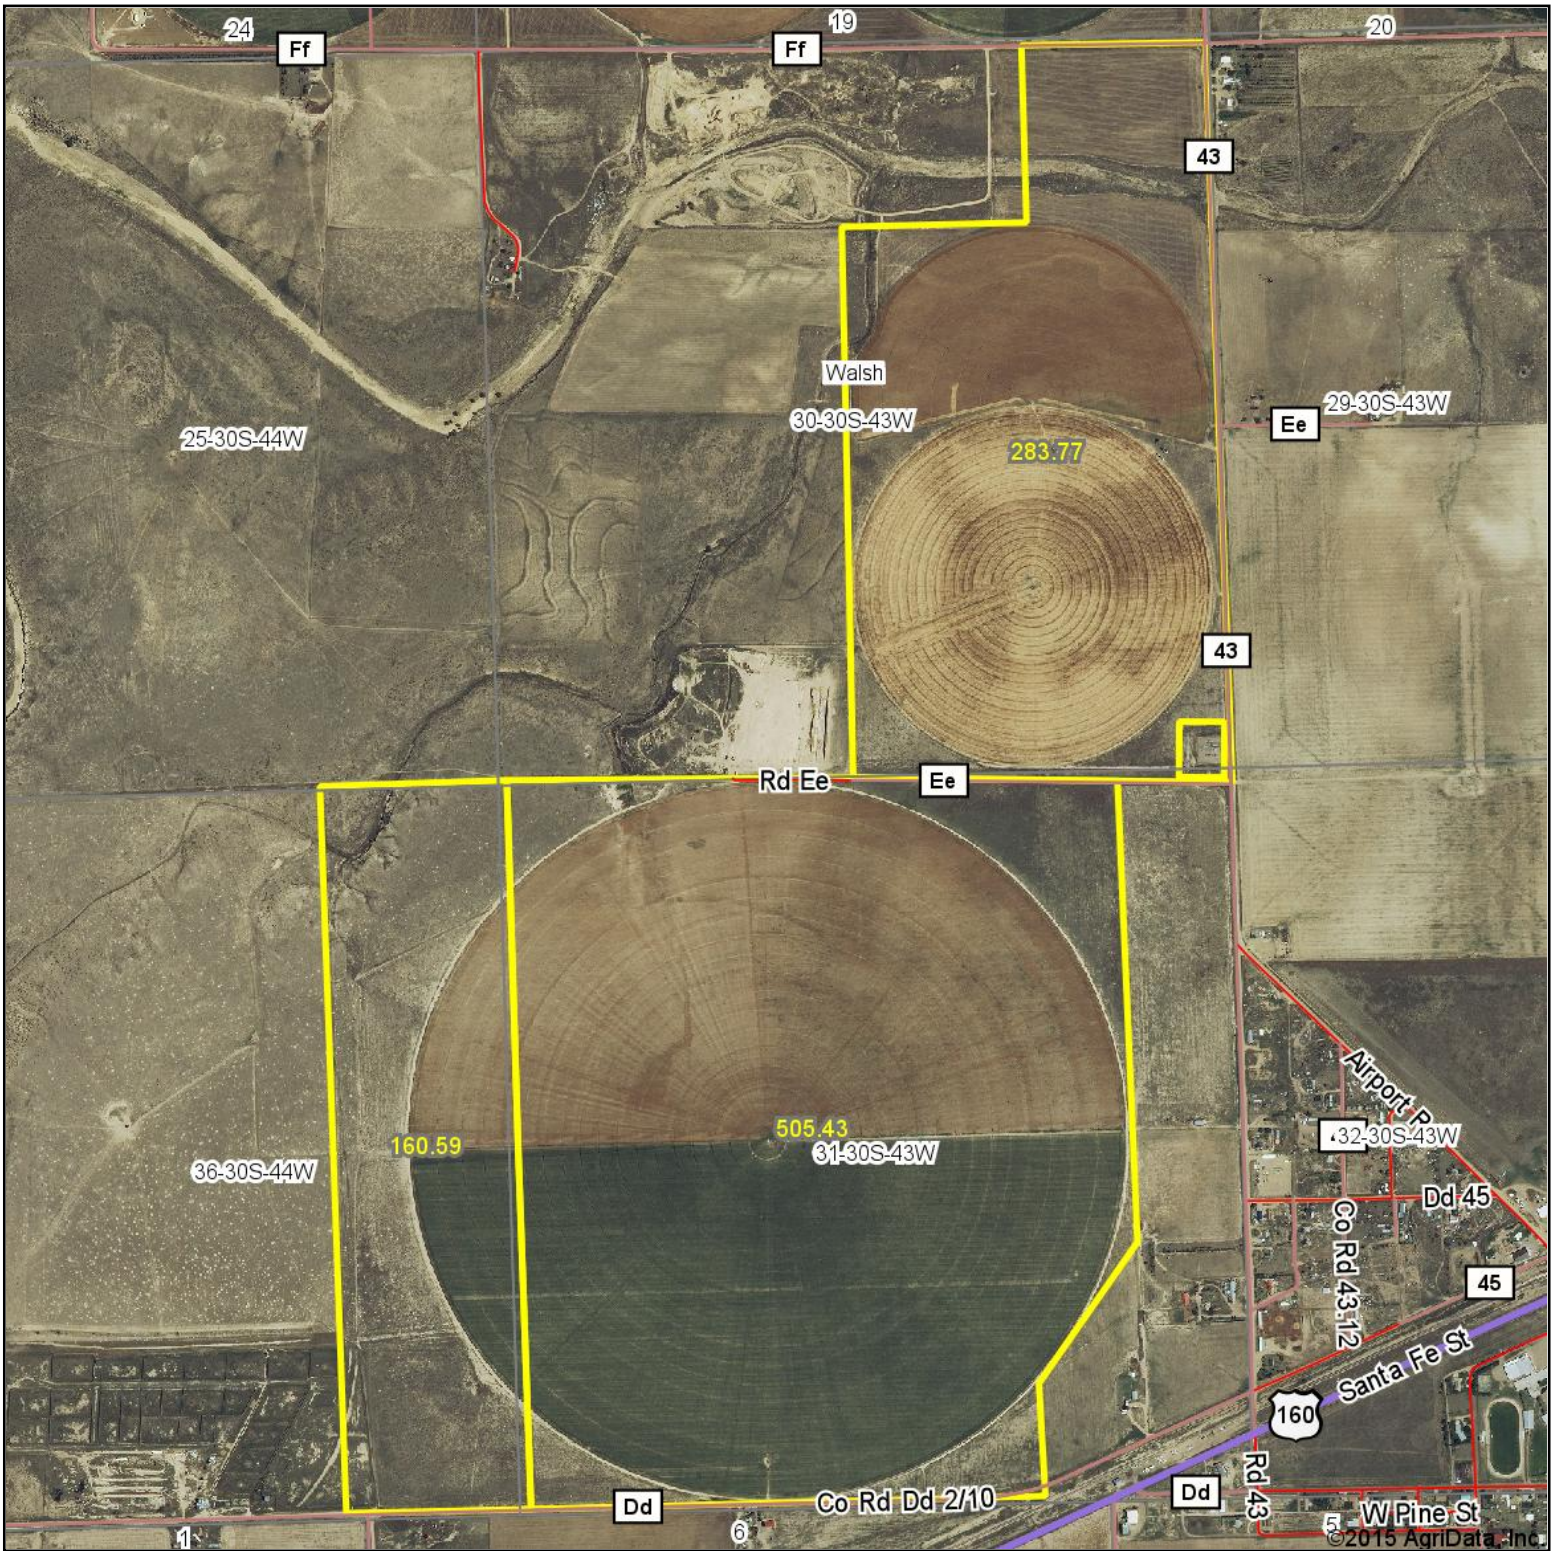

Aerial Map

Maps Provided By:

© AgriData, Inc. 2014

30-30S-43W
Baca County
Colorado

map center: 37° 23' 53.75, 102° 18' 10.88

scale: 18260

4/23/2015