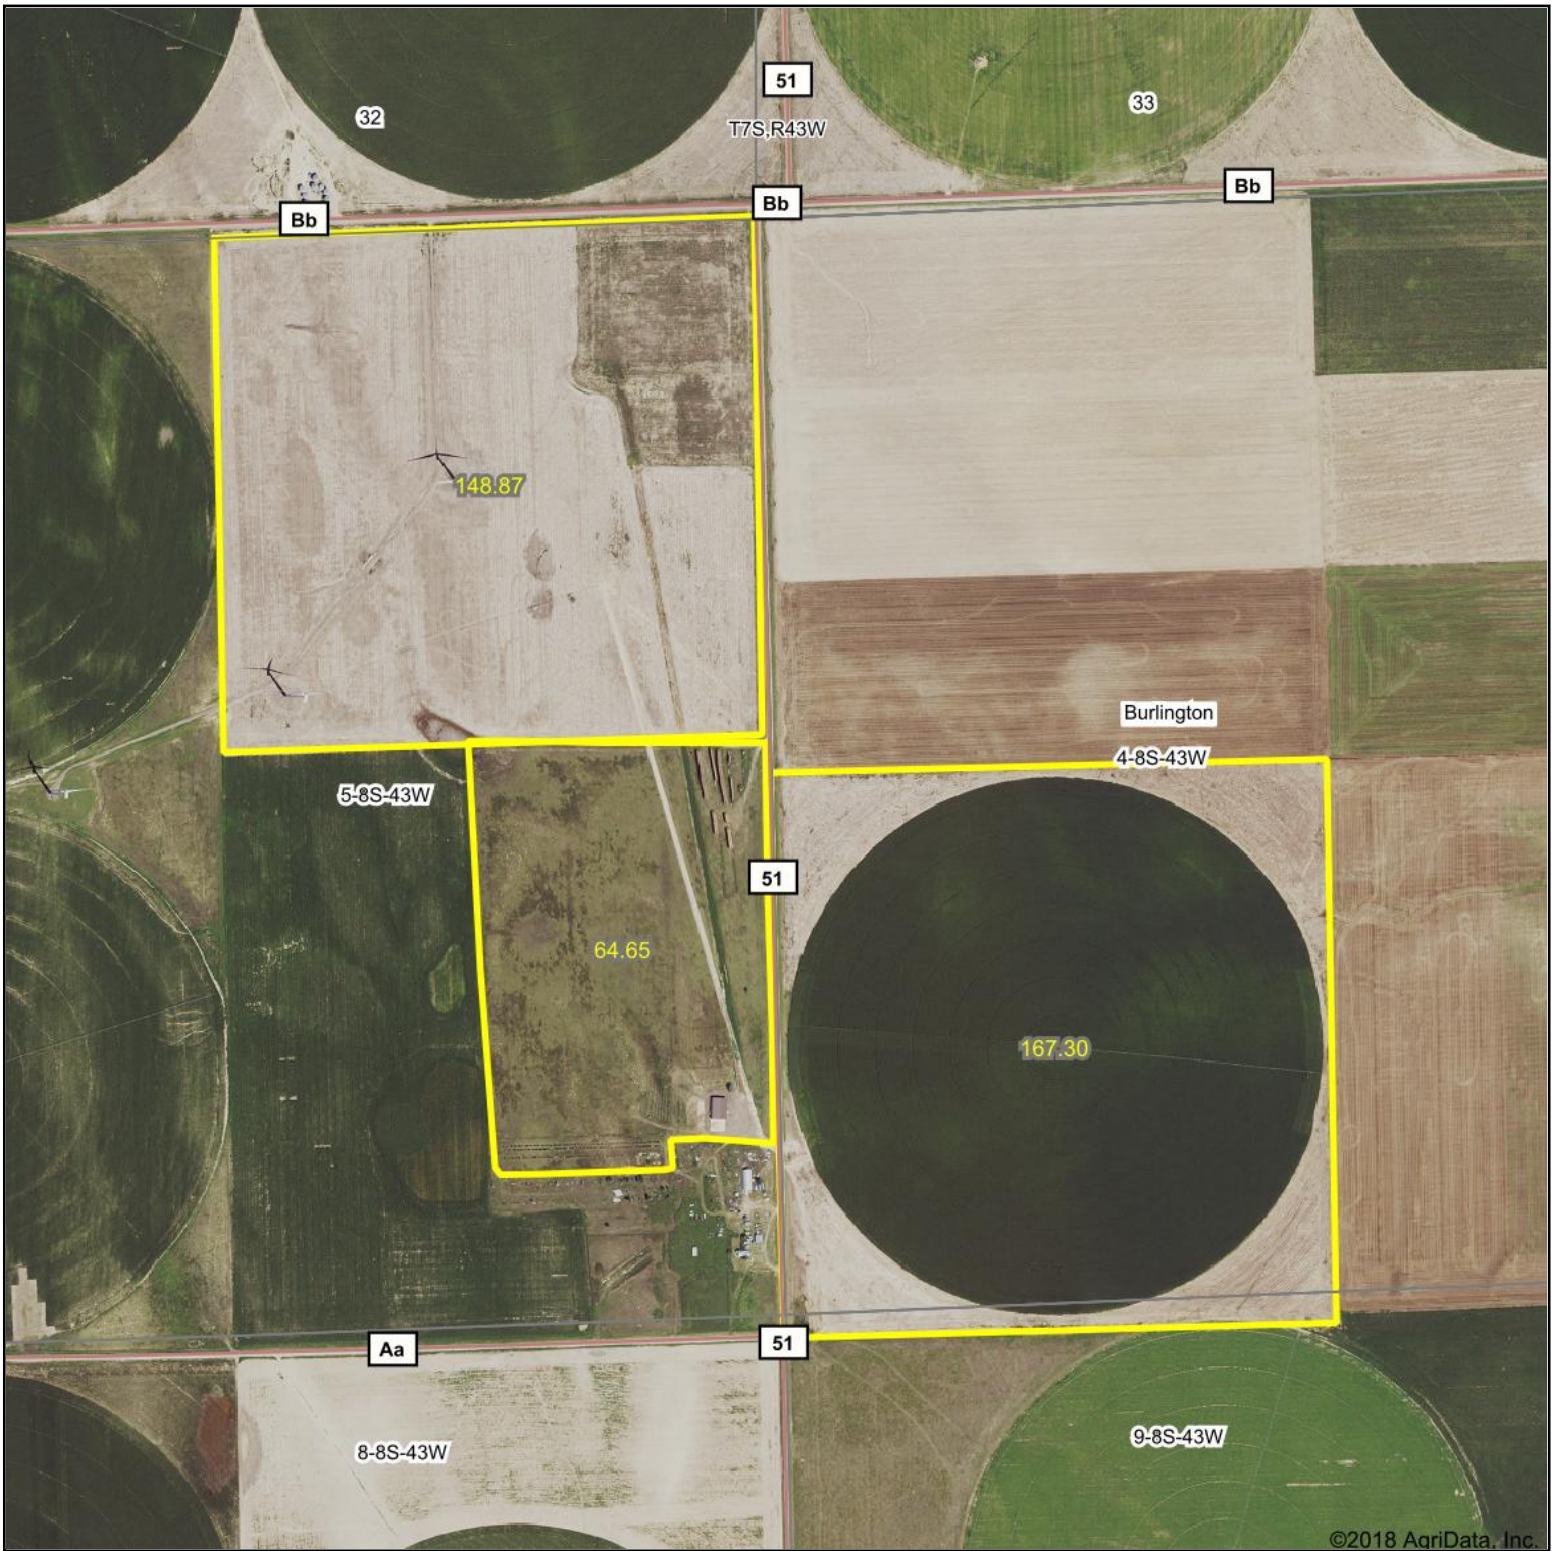

Bollwinkle Aerial Map

©2018 AgriData, Inc.

map center: 39° 22' 50.65, -102° 13' 19.34

4-8S-43W
Kit Carson County
Colorado

4/16/2018