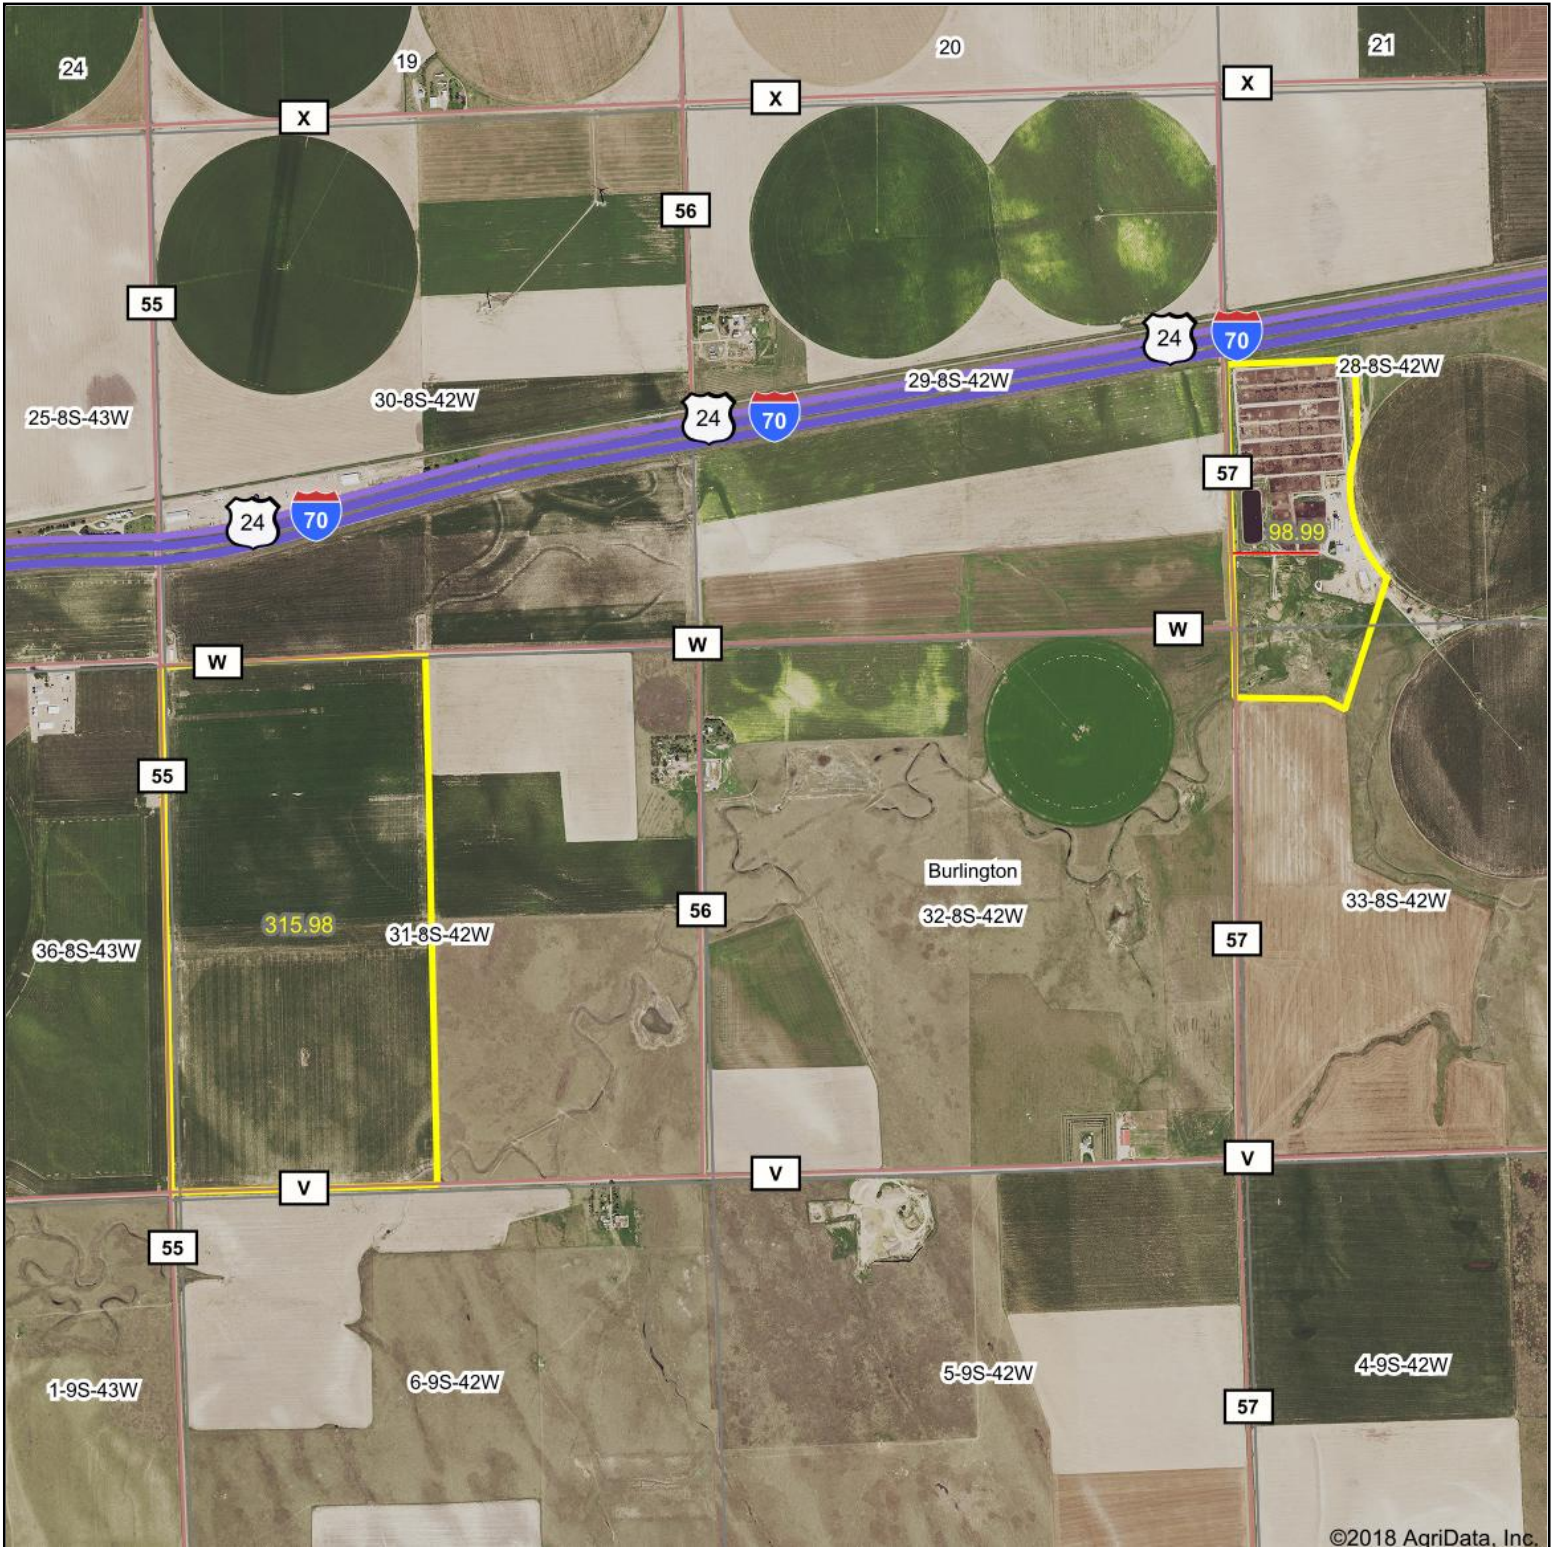

Burlington Feedlot Aerial Map

©2018 AgriData, Inc.

map center: 39° 18' 46.84, -102° 7' 35.31

Maps Provided By:

32-8S-42W
Kit Carson County
Colorado

2/20/2018