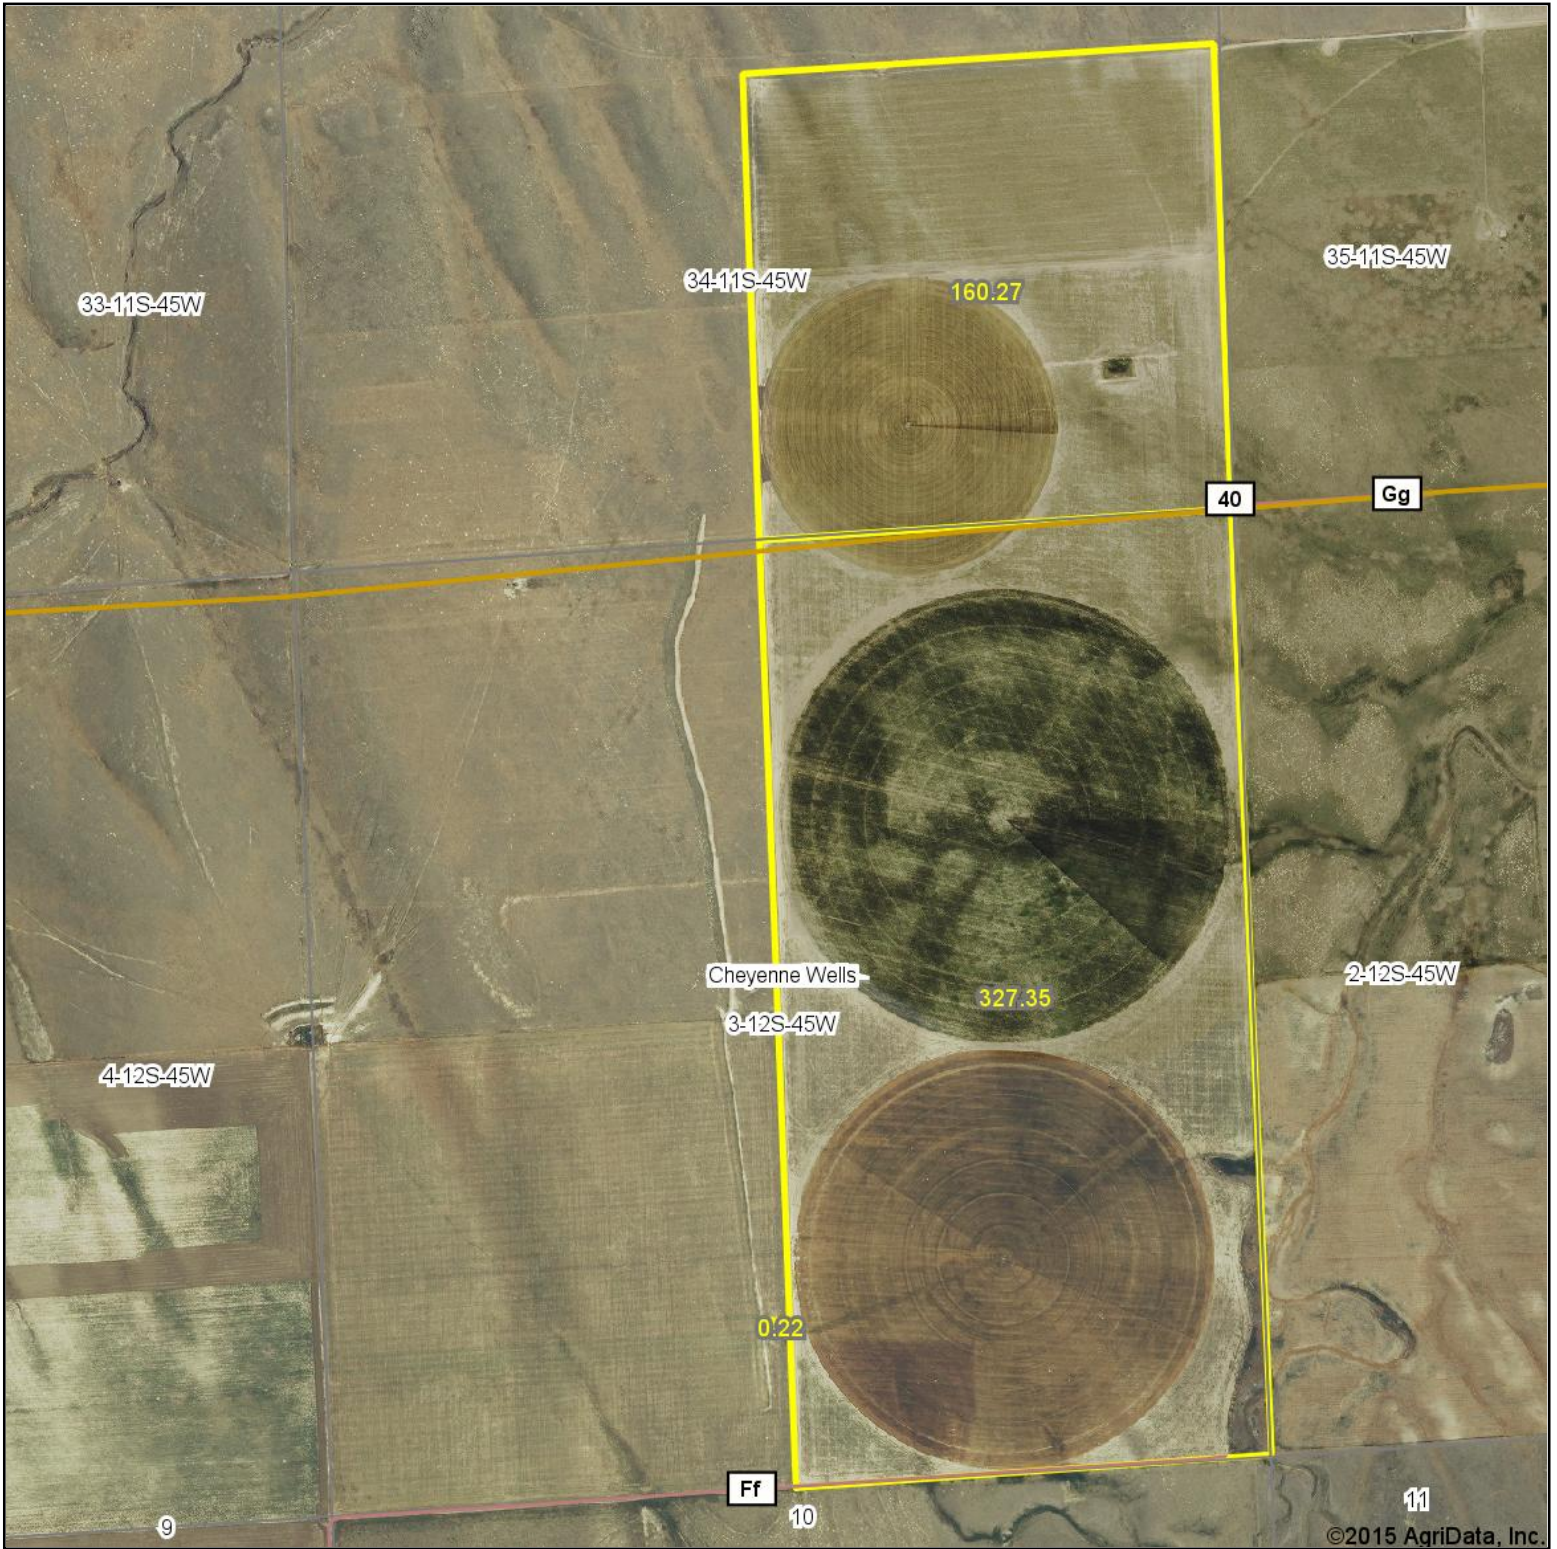

Aerial Map

Maps Provided By:

© AgriData, Inc. 2014 www.AgriDataInc.com

3-12S-45W
Cheyenne County
Colorado

map center: 39° 2' 23.84, 102° 26' 15.67

scale: 14289

4/23/2015