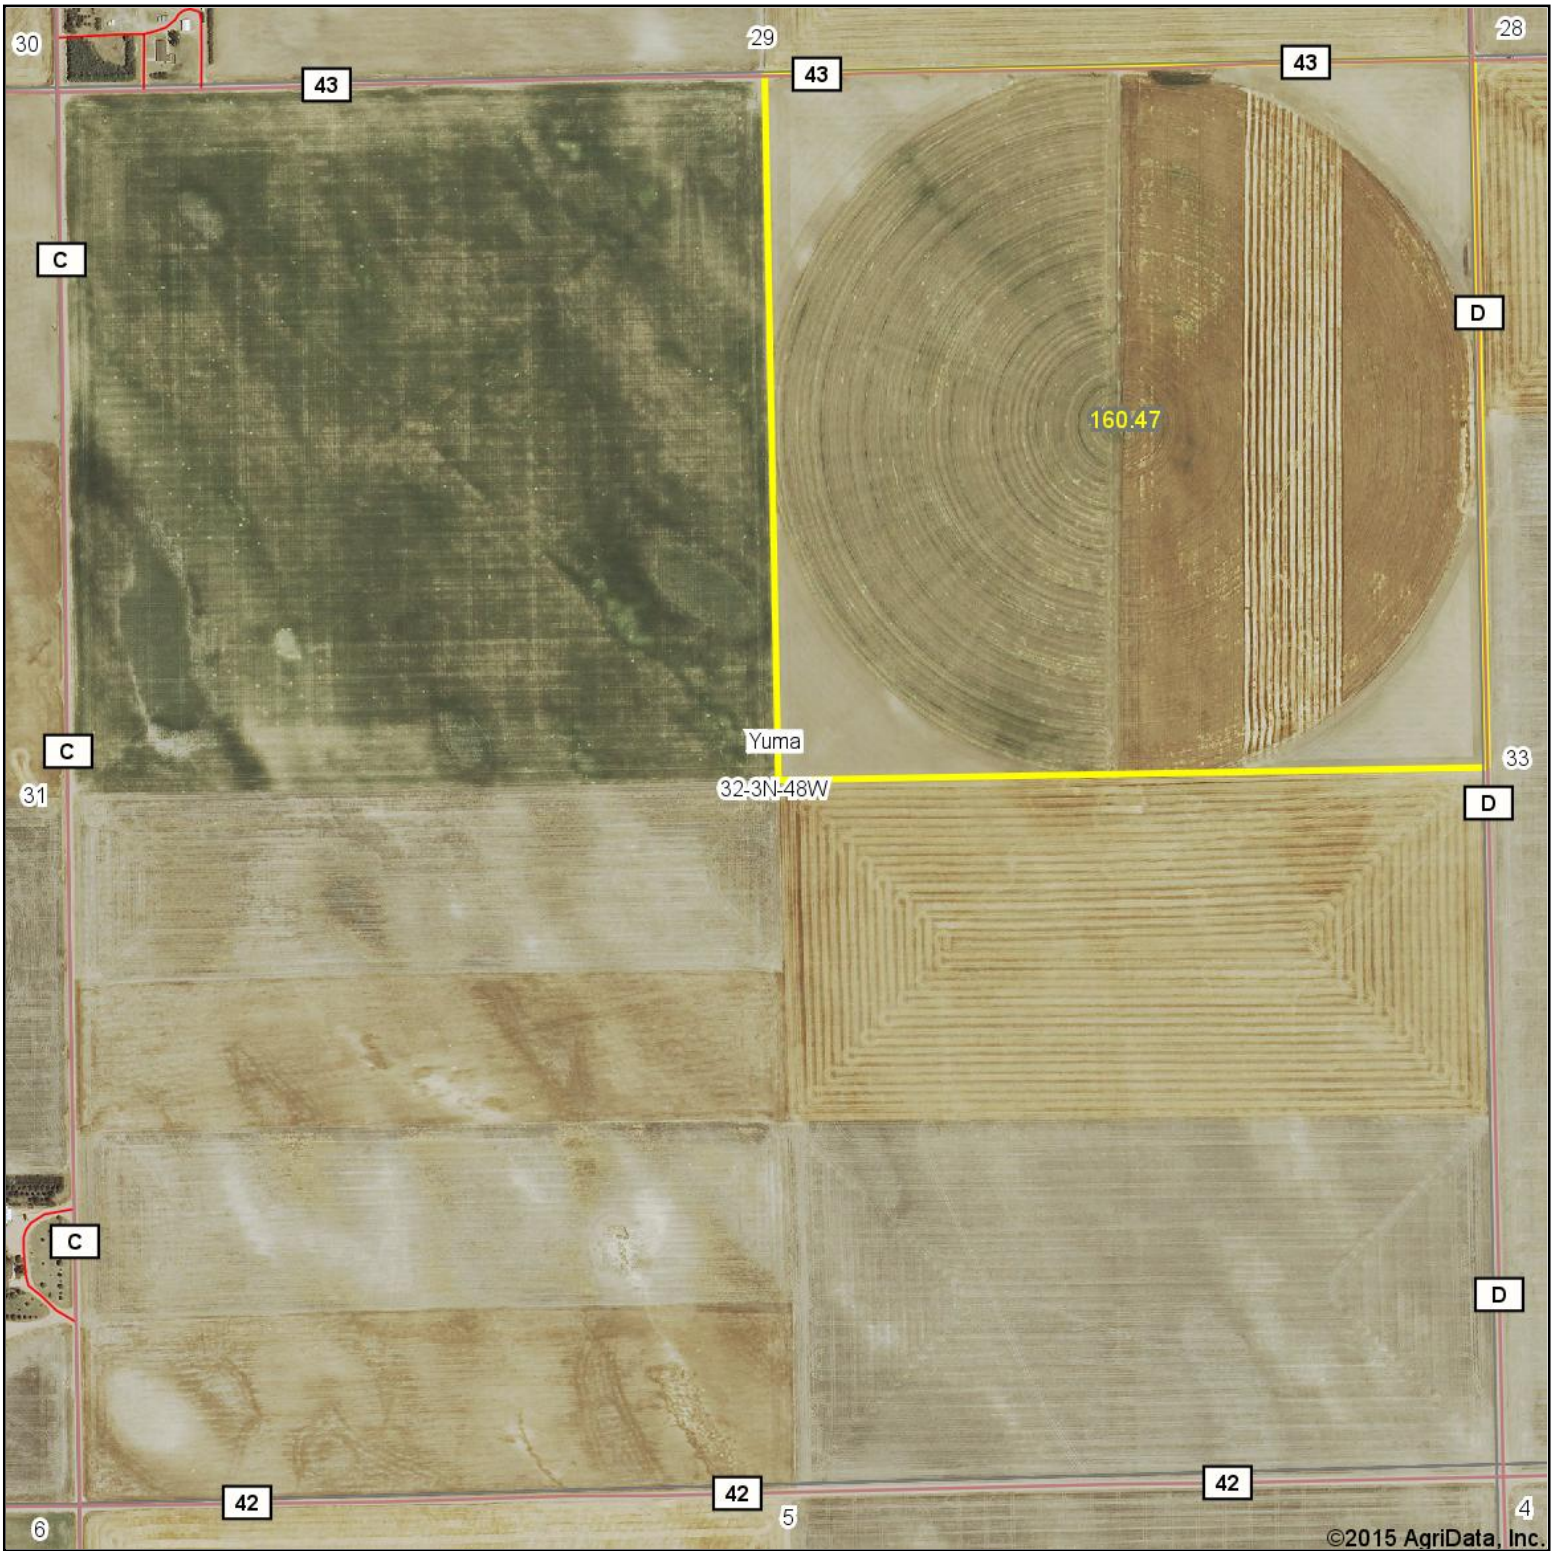

Aerial Map

©2015 AgriData, Inc.

Maps Provided By:

© AgriData, Inc. 2014 www.AgriDataInc.com

32-3N-48W
Yuma County
Colorado

map center: 40° 11' 0, 102° 45' 55.71

scale: 9468

4/23/2015