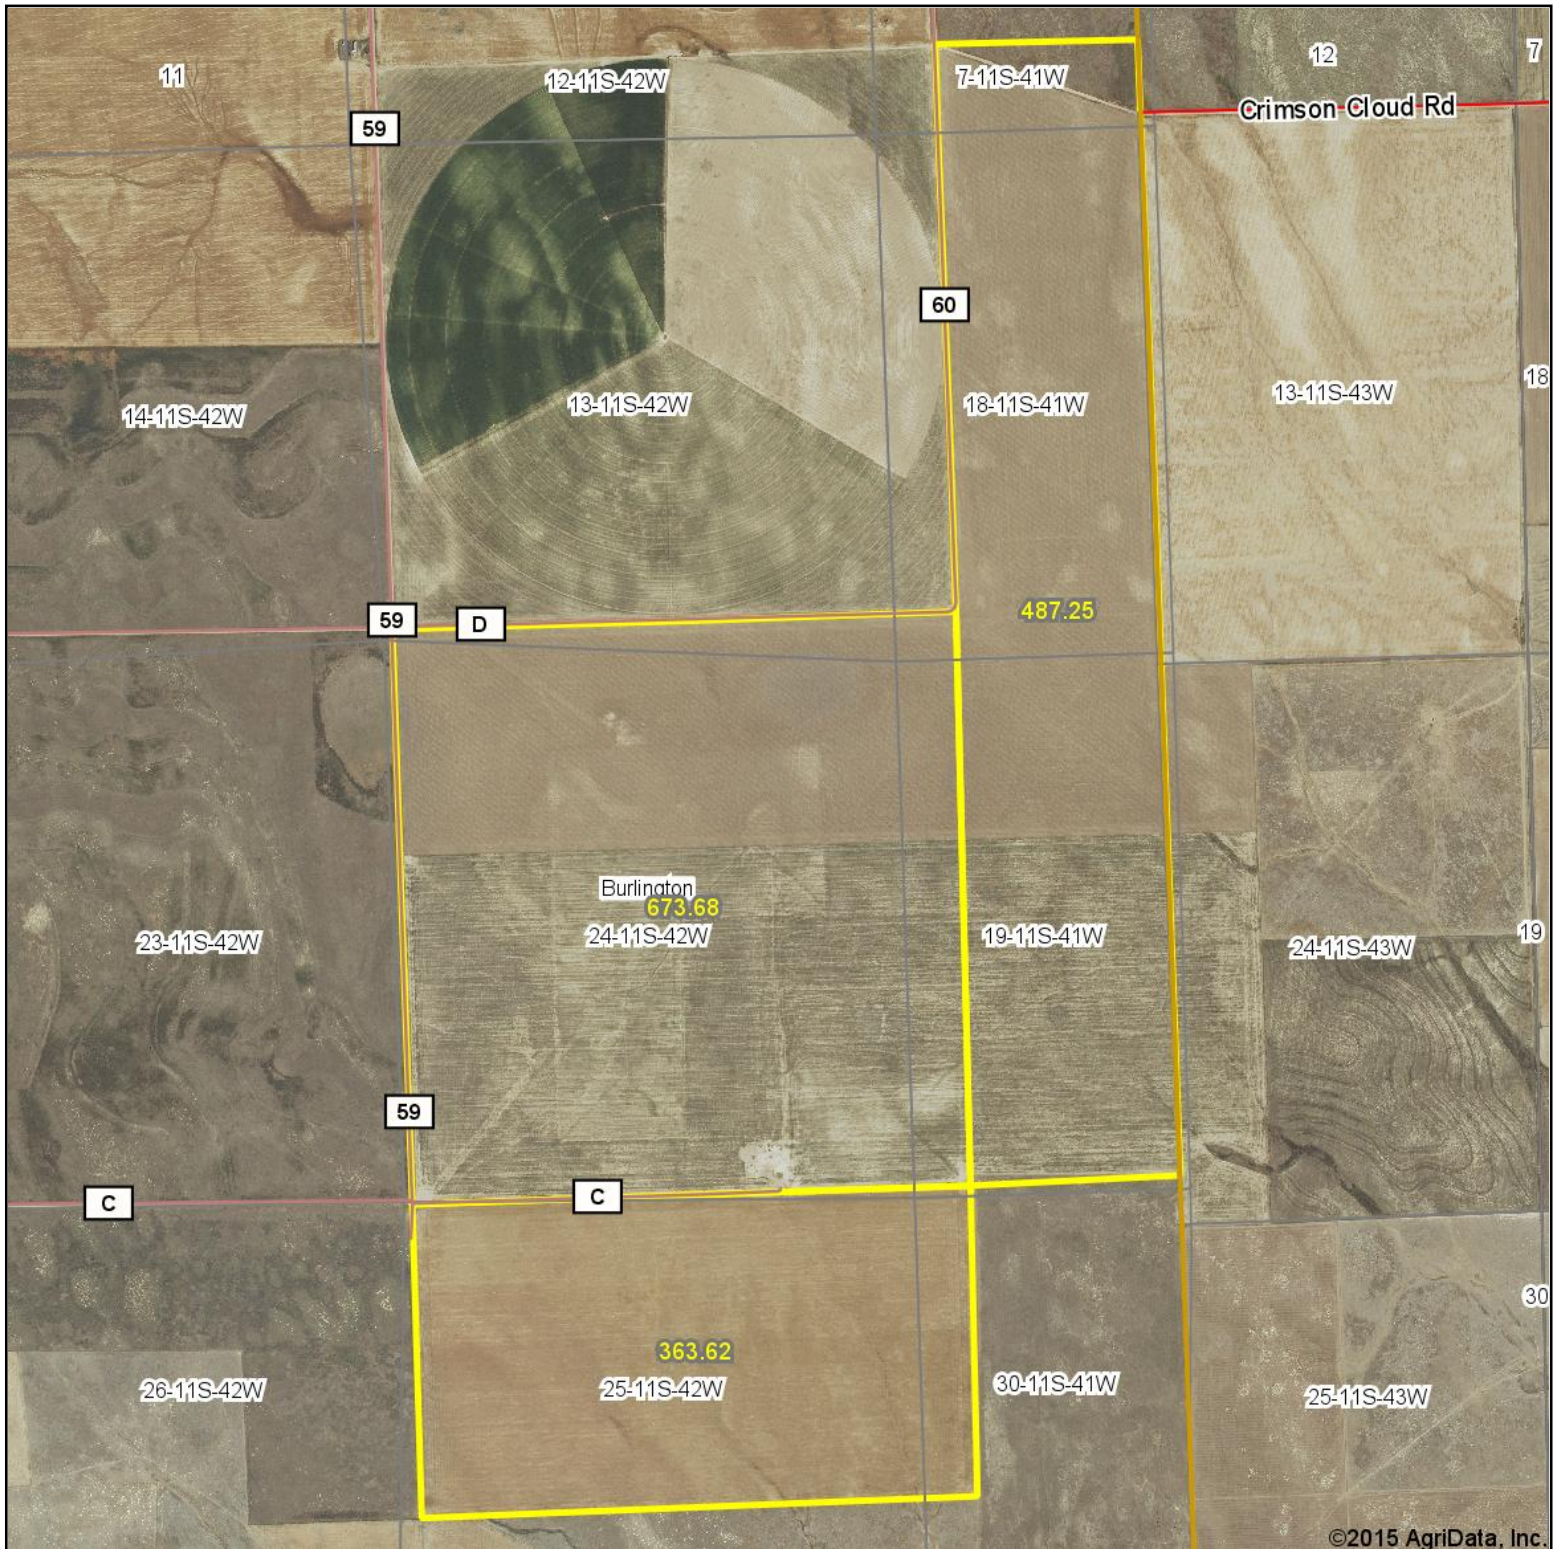

Aerial Map

©2015 AgriData, Inc.

Maps Provided By:

© AgriData, Inc. 2014 www.AgriDataInc.com

24-11S-42W
Kit Carson County
Colorado

map center: 39° 5' 12.54, 102° 3' 35.31

scale: 24206

4/23/2015