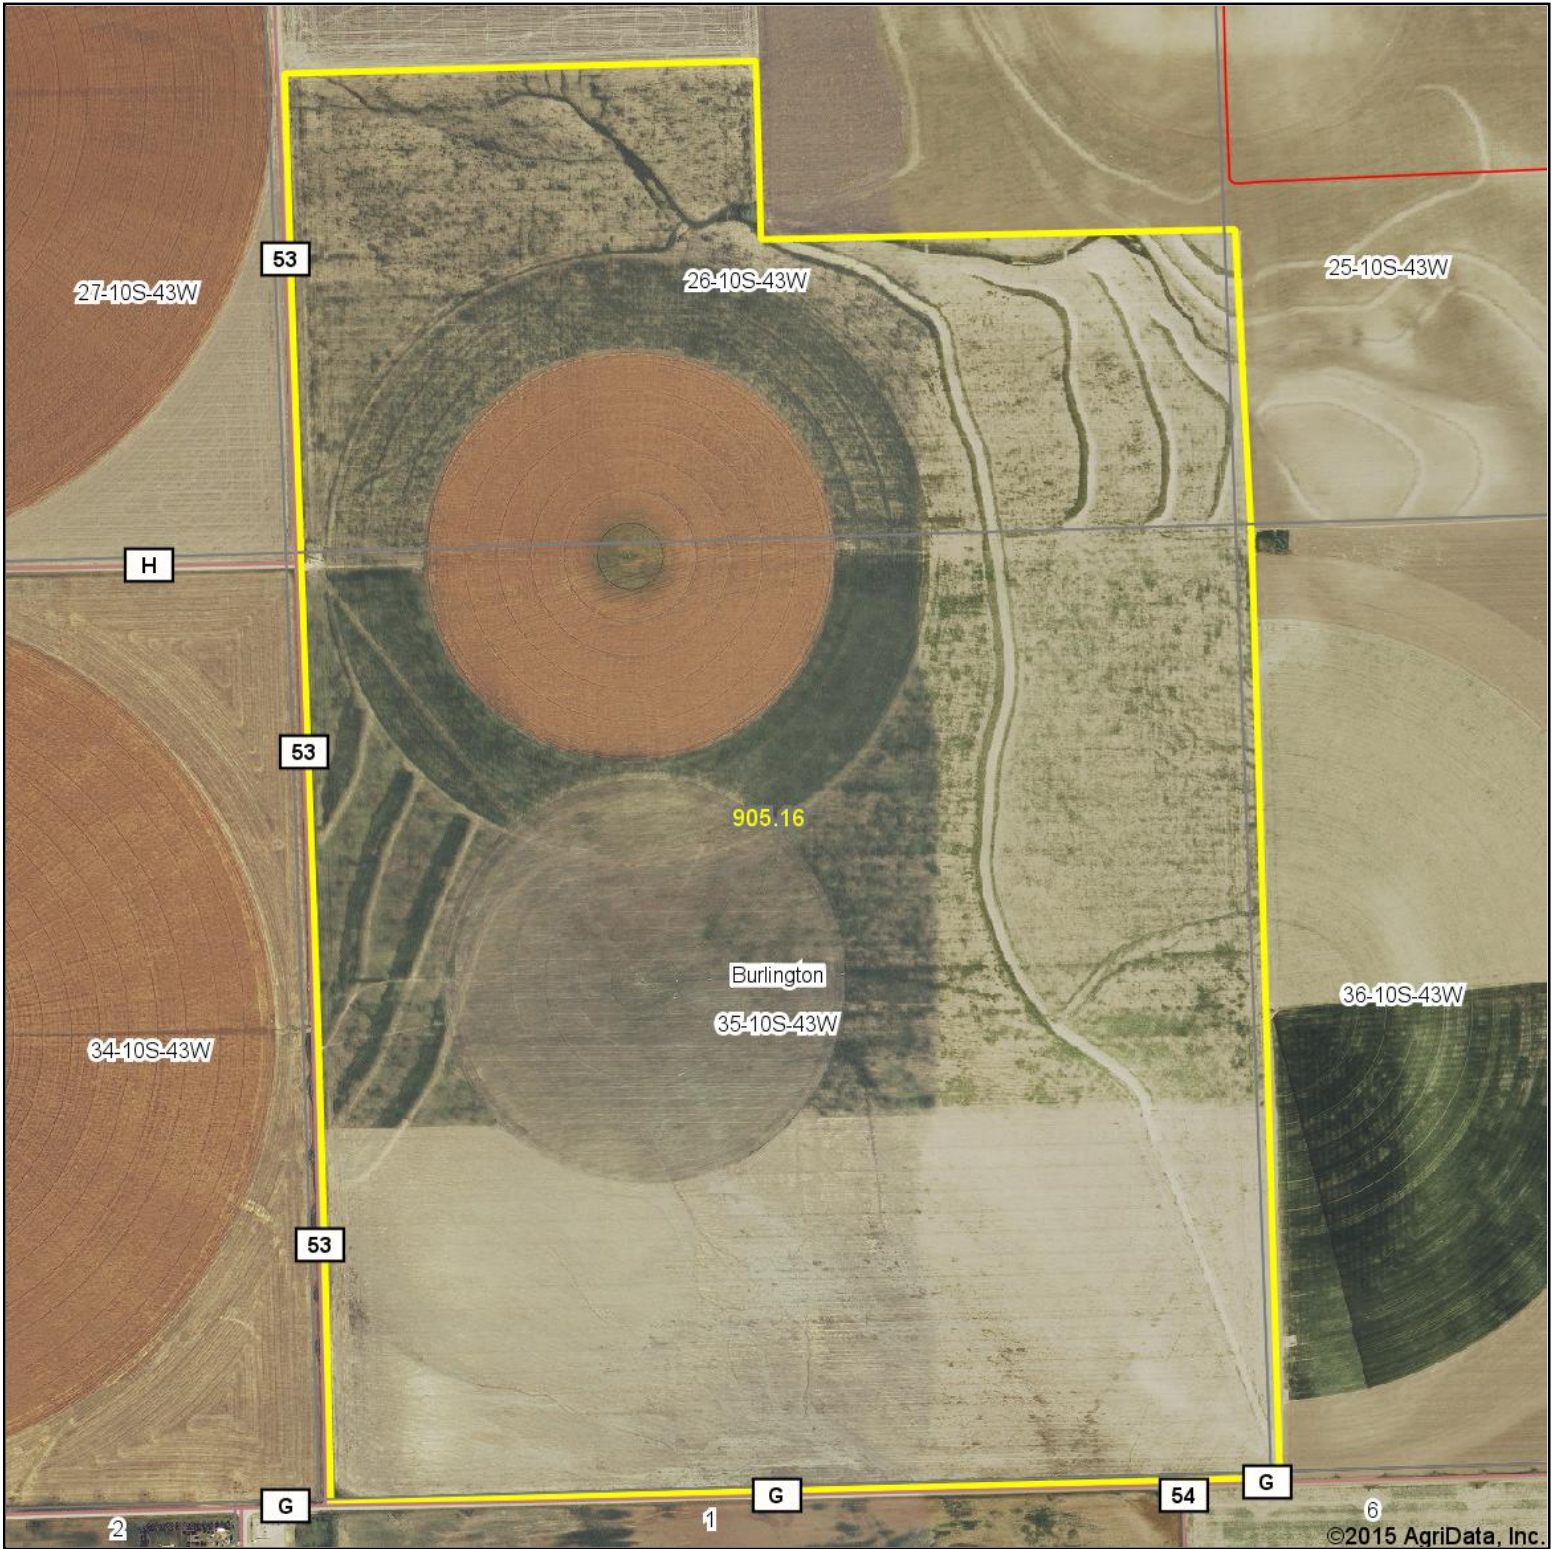

Aerial Map

Maps Provided By:

35-10S-43W
Kit Carson County
Colorado

map center: 39° 8' 19.85, 102° 10' 27.97

scale: 14135

4/23/2015