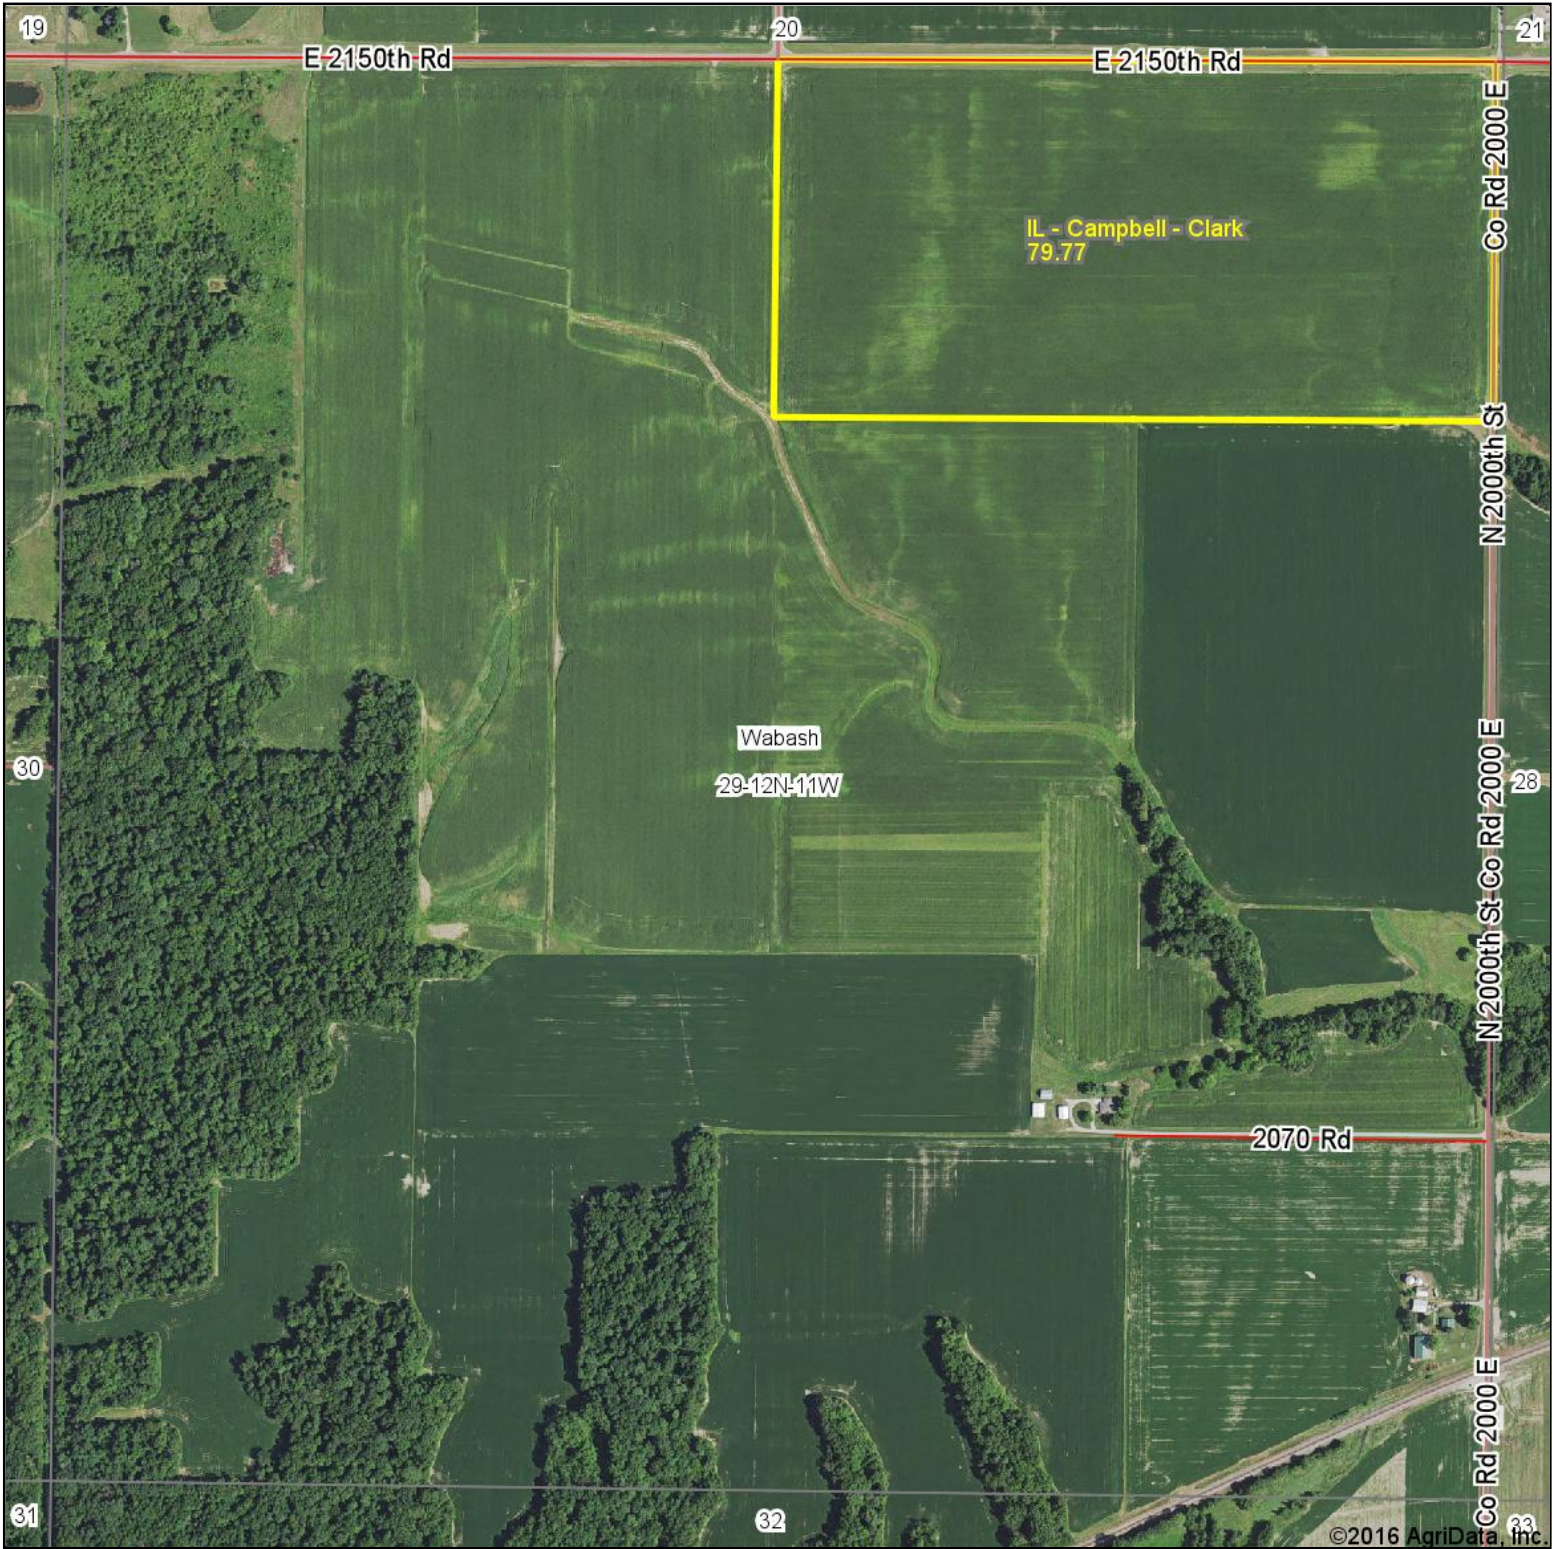

Campbell - Clark Aerial Map

©2016 AgriData, Inc.

map center: 39° 27' 18.16, -87° 39' 25.57

29-12N-11W
Clark County
Illinois

10/27/2016