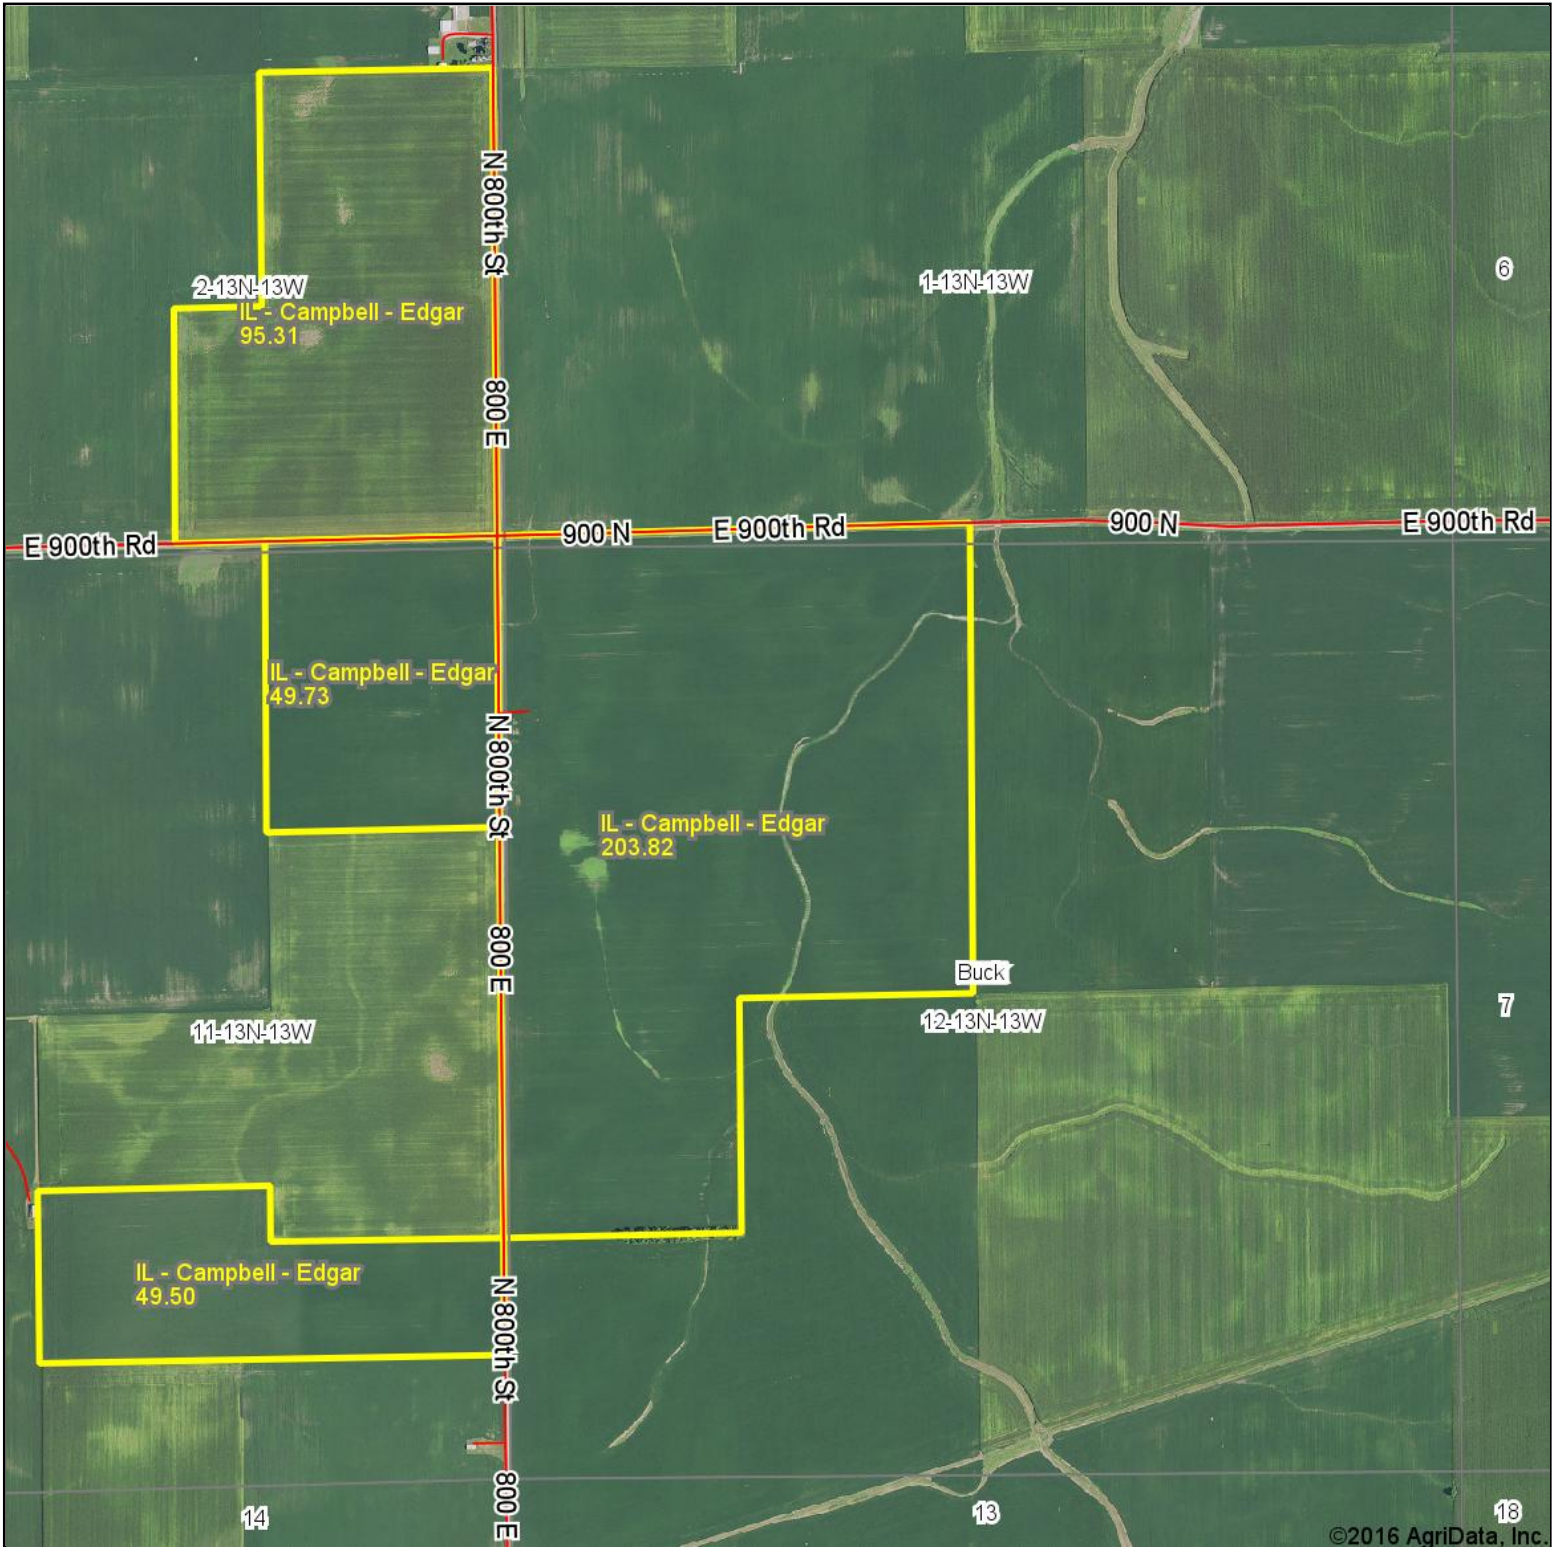

Campbell - Edgar Aerial Map

©2016 AgriData, Inc.

map center: 39° 35' 51.02, -87° 48' 33.58

© AgriData, Inc. 2016 www.AgriDataInc.com

12-13N-13W
Edgar County
Illinois

10/27/2016