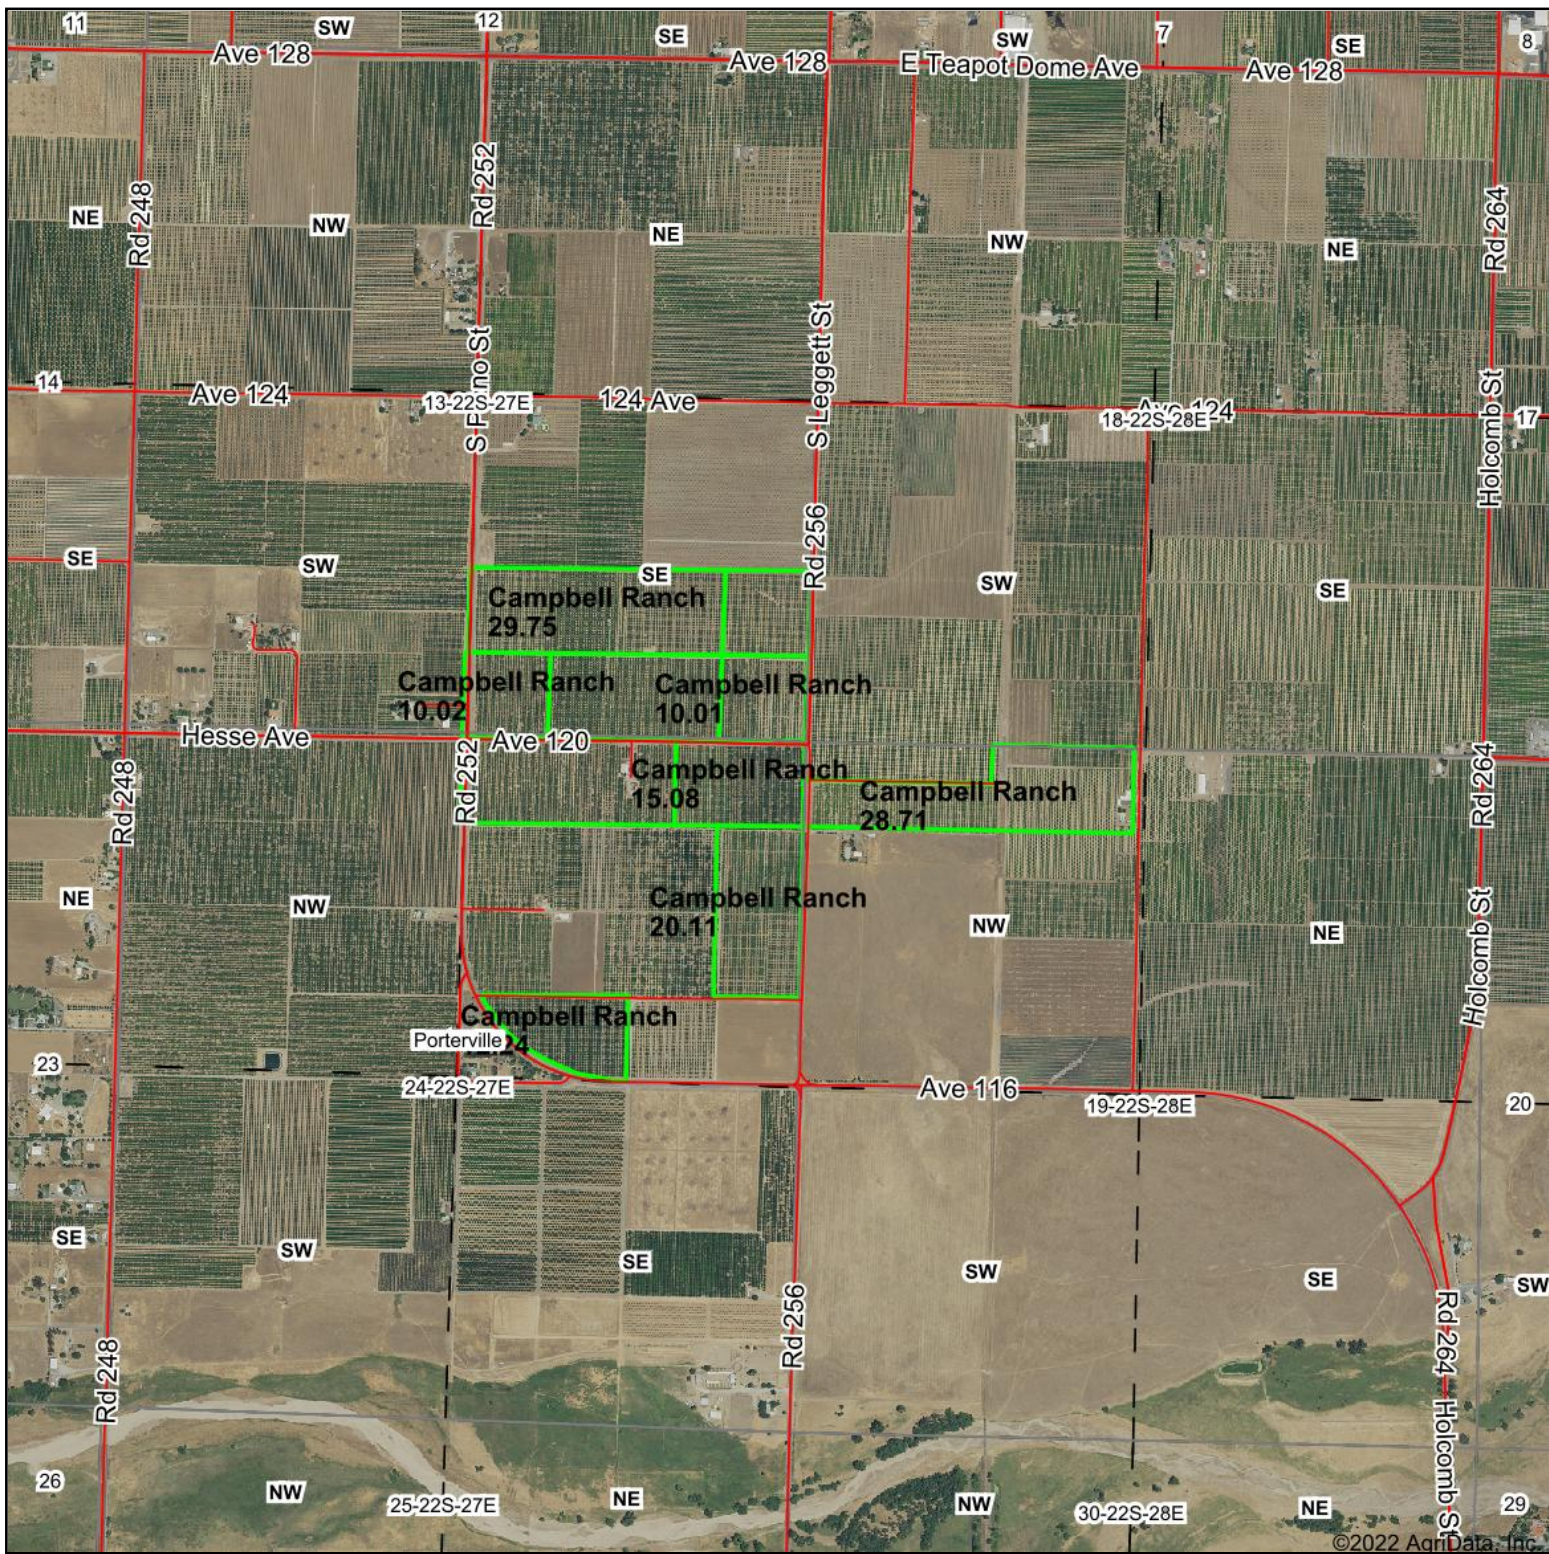

Campbell Ranch Aerial Map

©2022 AgriData, Inc.

Map Center: 36° 0' 25.1, -119° 0' 2.23

24-22S-27E
Tulare County
California

3/29/2022

Maps Provided By:

© AgriData, Inc. 2021 www.AgriDataInc.com