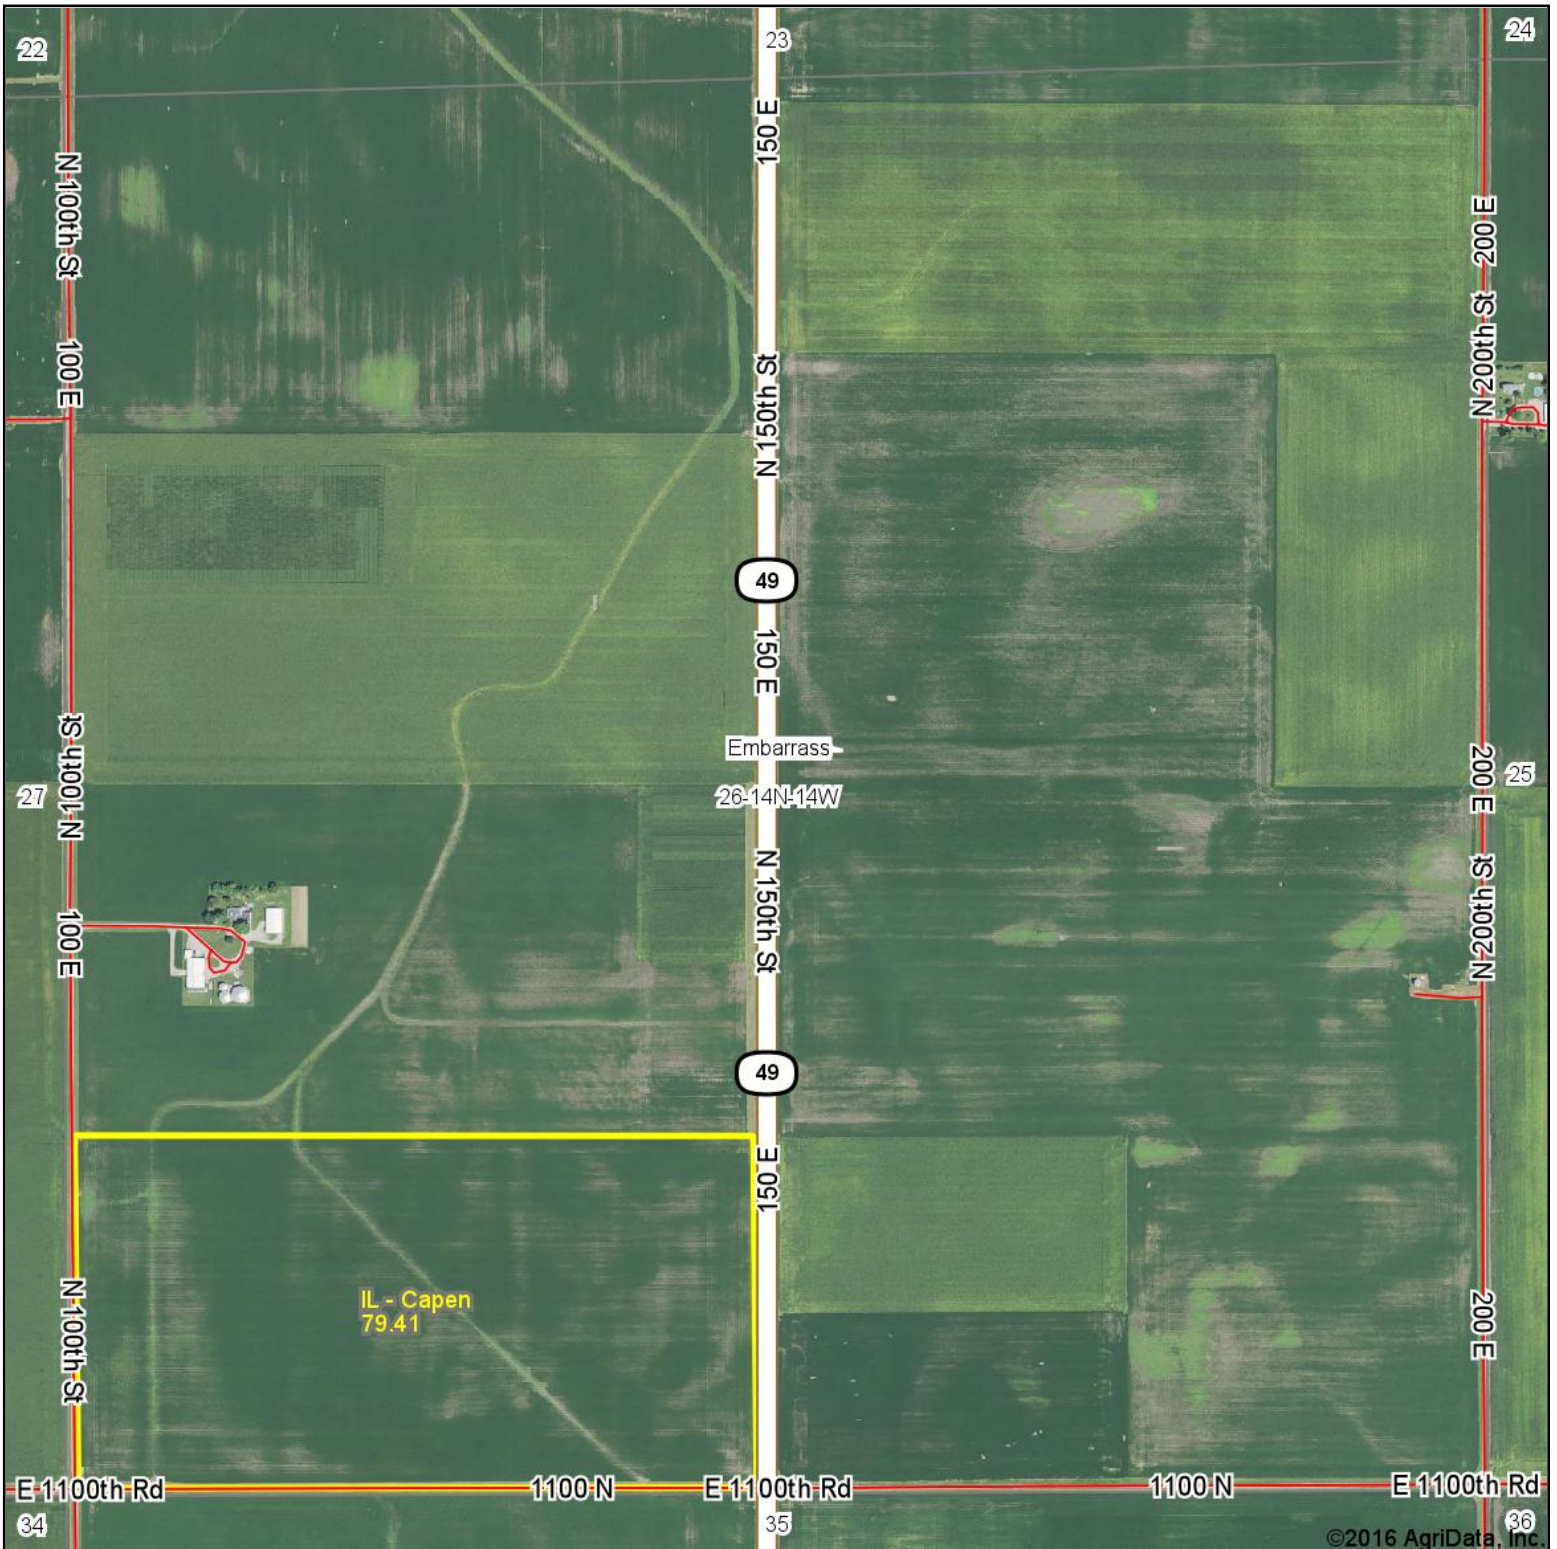

# Capen Aerial Map

©2016 AgriData, Inc.

map center: 39° 38' 6.32, -87° 56' 12.39

© AgriData, Inc. 2016 www.AgriDataInc.com

**26-14N-14W**  
**Edgar County**  
**Illinois**

10/25/2016