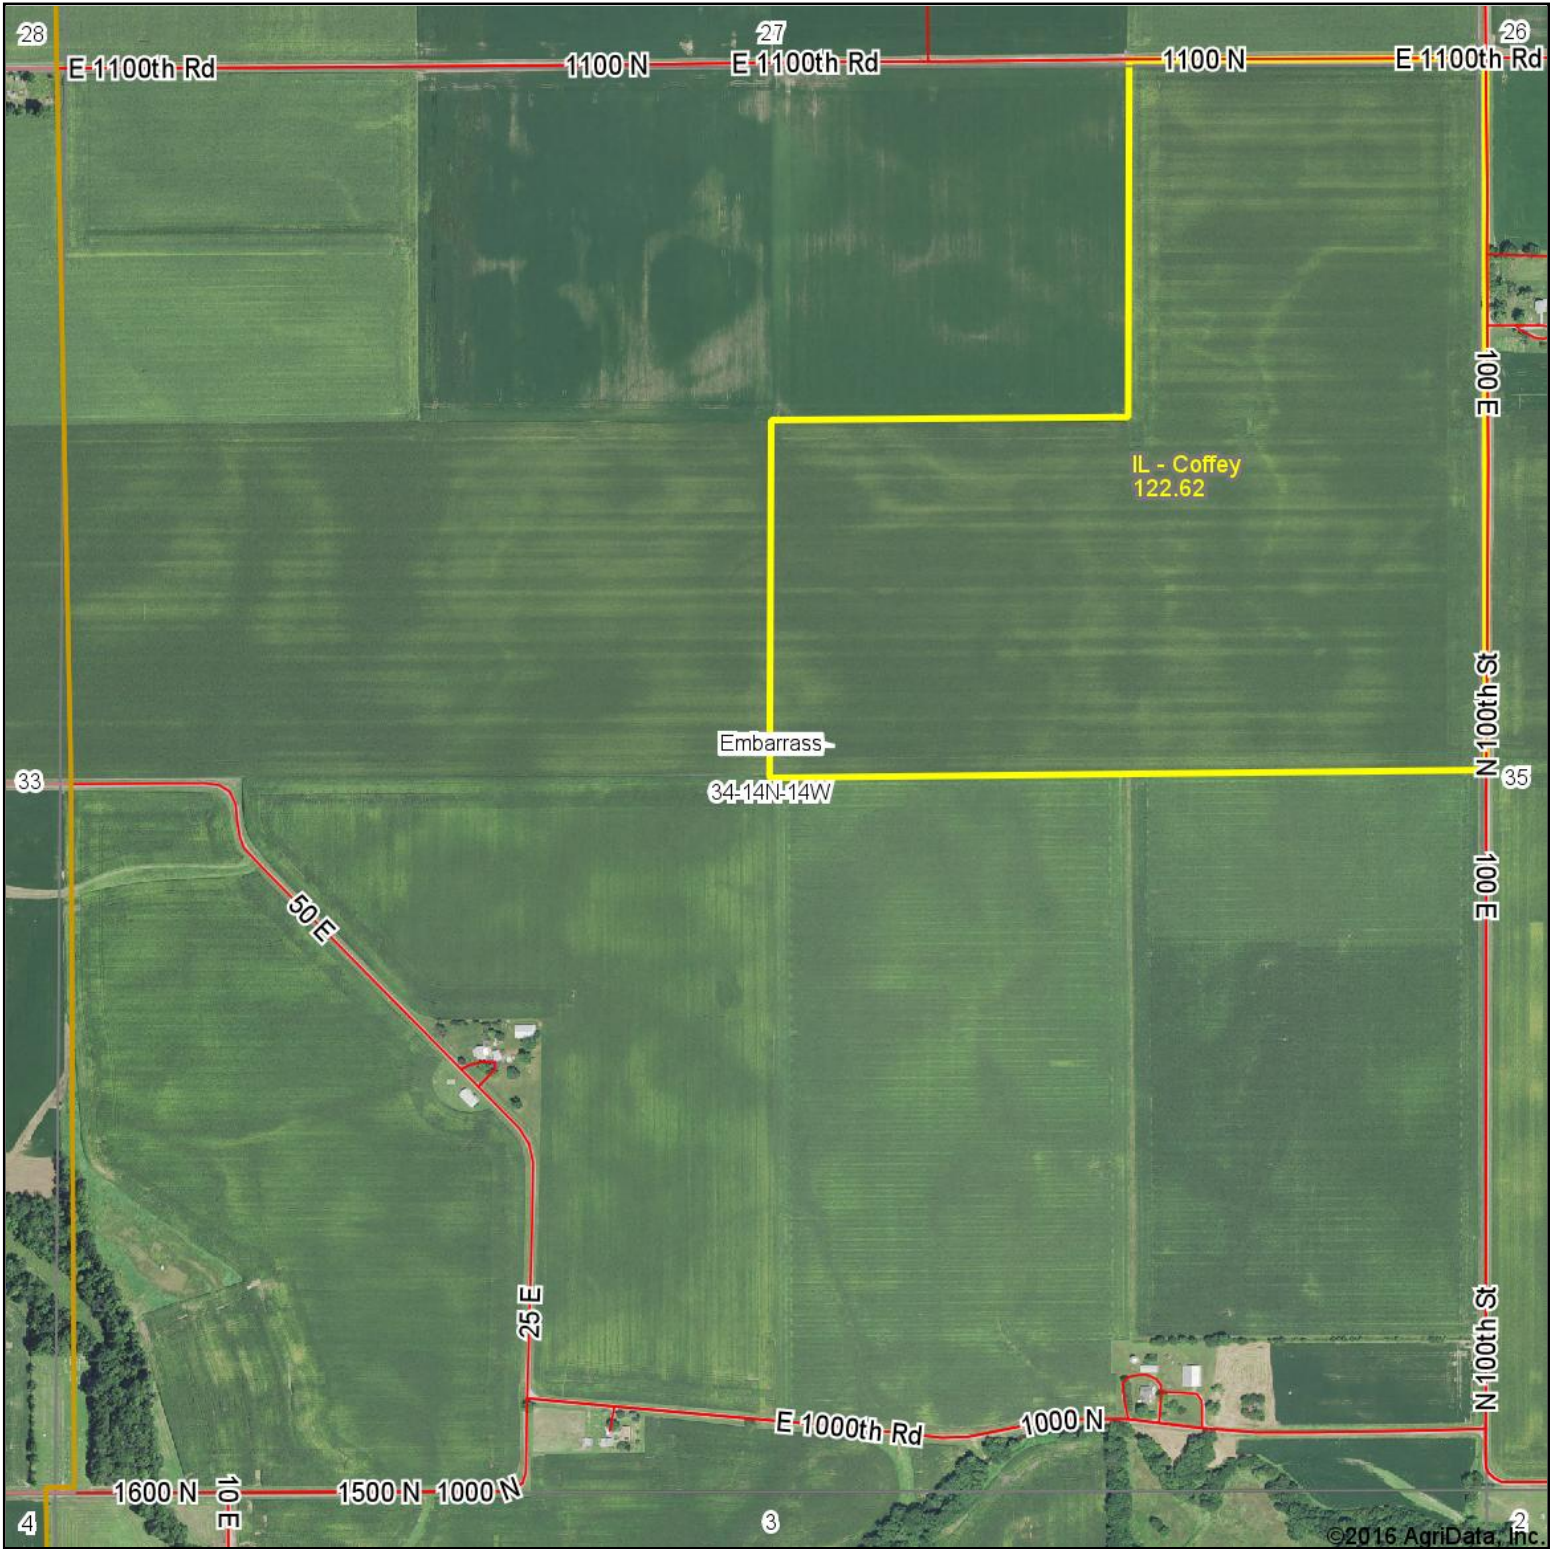

Coffey Aerial Map

©2016 AgriData, Inc.

map center: 39° 37' 12.5, -87° 57' 19.67

Maps Provided By:

© AgriData, Inc. 2016 www.AgriDataInc.com

34-14N-14W
Edgar County
Illinois

10/25/2016