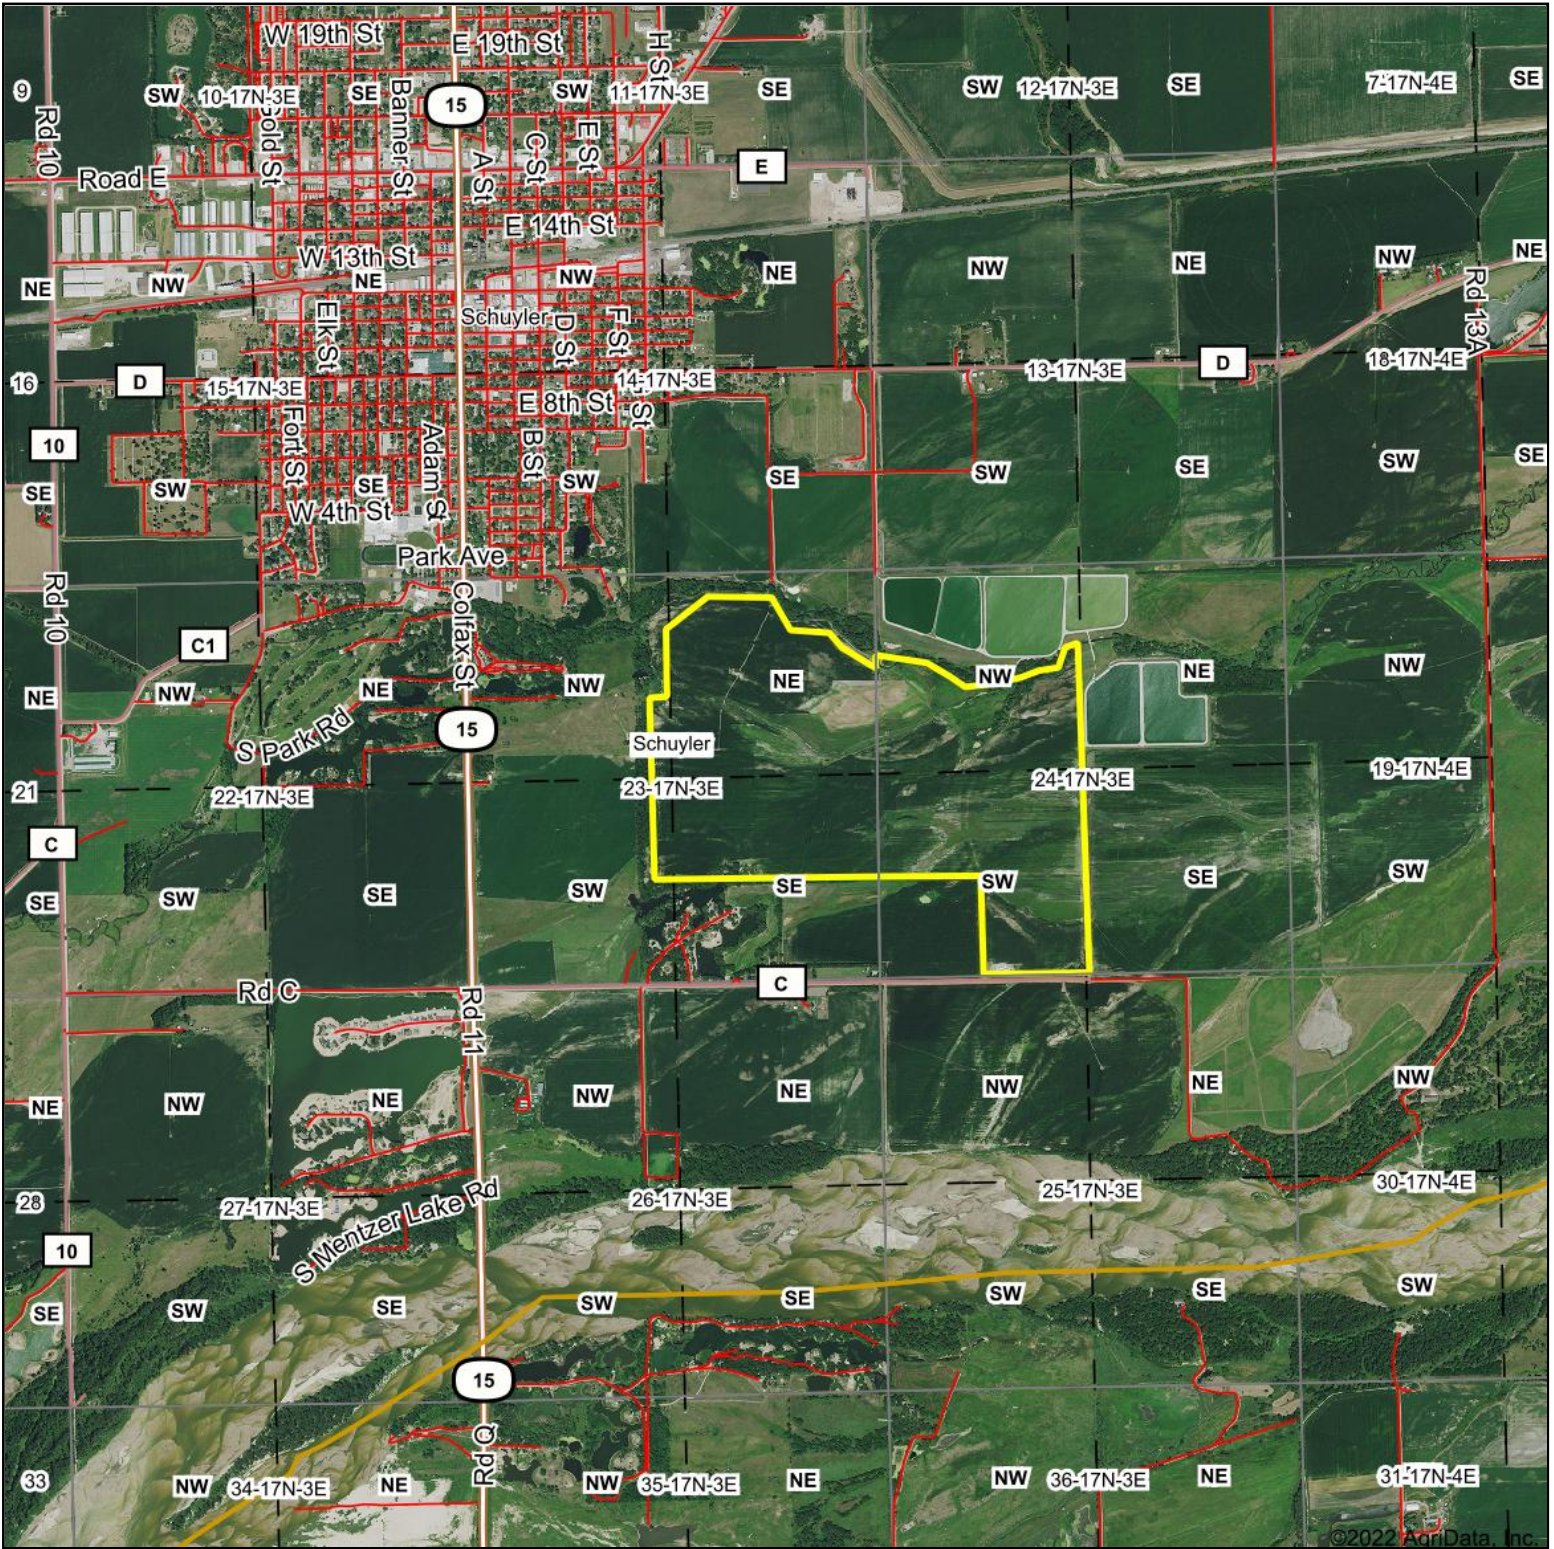

# Colfax Aerial Map

Map Center: 41° 25' 51.11, -97° 2' 43.06

0ft 2855ft 5711ft

**23-17N-3E**  
**Colfax County**  
**Nebraska**

3/29/2022

Maps Provided By:  
 **surety**  
CUSTOMIZED ONLINE MAPPING  
© AgriData, Inc. 2021 www.AgriDataInc.com