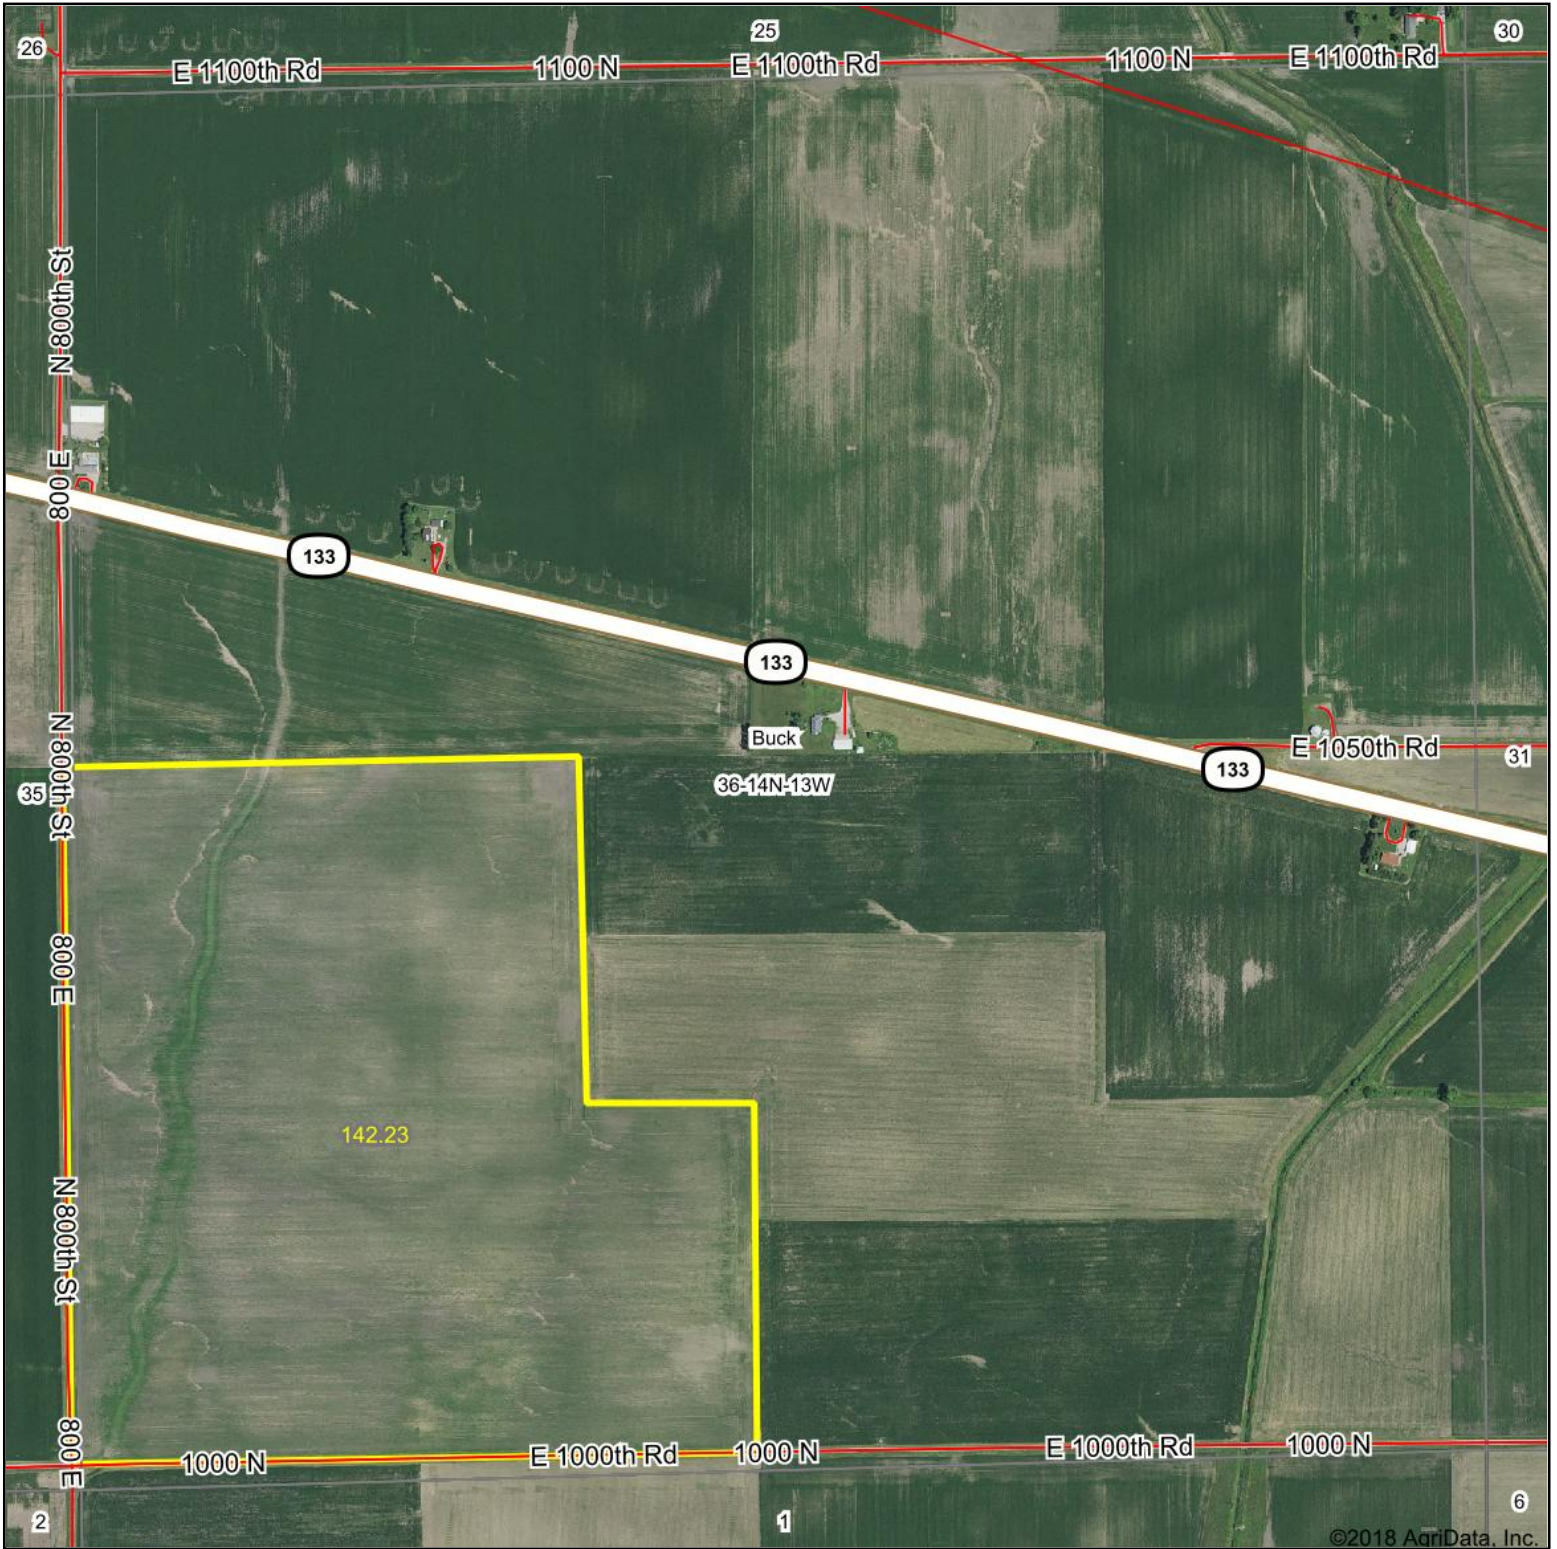

Dailey I Aerial Map

map center: 39° 37' 23.69, -87° 48' 20.88

36-14N-13W
Edgar County
Illinois

8/20/2018