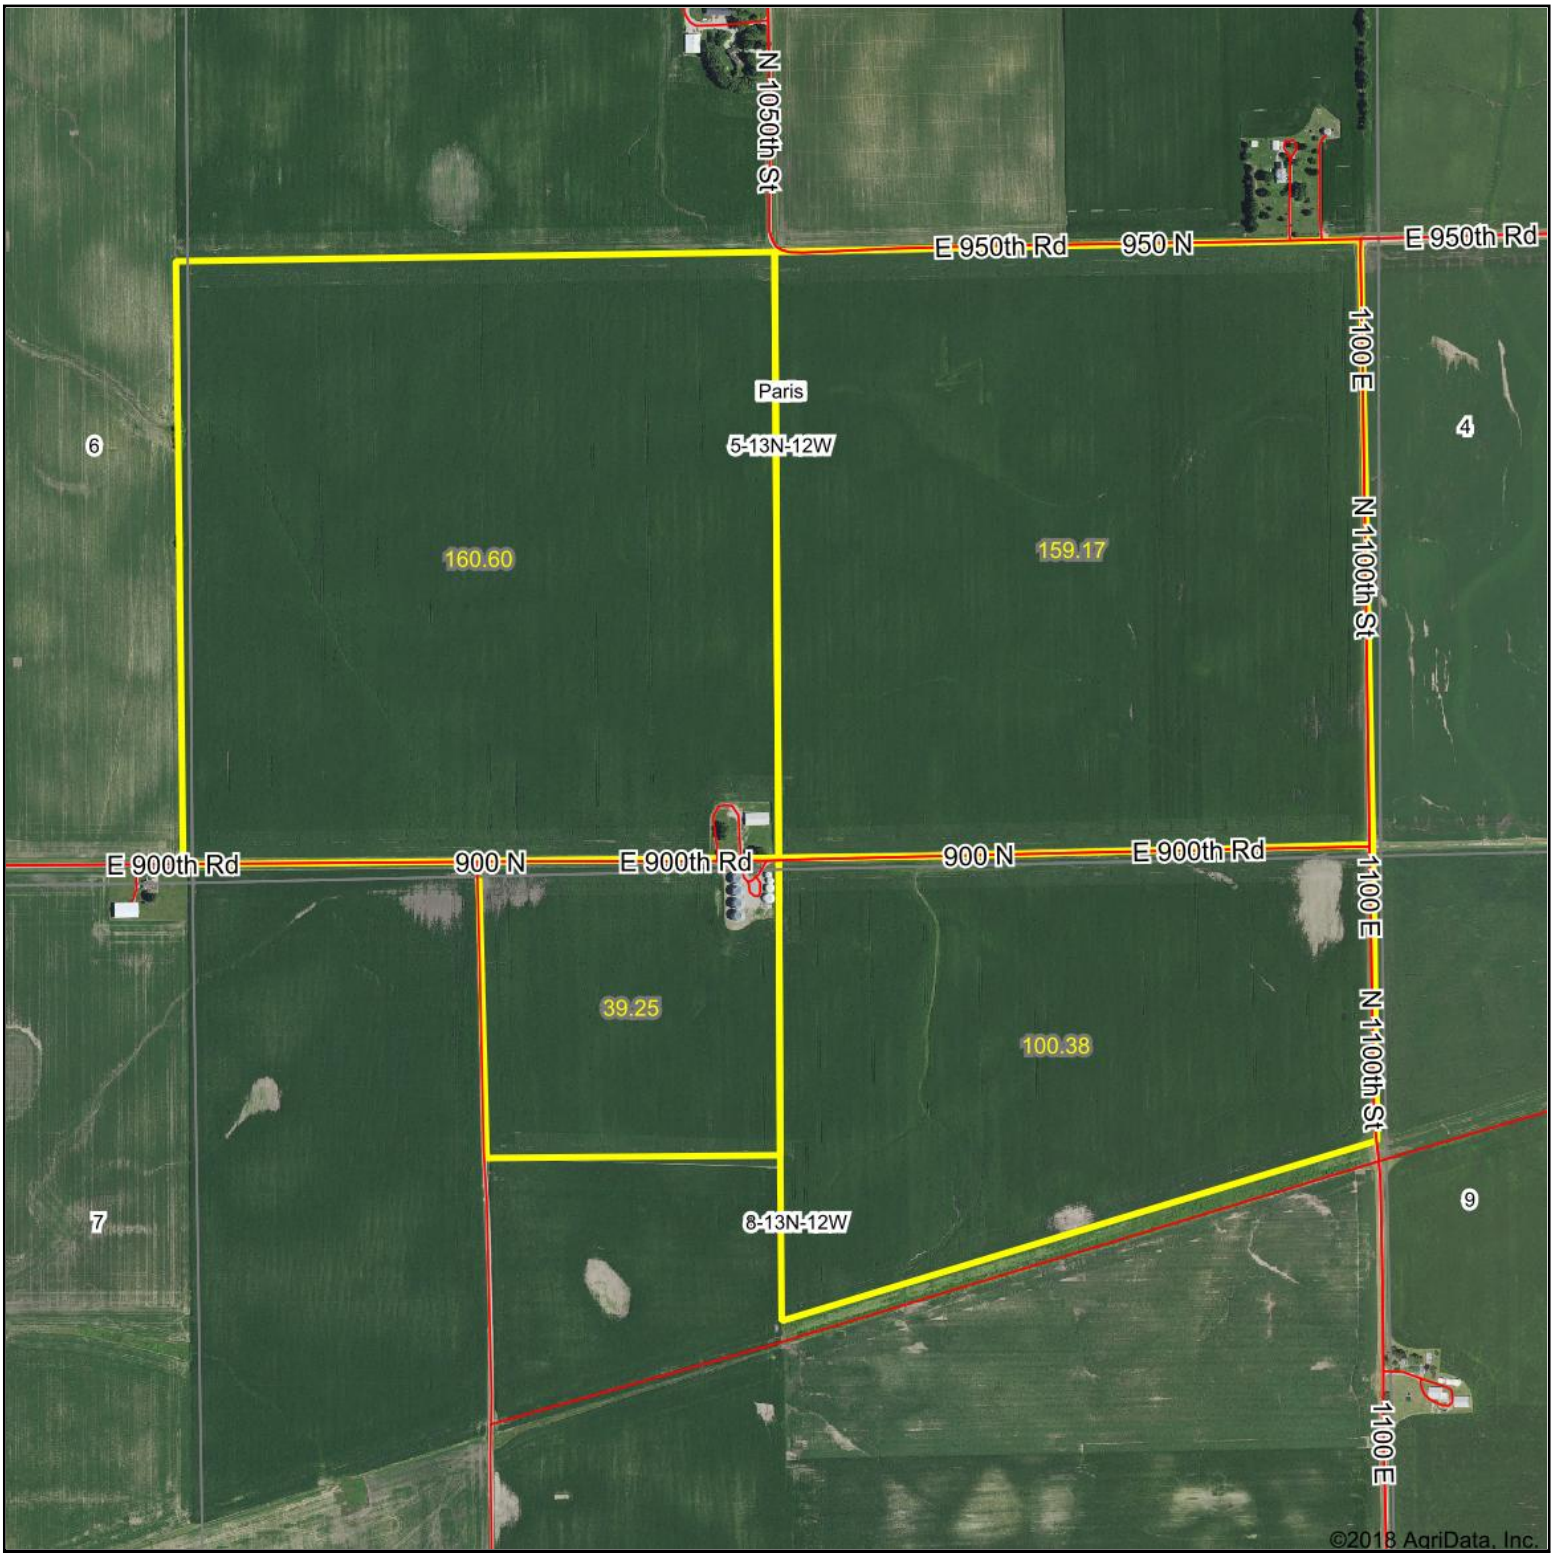

# Dailey II Aerial Map

©2018 Agridata, Inc.

map center: 39° 36' 10.42, -87° 46' 5.86

**5-13N-12W**  
**Edgar County**  
**Illinois**

8/20/2018

Soils data provided by University of Illinois at Champaign-Urbana.