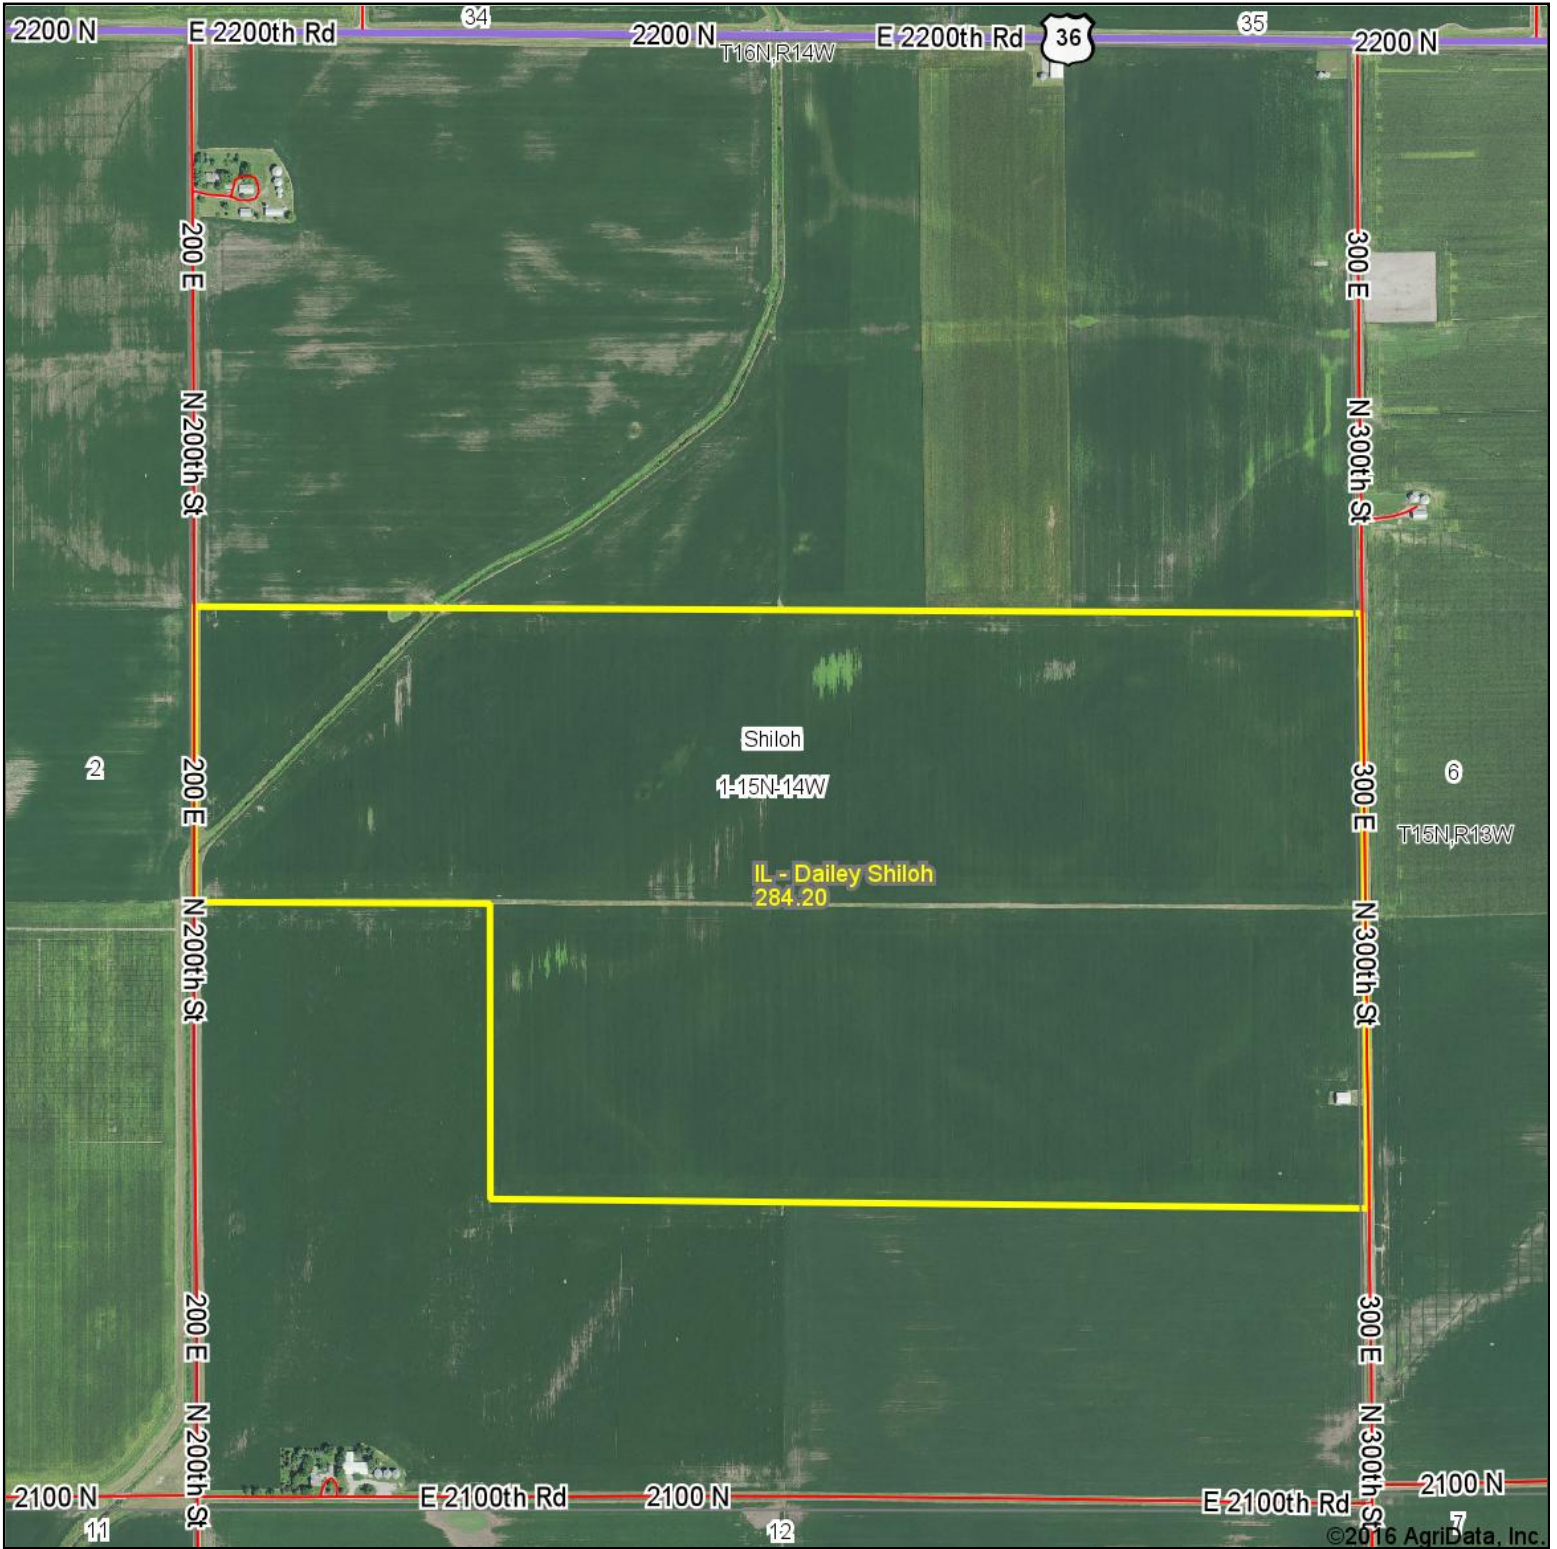

Dailey Shiloh Aerial Map

©2016 AgriData, Inc.

map center: 39° 46' 59.6, -87° 55' 14.75

Maps Provided By:

© AgriData, Inc. 2016 www.AgriDataInc.com

1-15N-14W
Edgar County
Illinois

10/21/2016