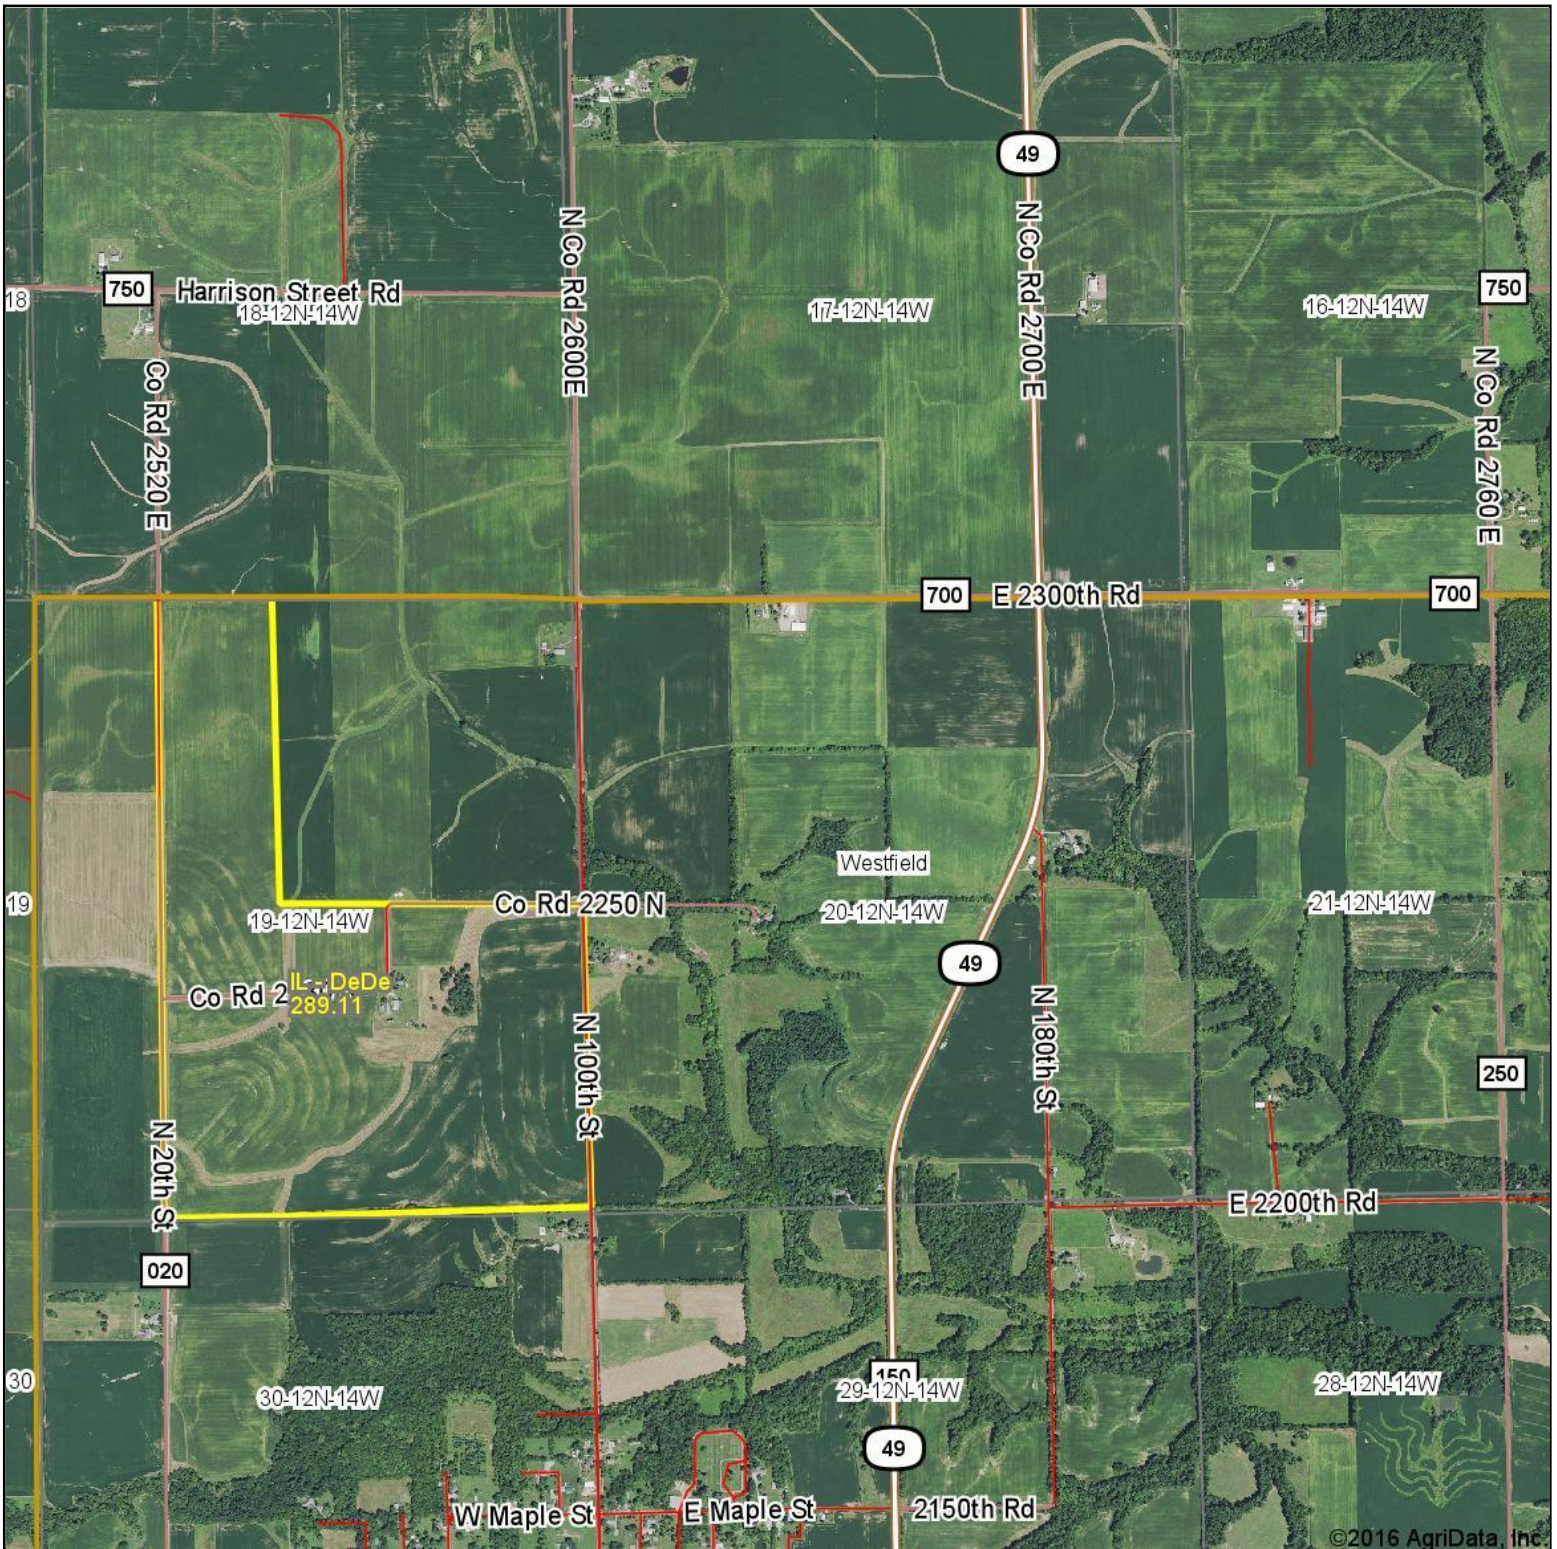

De De - Clark Aerial Map

map center: 39° 28' 35.94, -87° 59' 28.74

Maps Provided By:
surety
 CUSTOMIZED ONLINE MAPPING
 © AgriData, Inc. 2016 www.AgriDataInc.com

20-12N-14W
Clark County
Illinois

10/27/2016