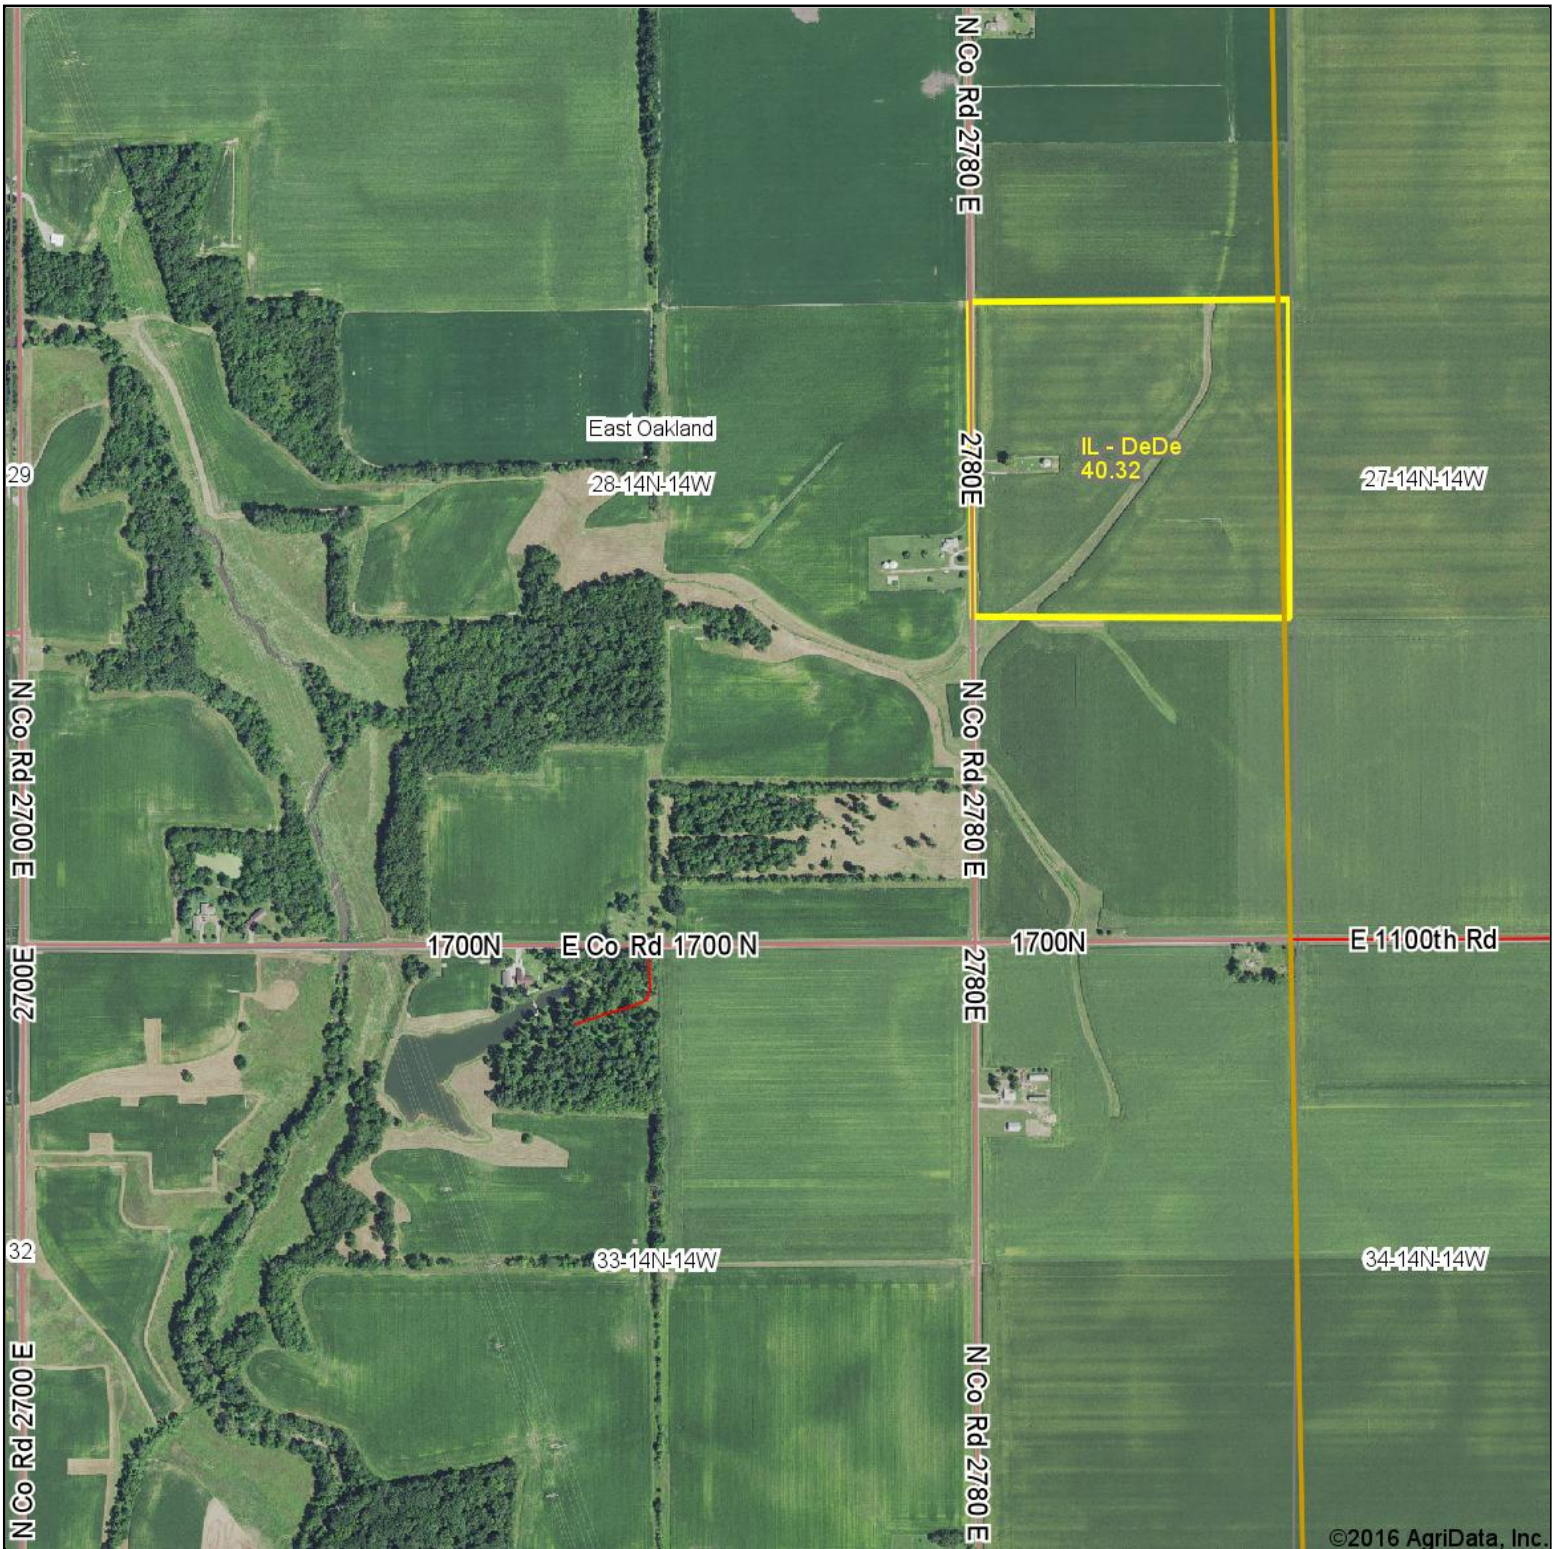

De De - Coles Aerial Map

©2016 AgriData, Inc.

map center: 39° 37' 44.8, -87° 58' 21.82

Maps Provided By:

© AgriData, Inc. 2016 www.AgriDataInc.com

28-14N-14W
Coles County
Illinois

10/27/2016