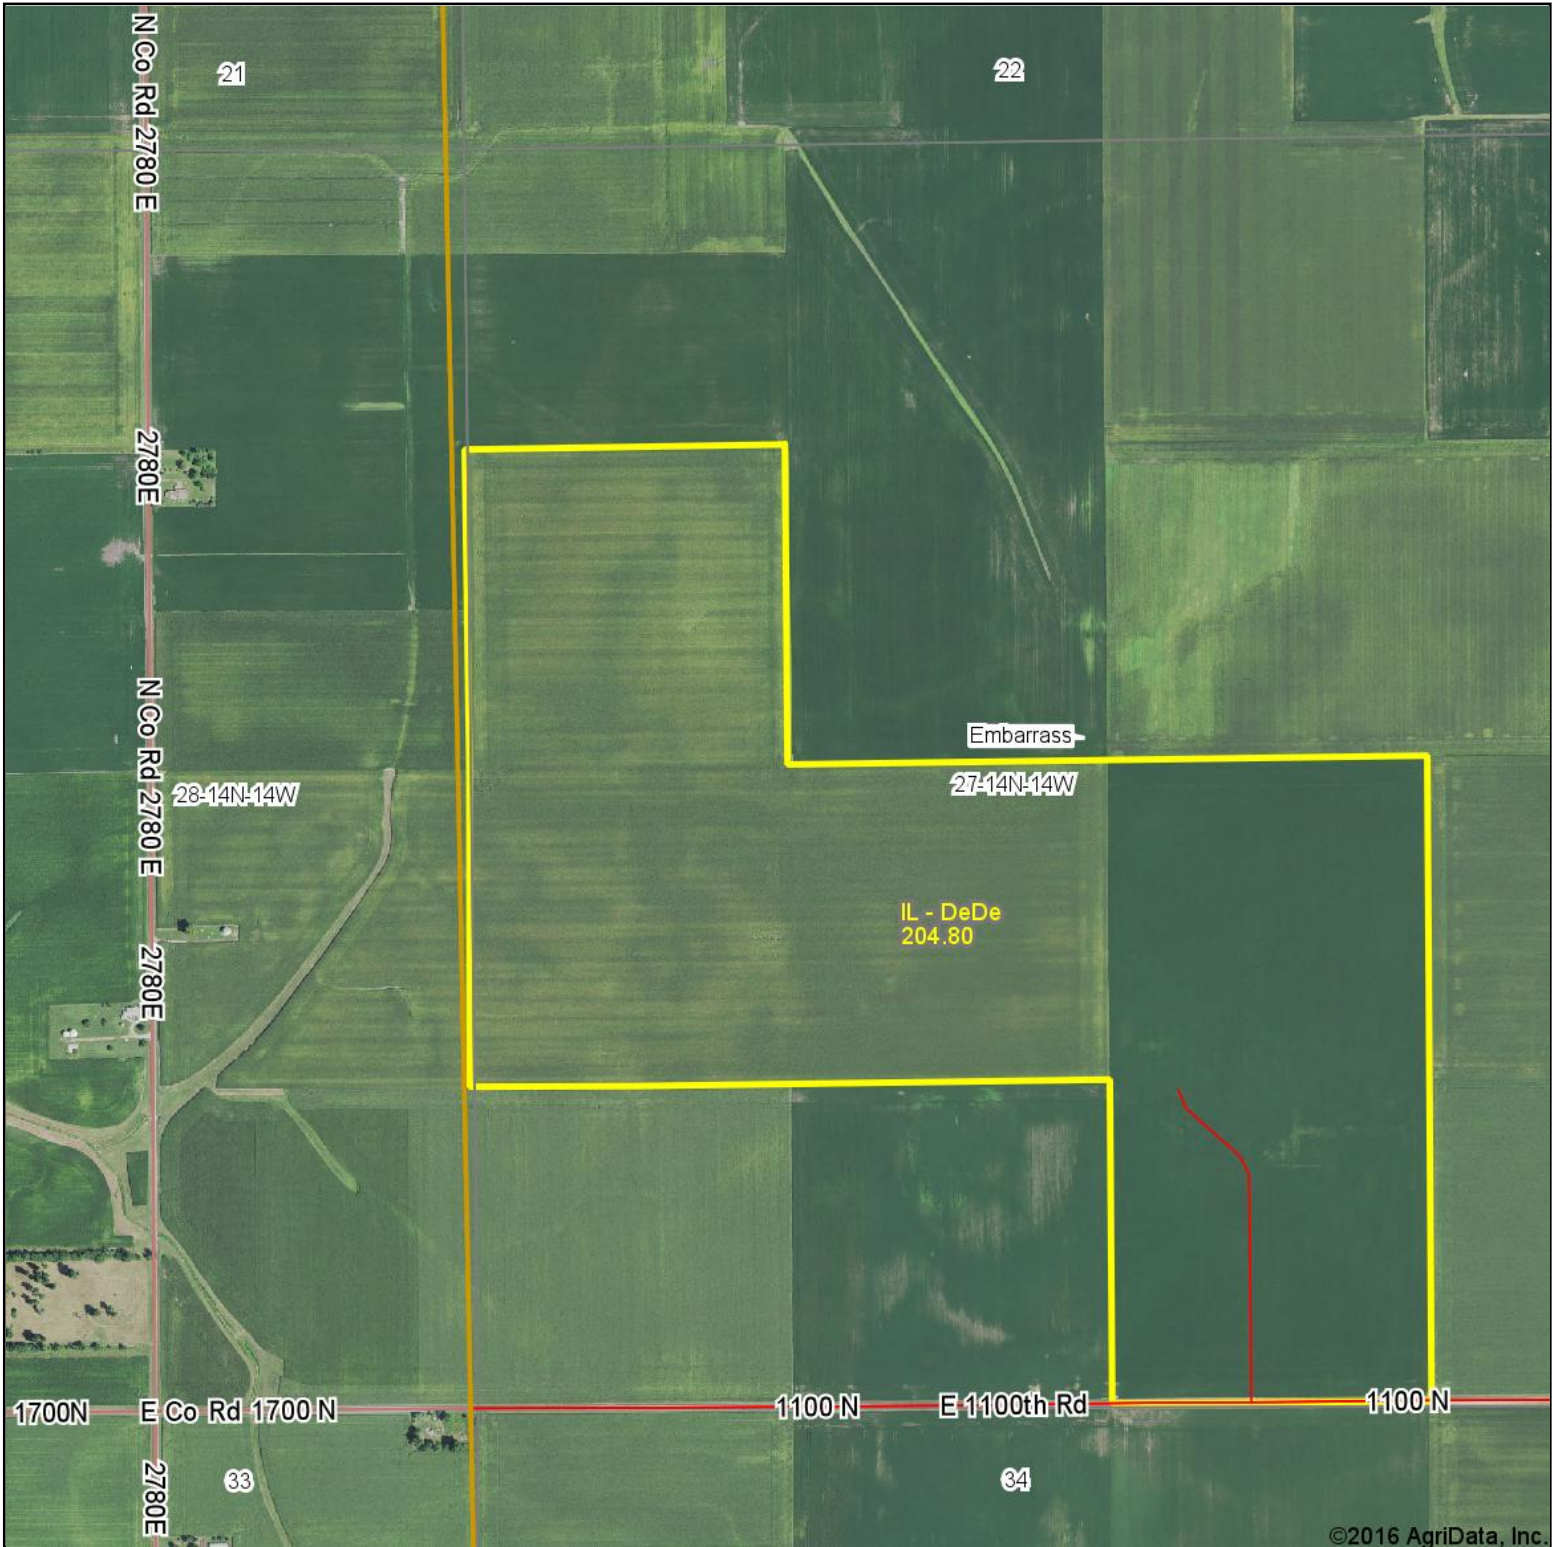

De De - Edgar Aerial Map

©2016 AgriData, Inc.

map center: 39° 38' 4.61, -87° 57' 38.39

Maps Provided By:
 surety
CUSTOMIZED ONLINE MAPPING
© AgriData, Inc. 2016 www.AgriDataInc.com

27-14N-14W
Edgar County
Illinois