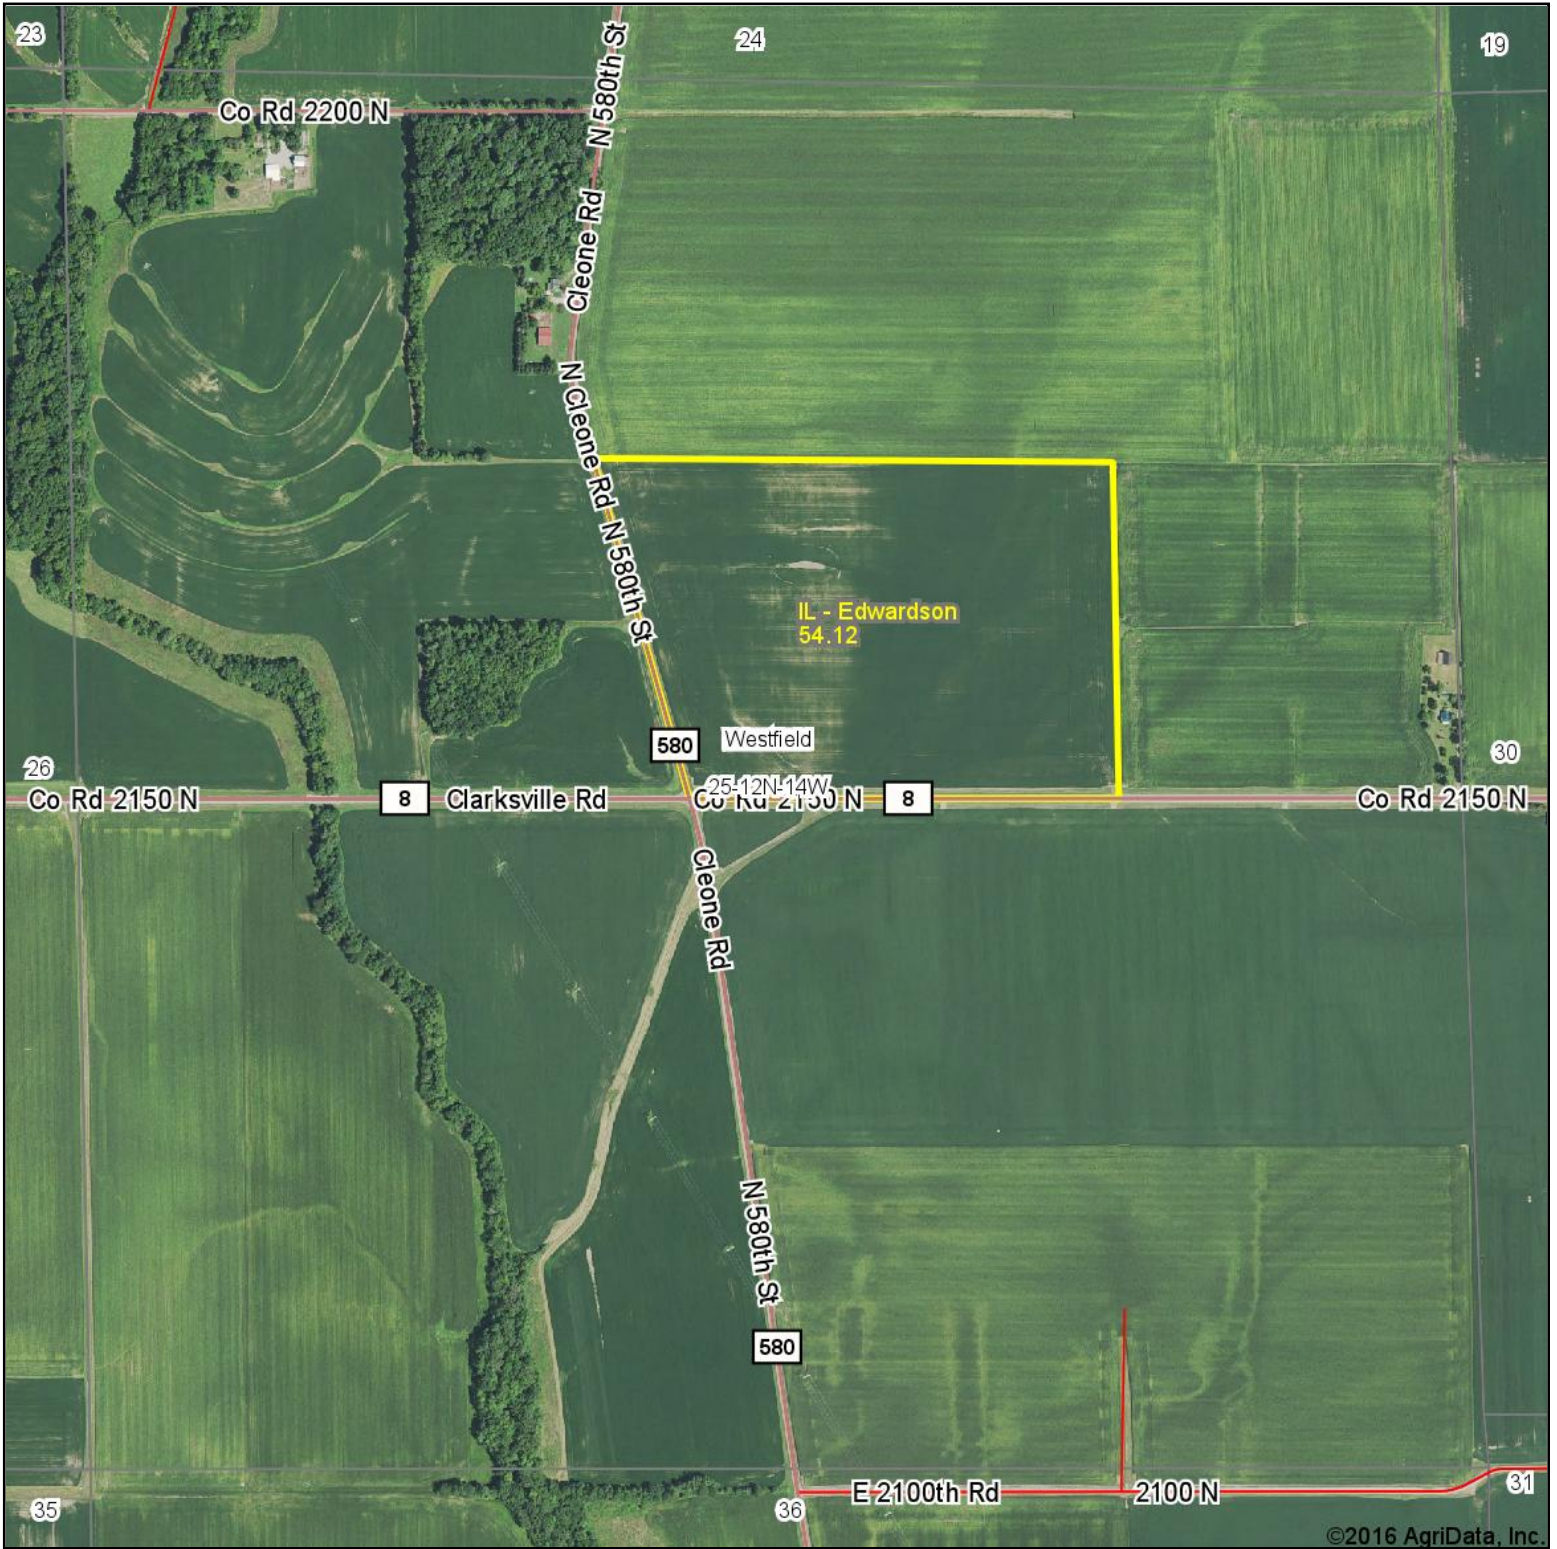

Edwardson Aerial Map

©2016 AgriData, Inc.

map center: 39° 27' 37.08, -87° 54' 45.04

25-12N-14W
Clark County
Illinois

10/25/2016