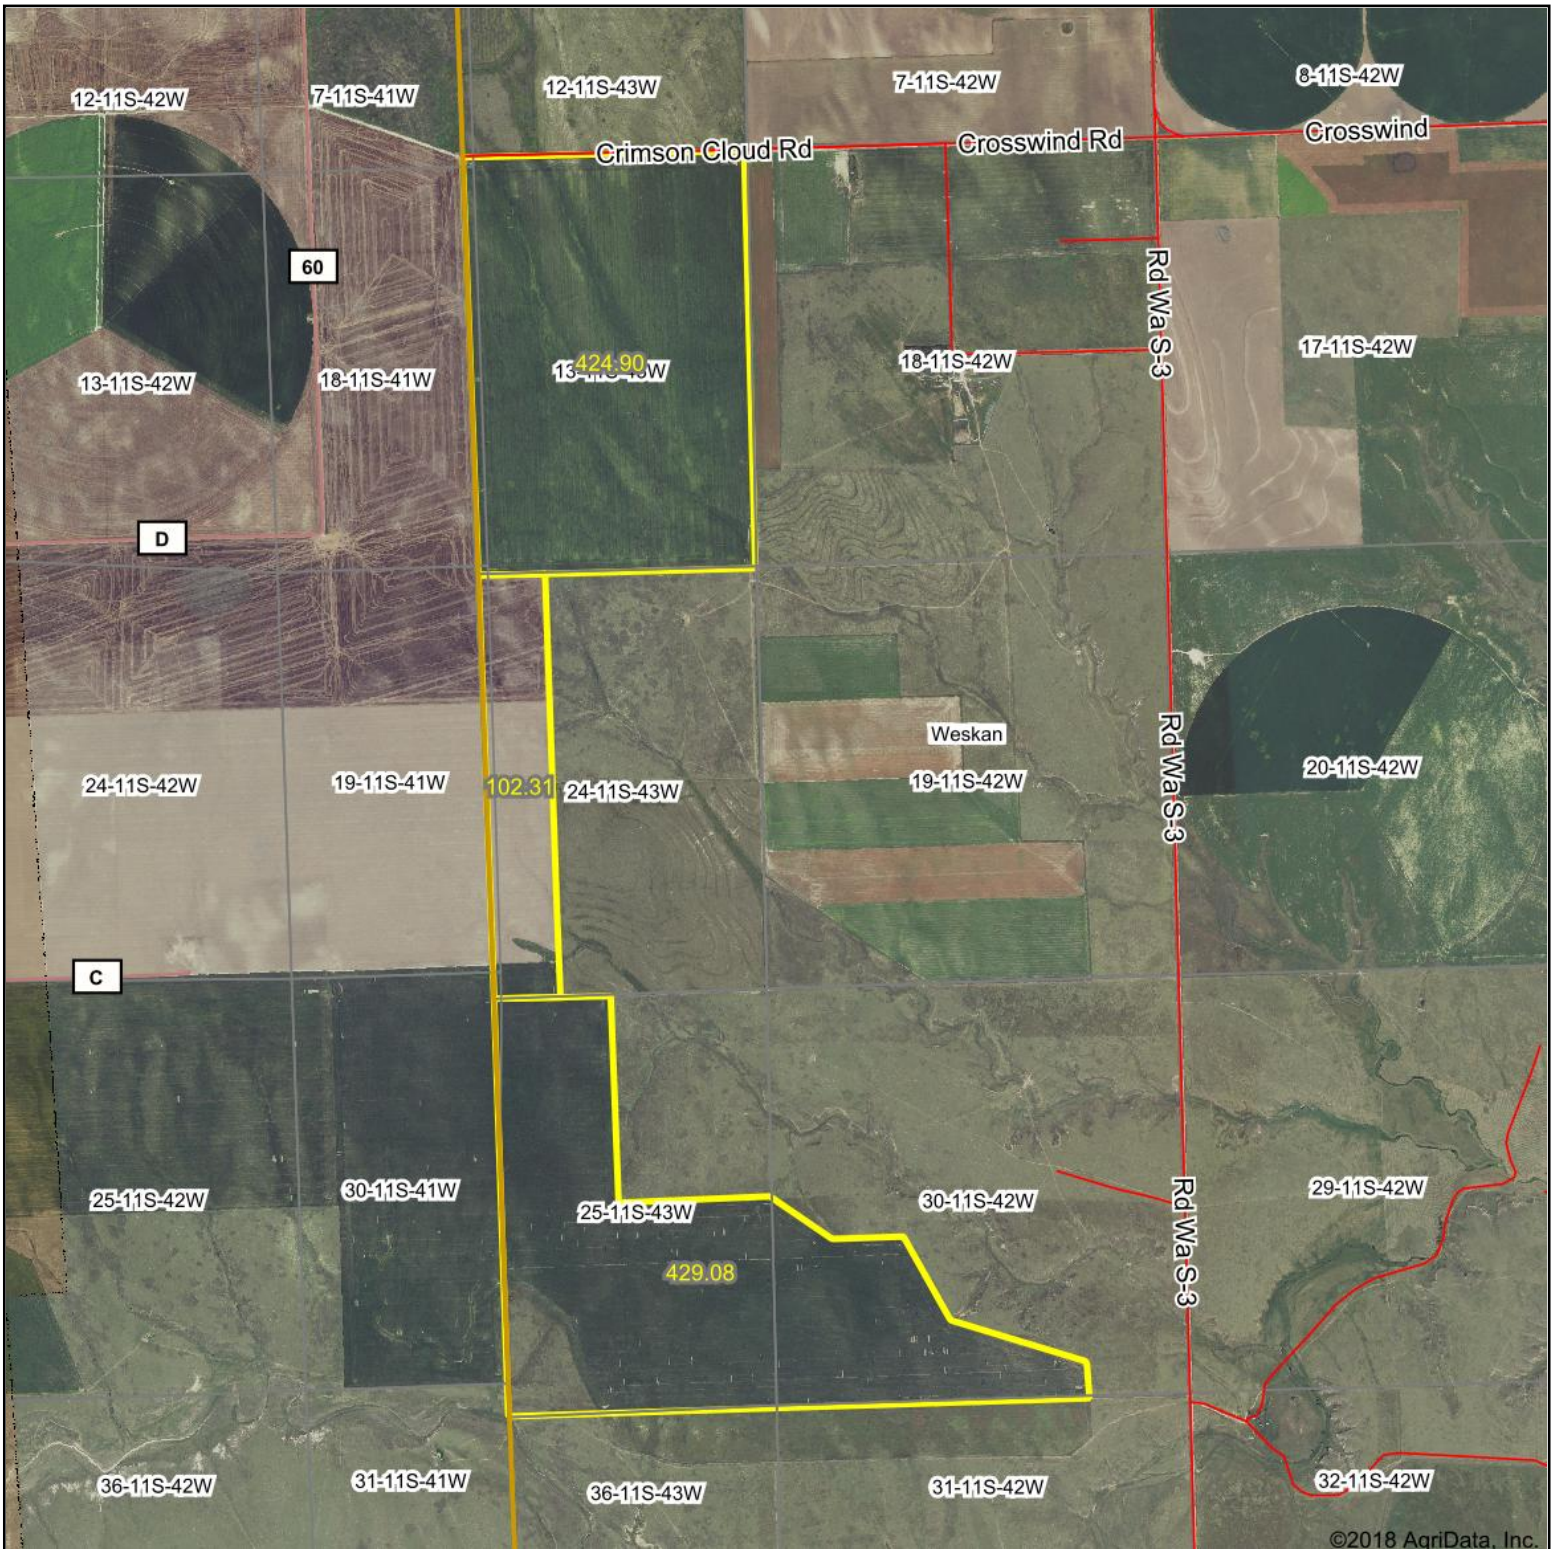

Erker Wallace KS Aerial Map

map center: 39° 4' 55.56, -102° 2' 2.13

19-11S-42W
Wallace County
Kansas

8/20/2018